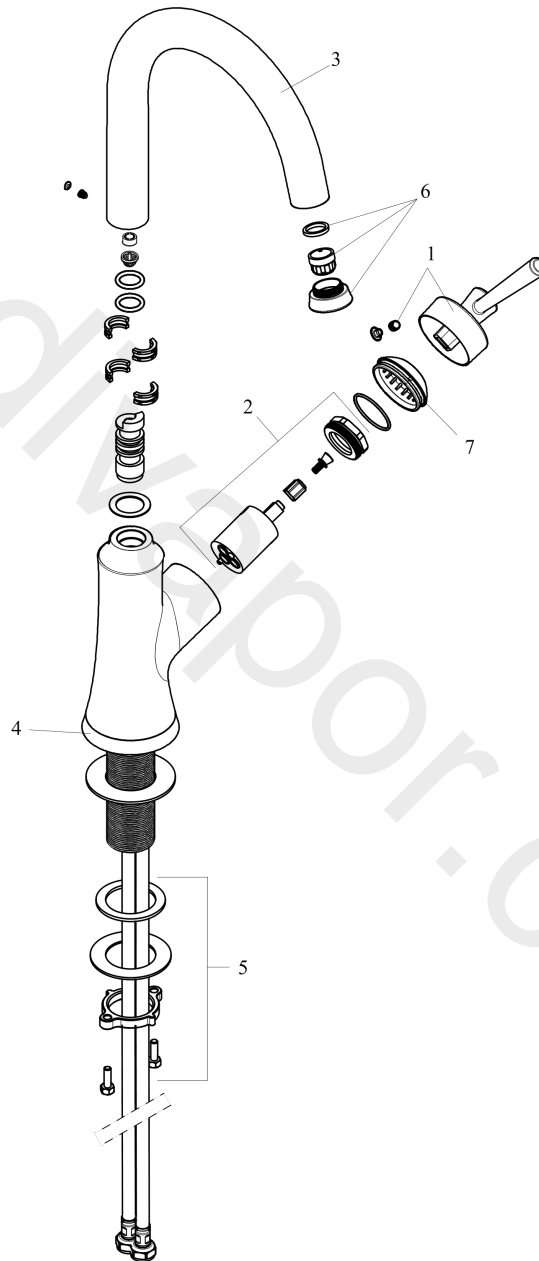

Joleena

Single lever kitchen mixer 14", 1jet

Finish: **Polished Nickel** Article Number: **04795830**

Description

product features

- swivel range 150°
- normal spray
- maximum flow rate at 3 bar: 5,7 l/min
- ceramic cartridge
- connection type: G 3/8 connections
- not suitable for continuous flow water heaters

Technology

Product image

Joleena
Single lever kitchen mixer 14", 1jet
 Finish: **Polished Nickel** Article Number: **04795830**

Exploded Drawing

Year of production: >01/20

Joleena

Single lever kitchen mixer 14", 1jet

Finish: **Polished Nickel** Article Number: **04795830**

Spare part list

Year of production: >01/20

Pos.	Description	Article Number	Price	PU
1	handle	93539830	-	1
2	cartridge, assy	93259000	-	1
3	spout cpl.	93541830	-	1
4	escutcheon	93537830	-	1
5	fixing set	93263000	-	1