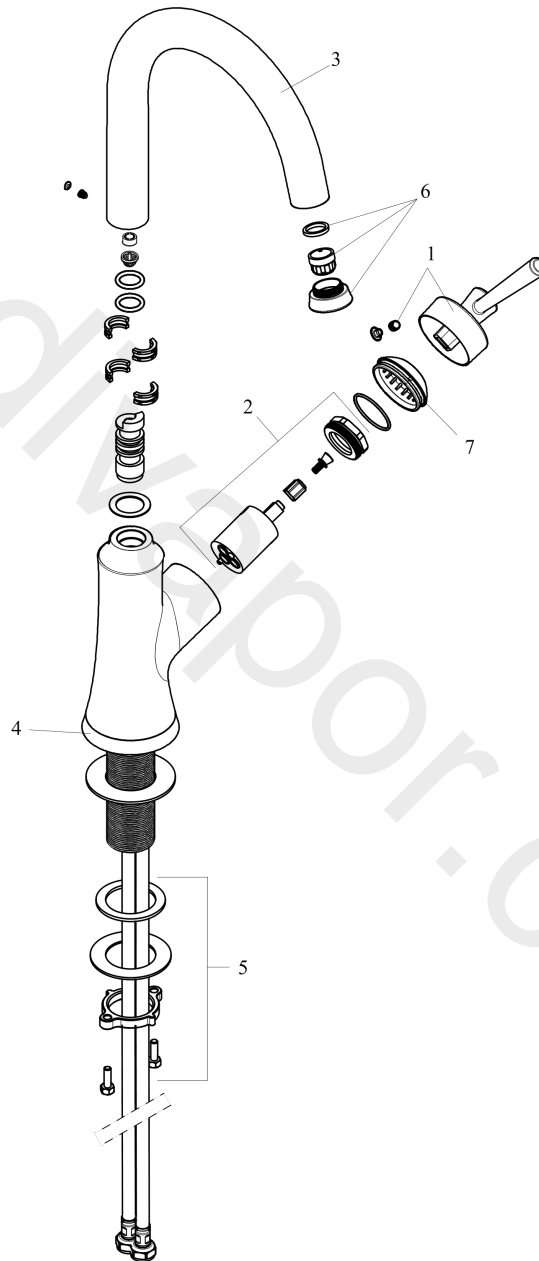

Joleena

Single lever kitchen mixer 14", 1jet

Finish: **Stainless Steel Optic** Article Number: **04795800**

Description

product features

- swivel range 150°
- normal spray
- maximum flow rate at 3 bar: 5,7 l/min
- ceramic cartridge
- connection type: G 3/8 connections
- not suitable for continuous flow water heaters

Technology

Product image

Joleena
Single lever kitchen mixer 14", 1jet
 Finish: **Stainless Steel Optic** Article Number: **04795800**

Exploded Drawing

Year of production: >01/20

Joleena

Single lever kitchen mixer 14", 1jet

Finish: **Stainless Steel Optic** Article Number: **04795800**

Spare part list

Year of production: >01/20

Pos.	Description	Article Number	Price	PU
1	handle	93539800	-	1
2	cartridge, assy	93259000	-	1
3	spout cpl.	93541800	-	1
4	escutcheon	93537800	-	1
5	fixing set	93263000	-	1
7	flange	93256800	-	1