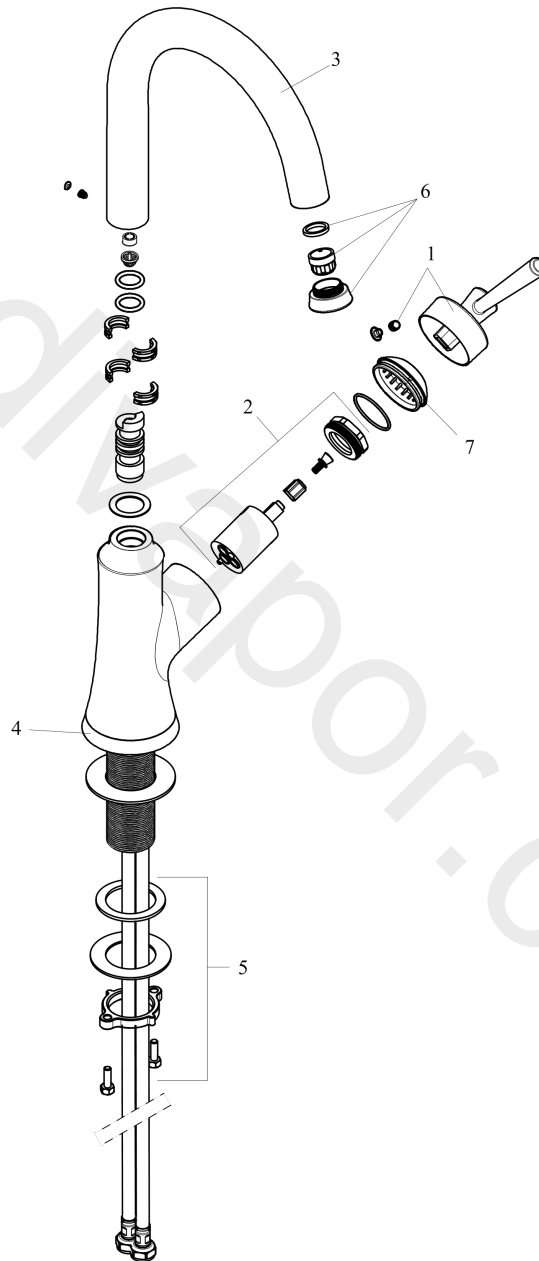

Joleena

Single lever kitchen mixer 14", 1jet

Finish: **Matt Black** Article Number: **04795670**

Description

product features

- swivel range 150°
- normal spray
- maximum flow rate at 3 bar: 5,7 l/min
- ceramic cartridge
- connection type: G 3/8 connections
- not suitable for continuous flow water heaters

Technology

Product image

Joleena
Single lever kitchen mixer 14", 1jet
 Finish: **Matt Black** Article Number: **04795670**

Exploded Drawing

Year of production: >01/20

Joleena

Single lever kitchen mixer 14", 1jet

Finish: **Matt Black** Article Number: **04795670**

Spare part list

Year of production: >01/20

Pos.	Description	Article Number	Price	PU
1	handle	93539670	-	1
2	cartridge, assy	93259000	-	1
3	spout cpl.	93541670	-	1
4	escutcheon	93537670	-	1
5	fixing set	93263000	-	1