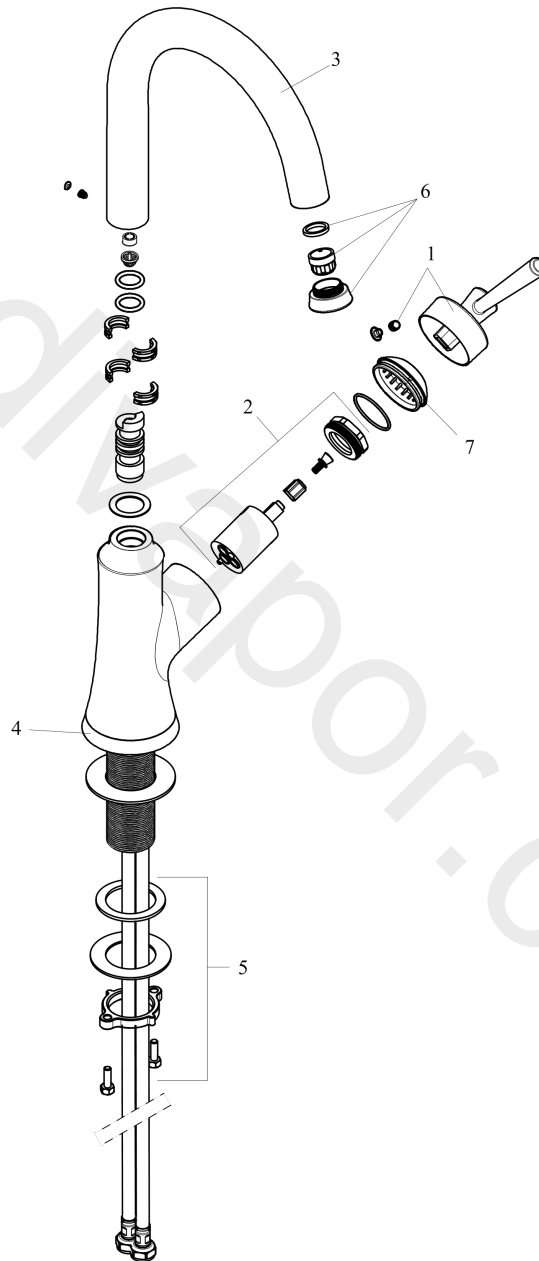

Joleena**Single lever kitchen mixer 14", 1jet**Finish: **Chrome** Article Number: **04795000****Description****product features**

- swivel range 150°
- normal spray
- maximum flow rate at 3 bar: 5,7 l/min
- ceramic cartridge
- connection type: G 3/8 connections
- not suitable for continuous flow water heaters

Technology**Product image**

Joleena
Single lever kitchen mixer 14", 1jet
 Finish: **Chrome** Article Number: **04795000**

Exploded Drawing

Year of production: >01/20

Joleena

Single lever kitchen mixer 14", 1jet

Finish: **Chrome** Article Number: **04795000**

Spare part list

Year of production: >01/20

Pos.	Description	Article Number	Price	PU
1	handle	93539000	-	1
2	cartridge, assy	93259000	-	1
3	spout cpl.	93541000	-	1
4	escutcheon	93537000	-	1
5	fixing set	93263000	-	1
7	flange	93256000	-	1