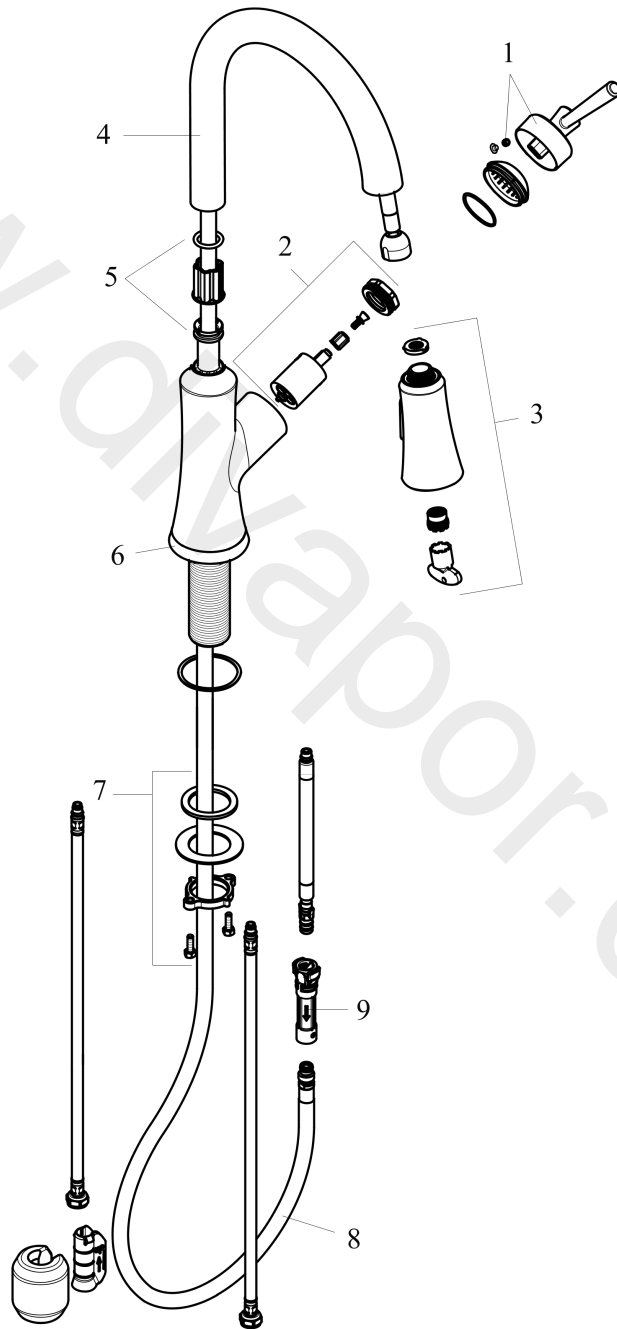

Joleena

Single lever kitchen mixer 15 7/8", pull-out spray, 2jet

Finish: Polished Nickel Article Number: 04793830

Description

product features

- ComfortZone 200
- swivel range 150°
- normal spray, shower spray
- Toggle spray diverter with pause feature (allows temporary stop of water stream)
- MagFit magnetic shower support
- quick connect hose
- maximum flow rate at 3 bar: 6,6 l/min
- ceramic cartridge
- connection type: G 3/8 connections
- integrated non-return valve
- suitable for continuous flow water heaters

Technology

Product image

Joleena
Single lever kitchen mixer 15 7/8", pull-out spray, 2jet
 Finish: **Polished Nickel** Article Number: **04793830**

Exploded Drawing

Year of production: >01/20

Joleena

Single lever kitchen mixer 15 7/8", pull-out spray, 2jet

Finish: **Polished Nickel** Article Number: **04793830**

Spare part list

Year of production: >01/20

Pos.	Description	Article Number	Price	PU
1	handle	93539830	-	1
2	cartridge, assy	93259000	-	1
3	handspray	93536830	-	1
4	spout cpl.	93538000	-	1
5	set of lever collars	93258000	-	1
6	escutcheon	93672830	-	1
7	fixing set	93263000	-	1
8	hose	93255000	-	1
9	back flow preventor cartridge	93443000	-	1