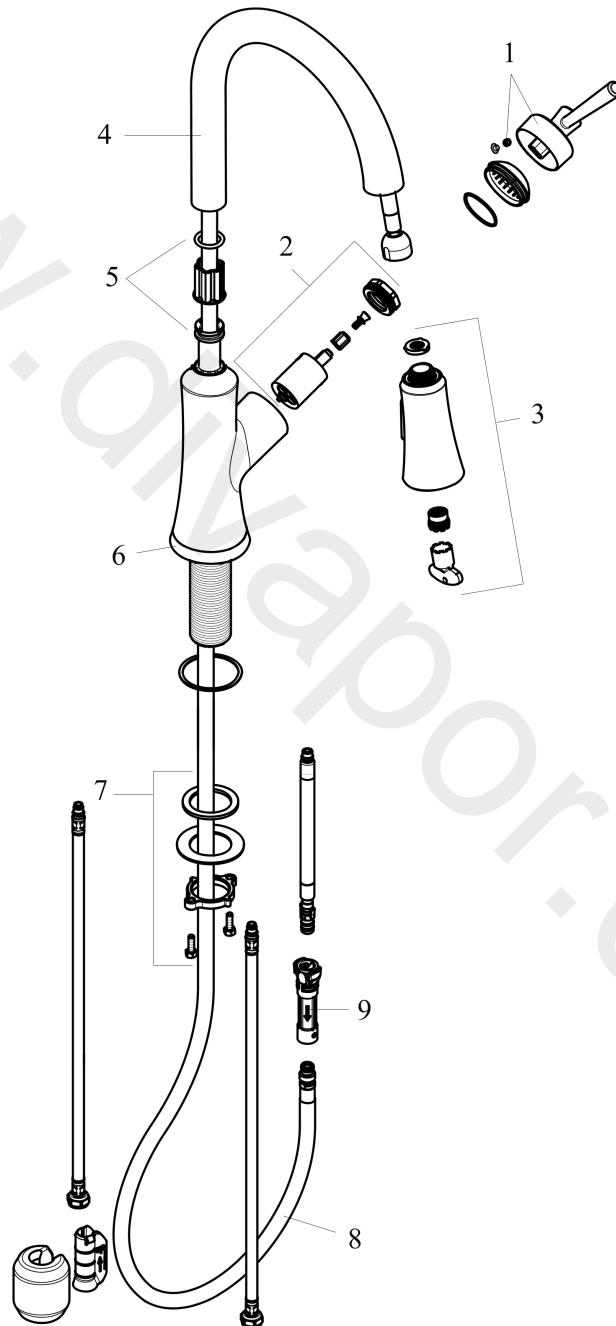

Joleena

Single lever kitchen mixer 15 7/8", pull-out spray, 2jet

Finish: **Stainless Steel Optic** Article Number: **04793800**

Description

product features

- ComfortZone 200
- swivel range 150°
- normal spray, shower spray
- Toggle spray diverter with pause feature (allows temporary stop of water stream)
- MagFit magnetic shower support
- quick connect hose
- maximum flow rate at 3 bar: 6,6 l/min
- ceramic cartridge
- connection type: G 3/8 connections
- integrated non-return valve
- suitable for continuous flow water heaters

Technology

Product image

Joleena
Single lever kitchen mixer 15 7/8", pull-out spray, 2jet
 Finish: **Stainless Steel Optic** Article Number: **04793800**

Exploded Drawing

Year of production: >01/20

Joleena

Single lever kitchen mixer 15 7/8", pull-out spray, 2jet

Finish: **Stainless Steel Optic** Article Number: **04793800**

Spare part list

Year of production: >01/20

Pos.	Description	Article Number	Price	PU
1	handle	93539800	-	1
2	cartridge, assy	93259000	-	1
3	handspray	93536800	-	1
4	spout cpl.	93538800	-	1
5	set of lever collars	93258000	-	1
6	escutcheon	93672800	-	1
7	fixing set	93263000	-	1
8	hose	93255000	-	1
9	back flow preventor cartridge	93443000	-	1
a	flange	93256800	-	1