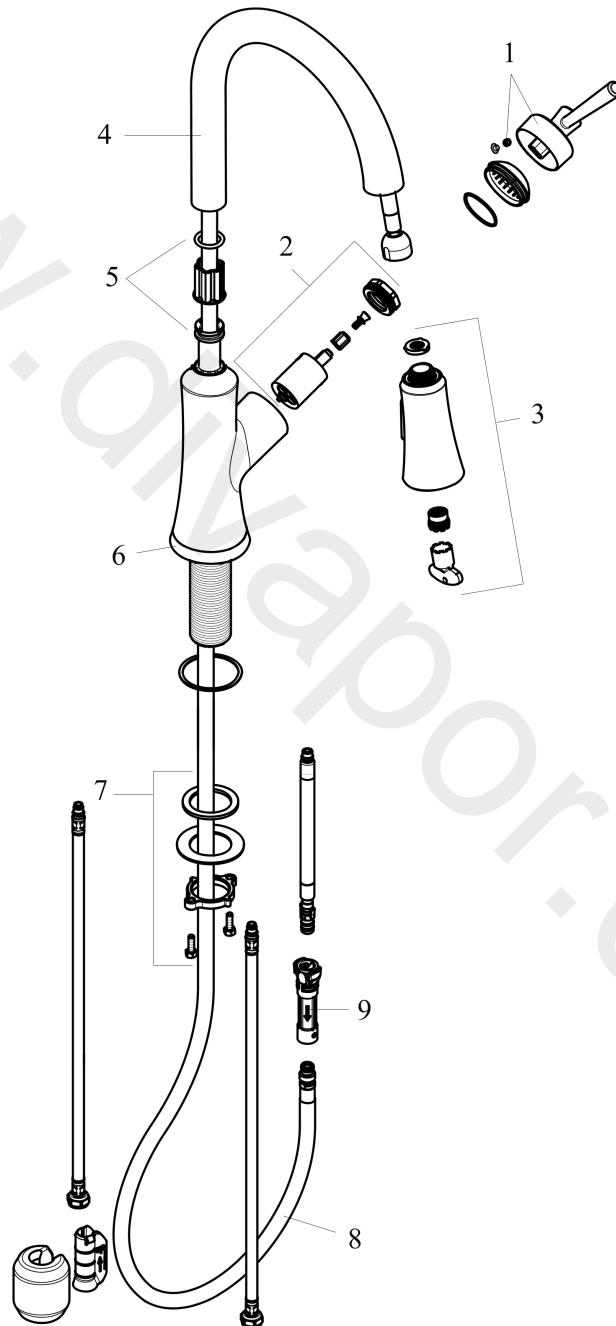

**Joleena**

**Single lever kitchen mixer 15 7/8", pull-out spray, 2jet**

Finish: **Matt Black** Article Number: **04793670**

**Description**

**product features**

- ComfortZone 200
- swivel range 150°
- normal spray, shower spray
- Toggle spray diverter with pause feature (allows temporary stop of water stream)
- MagFit magnetic shower support
- quick connect hose
- maximum flow rate at 3 bar: 6,6 l/min
- ceramic cartridge
- connection type: G 3/8 connections
- integrated non-return valve
- suitable for continuous flow water heaters

**Technology**

**Product image**

**Joleena**  
**Single lever kitchen mixer 15 7/8", pull-out spray, 2jet**  
 Finish: **Matt Black** Article Number: **04793670**

**Exploded Drawing**

Year of production: >01/20

**Joleena**

**Single lever kitchen mixer 15 7/8", pull-out spray, 2jet**

Finish: **Matt Black** Article Number: **04793670**

**Spare part list**

Year of production: >01/20

Pos.	Description	Article Number	Price	PU
1	handle	93539670	-	1
2	cartridge, assy	93259000	-	1
3	handspray	93536670	-	1
4	spout cpl.	93538670	-	1
5	set of lever collars	93258000	-	1
6	escutcheon	93672670	-	1
7	fixing set	93263000	-	1
8	hose	93255000	-	1
9	back flow preventor cartridge	93443000	-	1