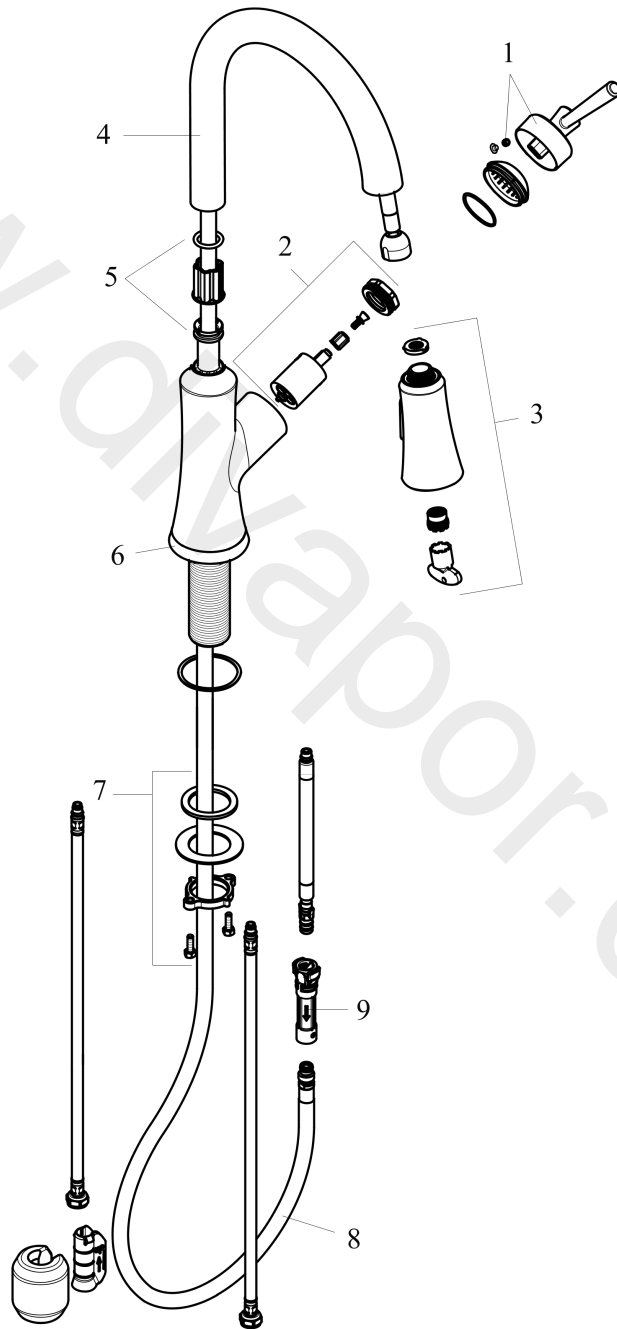

Joleena

Single lever kitchen mixer 15 7/8", pull-out spray, 2jet

Finish: **Chrome** Article Number: **04793000**

Description

product features

- ComfortZone 200
- swivel range 150°
- normal spray, shower spray
- Toggle spray diverter with pause feature (allows temporary stop of water stream)
- MagFit magnetic shower support
- quick connect hose
- maximum flow rate at 3 bar: 6,6 l/min
- ceramic cartridge
- connection type: G 3/8 connections
- integrated non-return valve
- suitable for continuous flow water heaters

Technology

Product image

Joleena
Single lever kitchen mixer 15 7/8", pull-out spray, 2jet
 Finish: **Chrome** Article Number: **04793000**

Exploded Drawing

Year of production: >01/20

Joleena

Single lever kitchen mixer 15 7/8", pull-out spray, 2jet

Finish: **Chrome** Article Number: **04793000**

Spare part list

Year of production: >01/20

Pos.	Description	Article Number	Price	PU
1	handle	93539000	-	1
2	cartridge, assy	93259000	-	1
3	handspray	93536000	-	1
4	spout cpl.	93538000	-	1
5	set of lever collars	93258000	-	1
6	escutcheon	93672000	-	1
7	fixing set	93263000	-	1
8	hose	93255000	-	1
9	back flow preventor cartridge	93443000	-	1
a	flange	93256000	-	1