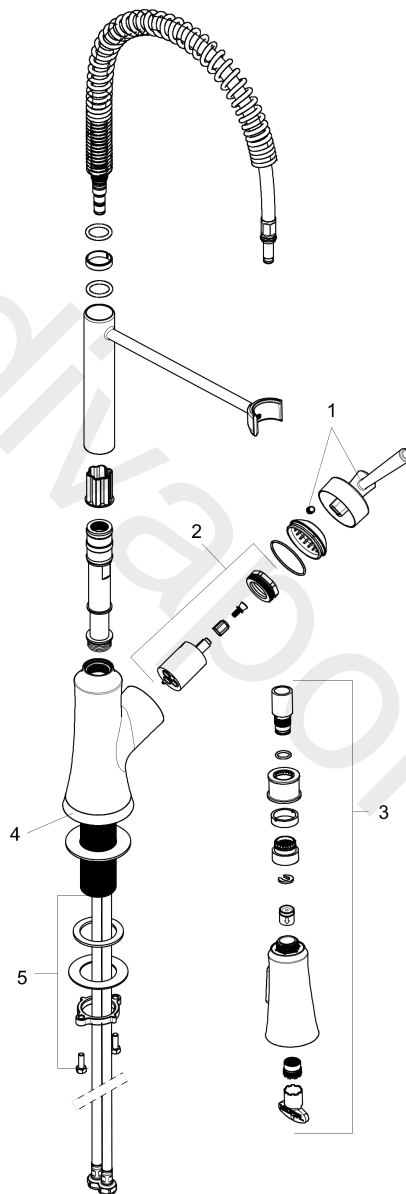

Joleena

Single lever kitchen mixer 19 3/8", Eco, Semi-Pro, 1jet

Finish: Polished Nickel Article Number: 04792830

Description

product features

- swivel range 360°
- normal spray, shower spray
- Toggle spray diverter with pause feature (allows temporary stop of water stream)
- MagFit magnetic shower support
- maximum flow rate at 3 bar: 6,6 l/min
- ceramic cartridge
- connection type: G 3/8 connections
- temperature limitation adjustable
- integrated non-return valve
- suitable for continuous flow water heaters

Technology

Product image

Joleena
Single lever kitchen mixer 19 3/8", Eco, Semi-Pro, 1jet
 Finish: **Polished Nickel** Article Number: **04792830**

Exploded Drawing

Year of production: >01/20

Joleena

Single lever kitchen mixer 19 3/8", Eco, Semi-Pro, 1jet

Finish: **Polished Nickel** Article Number: **04792830**

Spare part list

Year of production: >01/20

Pos.	Description	Article Number	Price	PU
1	handle	93539830	-	1
2	cartridge, assy	93259000	-	1
3	handspray	93546830	-	1
4	escutcheon	93537830	-	1
5	fixing set	93263000	-	1
a	cover plate	04797830	-	1