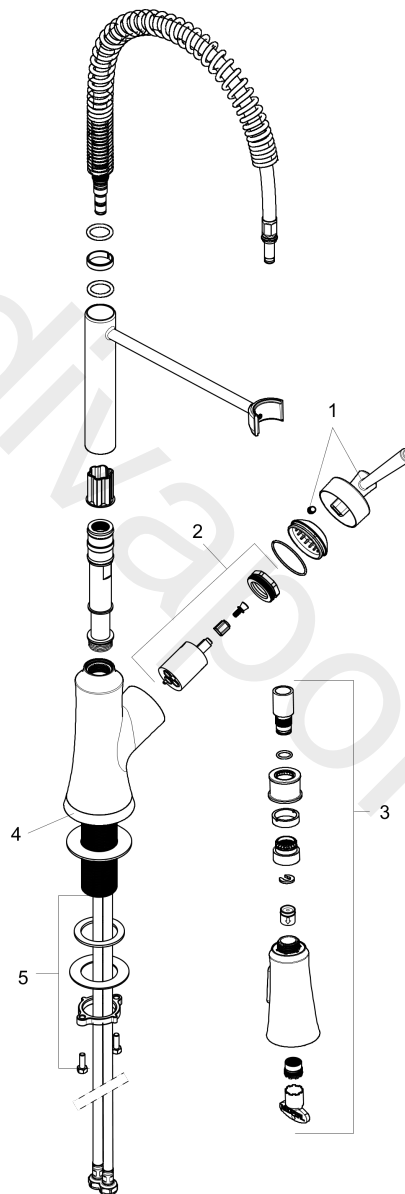

Joleena**Single lever kitchen mixer 19 3/8", Eco, Semi-Pro, 1jet**Finish: **Stainless Steel Optic** Article Number: **04792800****Description****product features**

- swivel range 360°
- normal spray, shower spray
- Toggle spray diverter with pause feature (allows temporary stop of water stream)
- MagFit magnetic shower support
- maximum flow rate at 3 bar: 6,6 l/min
- ceramic cartridge
- connection type: G 3/8 connections
- temperature limitation adjustable
- integrated non-return valve
- suitable for continuous flow water heaters

Technology**Product image**

Joleena
Single lever kitchen mixer 19 3/8", Eco, Semi-Pro, 1jet
 Finish: **Stainless Steel Optic** Article Number: **04792800**

Exploded Drawing

Year of production: >01/20

Joleena

Single lever kitchen mixer 19 3/8", Eco, Semi-Pro, 1jet

Finish: **Stainless Steel Optic** Article Number: **04792800**

Spare part list

Year of production: >01/20

Pos.	Description	Article Number	Price	PU
1	handle	93539800	-	1
2	cartridge, assy	93259000	-	1
3	handspray	93546820	-	1
4	escutcheon	93537800	-	1
5	fixing set	93263000	-	1
a	flange	93256800	-	1
b	cover plate	04797800	-	1