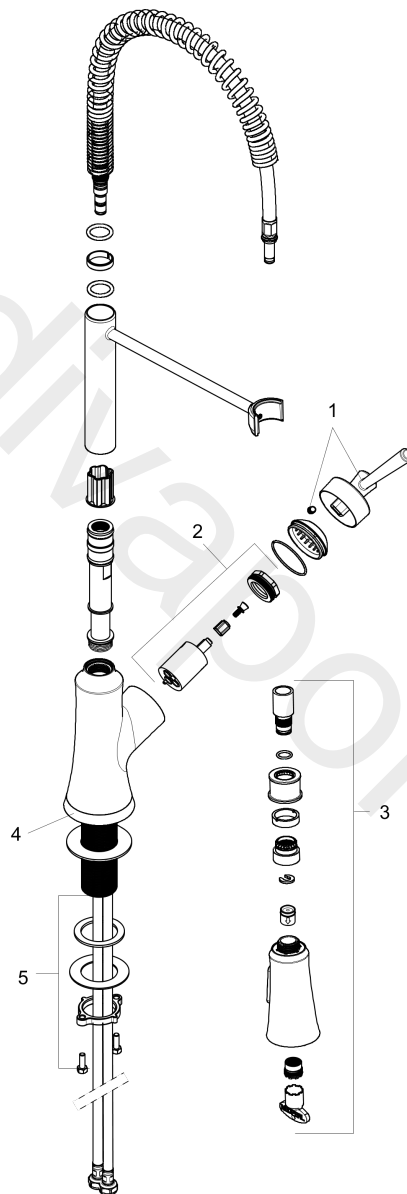

Joleena**Single lever kitchen mixer 19 3/8", Eco, Semi-Pro, 1jet**Finish: **Matt Black** Article Number: **04792670****Description****product features**

- swivel range 360°
- normal spray, shower spray
- Toggle spray diverter with pause feature (allows temporary stop of water stream)
- MagFit magnetic shower support
- maximum flow rate at 3 bar: 6,6 l/min
- ceramic cartridge
- connection type: G 3/8 connections
- temperature limitation adjustable
- integrated non-return valve
- suitable for continuous flow water heaters

Technology**Product image**

Joleena
Single lever kitchen mixer 19 3/8", Eco, Semi-Pro, 1jet
 Finish: **Matt Black** Article Number: **04792670**

Exploded Drawing

Year of production: >01/20

Joleena

Single lever kitchen mixer 19 3/8", Eco, Semi-Pro, 1jet

Finish: **Matt Black** Article Number: **04792670**

Spare part list

Year of production: >01/20

Pos.	Description	Article Number	Price	PU
1	handle	93539670	-	1
2	cartridge, assy	93259000	-	1
3	handspray	93546670	-	1
4	escutcheon	93537670	-	1
5	fixing set	93263000	-	1