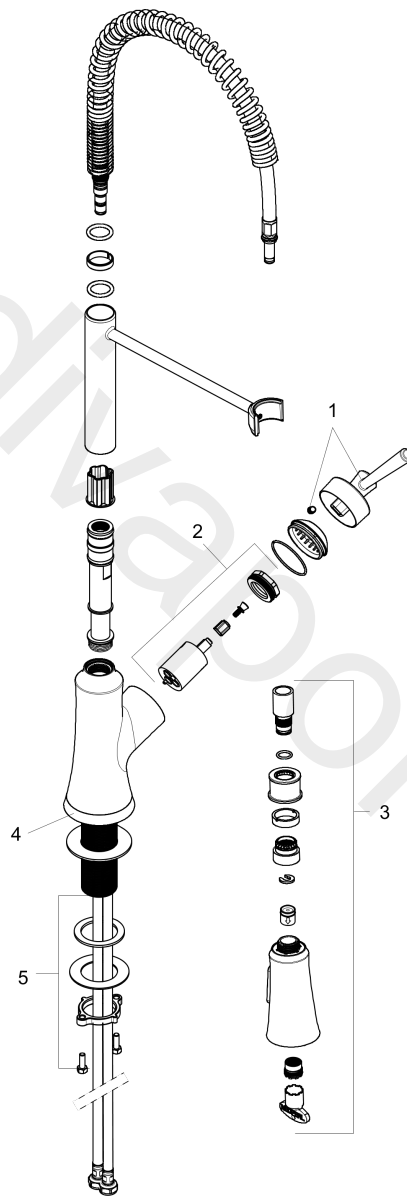

Joleena**Single lever kitchen mixer 19 3/8", Eco, Semi-Pro, 1jet**Finish: **Chrome** Article Number: **04792000****Description****product features**

- swivel range 360°
- normal spray, shower spray
- Toggle spray diverter with pause feature (allows temporary stop of water stream)
- MagFit magnetic shower support
- maximum flow rate at 3 bar: 6,6 l/min
- ceramic cartridge
- connection type: G 3/8 connections
- temperature limitation adjustable
- integrated non-return valve
- suitable for continuous flow water heaters

Technology**Product image**

Joleena
Single lever kitchen mixer 19 3/8", Eco, Semi-Pro, 1jet
 Finish: **Chrome** Article Number: **04792000**

Exploded Drawing

Year of production: >01/20

Joleena

Single lever kitchen mixer 19 3/8", Eco, Semi-Pro, 1jet

Finish: **Chrome** Article Number: **04792000**

Spare part list

Year of production: >01/20

Pos.	Description	Article Number	Price	PU
1	handle	93539000	-	1
2	cartridge, assy	93259000	-	1
3	handspray	93546000	-	1
4	escutcheon	93537000	-	1
5	fixing set	93263000	-	1
a	cover plate	04797000	-	1
b	flange	93256000	-	1