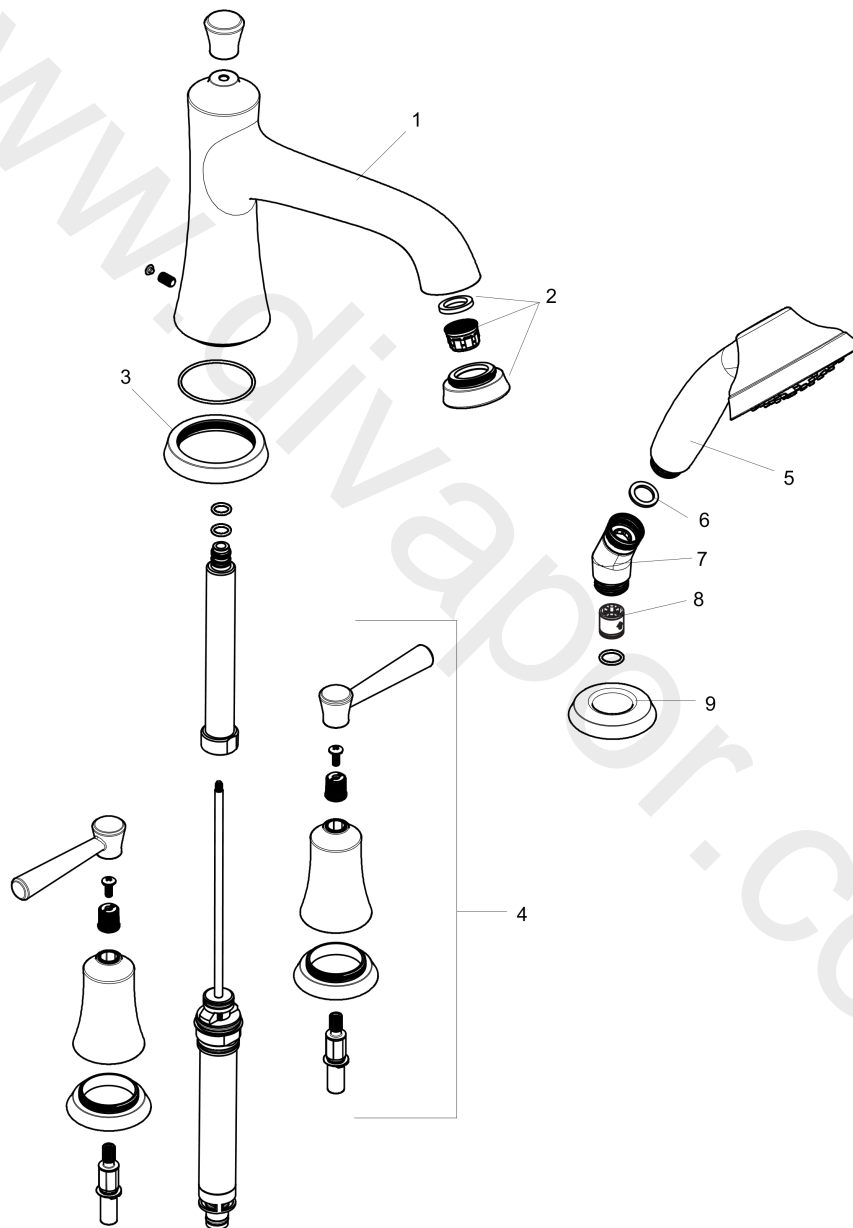

Joleena**4-hole rim mounted bath mixer**Finish: **Polished Nickel** Article Number: **04777830****Description****product features**

- 2 functions
- projection: 206 mm
- spray type hand shower: Stream
- maximum flow rate at 3 bar: 21 l/min
- flow rate for bath spout at 3 bar: 21 l/min
- flow rate of hand shower at 3 bar: 6,6 l/min
- ceramic valves 90°
- non-return valve
- connection type: basic set
- installation on bath rim

Product image

Joleena
4-hole rim mounted bath mixer
 Finish: **Polished Nickel** Article Number: **04777830**

Exploded Drawing

Year of production: >01/20

Joleena

4-hole rim mounted bath mixer

Finish: **Polished Nickel** Article Number: **04777830**

Spare part list

Year of production: >01/20

Pos.	Description	Article Number	Price	PU
1	spout cpl.	93548830	-	1
2	aerator M22x1	93543831	-	1
3	escutcheon for spout	93544830	-	1
4	handle	93542830	-	1
5	handshower	04782830	-	1
6	seal	98058000	£ 3,30	1
7	shower holder	28071830	£ 64,00	1
8	set of non return valves DW 15	94074000	£ 16,10	1
9	escutcheon for shower holder	93547830	-	1