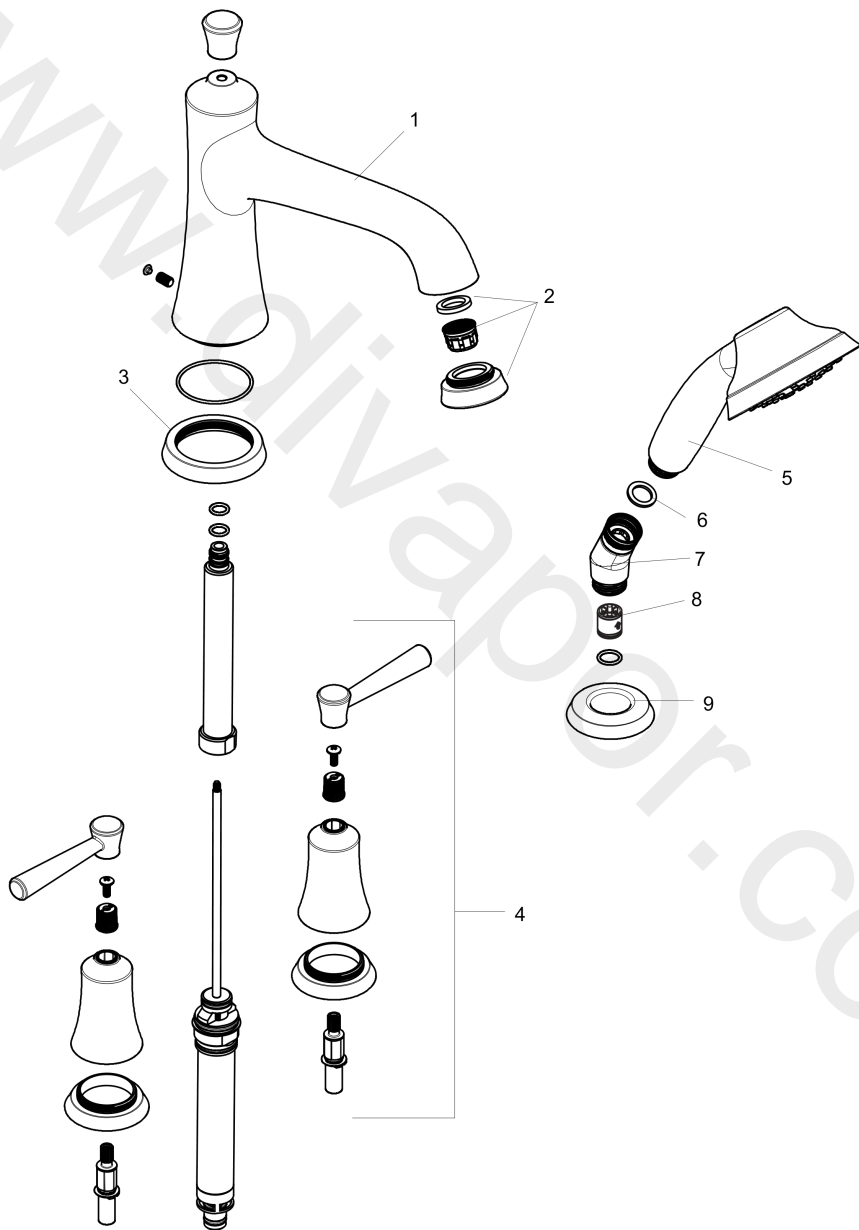

Joleena**4-hole rim mounted bath mixer**Finish: **Brushed Nickel** Article Number: **04777820****Description****product features**

- 2 functions
- projection: 206 mm
- spray type hand shower: Stream
- maximum flow rate at 3 bar: 21 l/min
- flow rate for bath spout at 3 bar: 21 l/min
- flow rate of hand shower at 3 bar: 6,6 l/min
- ceramic valves 90°
- non-return valve
- connection type: basic set
- installation on bath rim

Product image

Joleena

4-hole rim mounted bath mixer

Finish: **Brushed Nickel** Article Number: **04777820**

Exploded Drawing

Year of production: >01/20

Joleena

4-hole rim mounted bath mixer

Finish: **Brushed Nickel** Article Number: **04777820**

Spare part list

Year of production: >01/20

Pos.	Description	Article Number	Price	PU
1	spout cpl.	93548820	-	1
2	aerator M22x1	93543821	-	1
3	escutcheon for spout	93544820	-	1
4	handle	93542820	-	1
5	handshower	04782820	-	1
6	seal	98058000	£ 3,30	1
7	shower holder	28071820	£ 64,00	1
8	set of non return valves DW 15	94074000	£ 16,10	1
9	escutcheon for shower holder	93547820	-	1