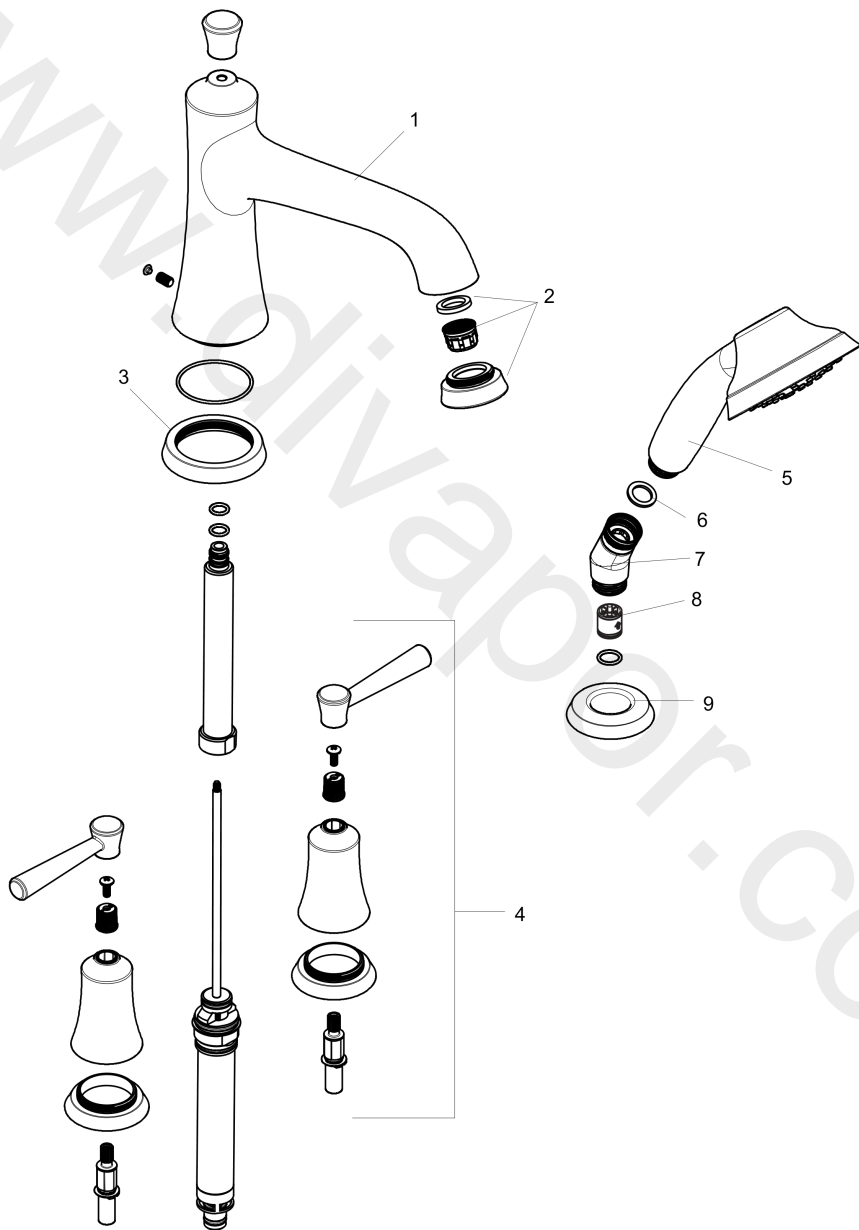

**Joleena****4-hole rim mounted bath mixer**Finish: **Matt Black** Article Number: **04777670****Description****product features**

- 2 functions
- projection: 206 mm
- spray type hand shower: Stream
- maximum flow rate at 3 bar: 21 l/min
- flow rate for bath spout at 3 bar: 21 l/min
- flow rate of hand shower at 3 bar: 6,6 l/min
- ceramic valves 90°
- non-return valve
- connection type: basic set
- installation on bath rim

**Product image**

**Joleena**

**4-hole rim mounted bath mixer**

Finish: **Matt Black** Article Number: **04777670**

**Exploded Drawing**

Year of production: >01/20

**Joleena**

**4-hole rim mounted bath mixer**

Finish: **Matt Black** Article Number: **04777670**

**Spare part list**

Year of production: >01/20

| Pos. | Description                    | Article Number | Price   | PU |
|------|--------------------------------|----------------|---------|----|
| 1    | spout cpl.                     | 93548670       | -       | 1  |
| 2    | aerator M22x1                  | 93543671       | -       | 1  |
| 3    | escutcheon for spout           | 93544670       | -       | 1  |
| 4    | handle                         | 93542670       | -       | 1  |
| 5    | handshower                     | 04782670       | -       | 1  |
| 6    | seal                           | 98058000       | £ 3,30  | 1  |
| 8    | set of non return valves DW 15 | 94074000       | £ 16,10 | 1  |
| 9    | escutcheon for shower holder   | 93547670       | -       | 1  |
| a    | selector assy                  | 93549000       | -       | 1  |
| b    | base body                      | 06646000       | -       | 1  |