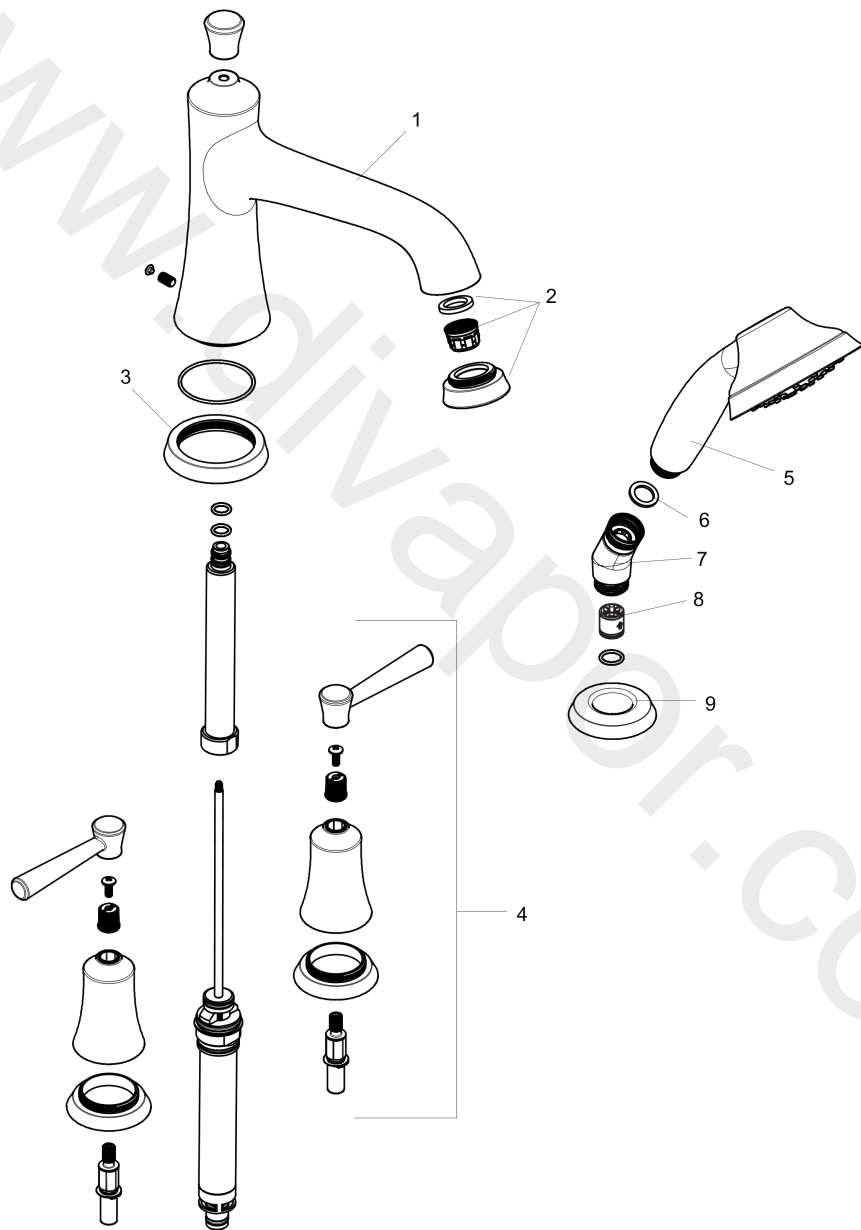

Joleena**4-hole rim mounted bath mixer**Finish: **Chrome** Article Number: **04777000****Description****product features**

- 2 functions
- projection: 206 mm
- spray type hand shower: Stream
- maximum flow rate at 3 bar: 21 l/min
- flow rate for bath spout at 3 bar: 21 l/min
- flow rate of hand shower at 3 bar: 6,6 l/min
- ceramic valves 90°
- non-return valve
- connection type: basic set
- installation on bath rim

Product image

Joleena
4-hole rim mounted bath mixer
 Finish: **Chrome** Article Number: **04777000**

Exploded Drawing

Year of production: >09/19

Joleena

4-hole rim mounted bath mixer

Finish: **Chrome** Article Number: **04777000**

Spare part list

Year of production: >09/19

Pos.	Description	Article Number	Price	PU
2	spout cpl.	93548000	-	1
3	aerator M22x1	93543001	-	1
4	escutcheon for spout	93544000	-	1
5	handle	93542000	-	1
6	handshower	04782000	-	1
7	seal	98058000	£ 3,30	1
8	shower holder	28071000	£ 43,00	1
9	set of non return valves DW 15	94074000	£ 16,10	1
10	escutcheon for shower holder	93547000	-	1
a	selector assy	93549000	-	1