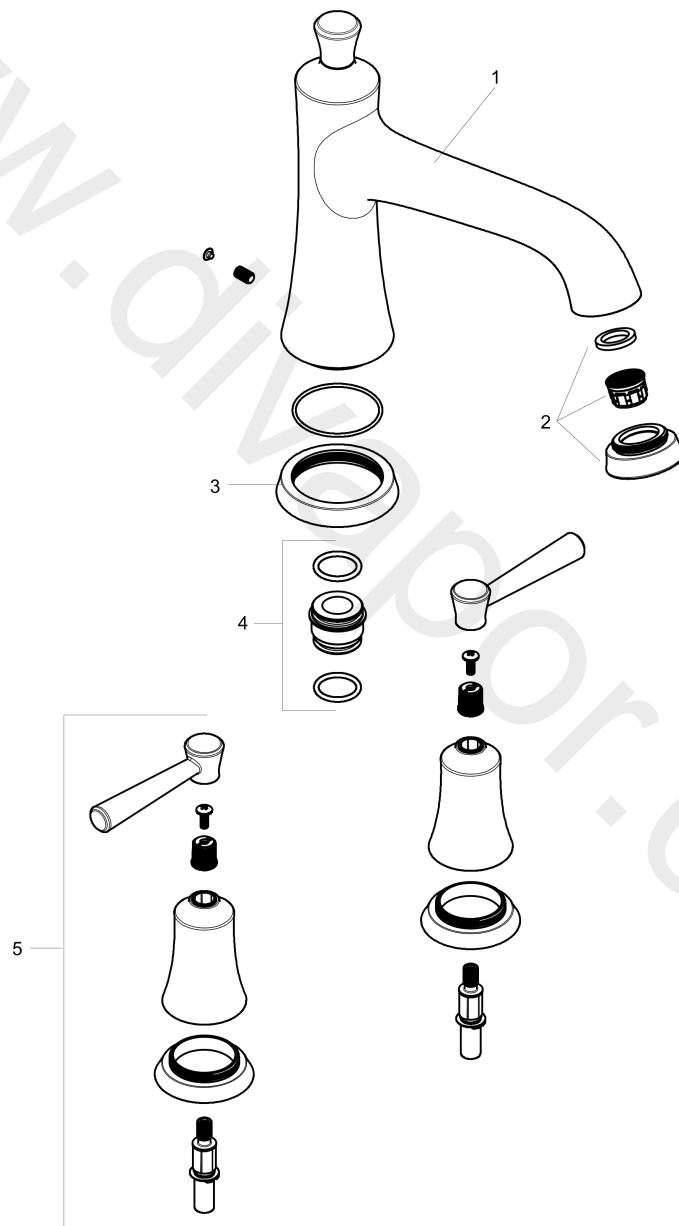

Joleena**3-hole rim mounted bath mixer**Finish: **Polished Nickel** Article Number: **04776830****Description****product features**

- 1 function
- projection: 206 mm
- maximum flow rate at 3 bar: 22 l/min
- ceramic valves 90°
- connection type: basic set
- installation on bath rim

Product image

Joleena
3-hole rim mounted bath mixer
 Finish: **Polished Nickel** Article Number: **04776830**

Exploded Drawing

Year of production: >01/20

Joleena

3-hole rim mounted bath mixer

Finish: **Polished Nickel** Article Number: **04776830**

Spare part list

Year of production: >01/20

Pos.	Description	Article Number	Price	PU
1	spout cpl.	93545830	-	1
2	aerator M22x1	93543831	-	1
3	escutcheon for spout	93544830	-	1
4	adapter for spout	88512000	£ 16,10	1
5	handle	93542830	-	1
a	base body	06607000	-	1