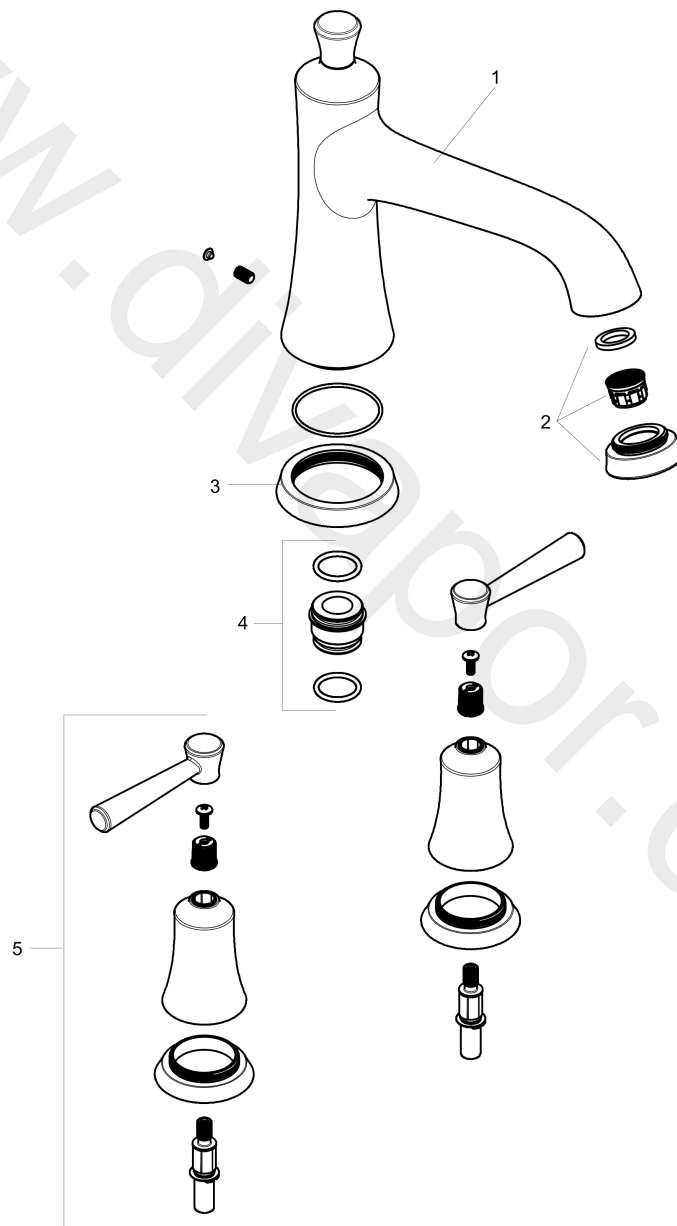

Joleena**3-hole rim mounted bath mixer**Finish: **Brushed Nickel** Article Number: **04776820****Description****product features**

- 1 function
- projection: 206 mm
- maximum flow rate at 3 bar: 22 l/min
- ceramic valves 90°
- connection type: basic set
- installation on bath rim

Product image

Joleena
3-hole rim mounted bath mixer
 Finish: **Brushed Nickel** Article Number: **04776820**

Exploded Drawing

Year of production: >01/20

Joleena

3-hole rim mounted bath mixer

Finish: **Brushed Nickel** Article Number: **04776820**

Spare part list

Year of production: >01/20

Pos.	Description	Article Number	Price	PU
1	spout cpl.	93545820	-	1
2	aerator M22x1	93543821	-	1
3	escutcheon for spout	93544820	-	1
4	adapter for spout	88512000	£ 16,10	1
5	handle	93542820	-	1
a	base body	06607000	-	1