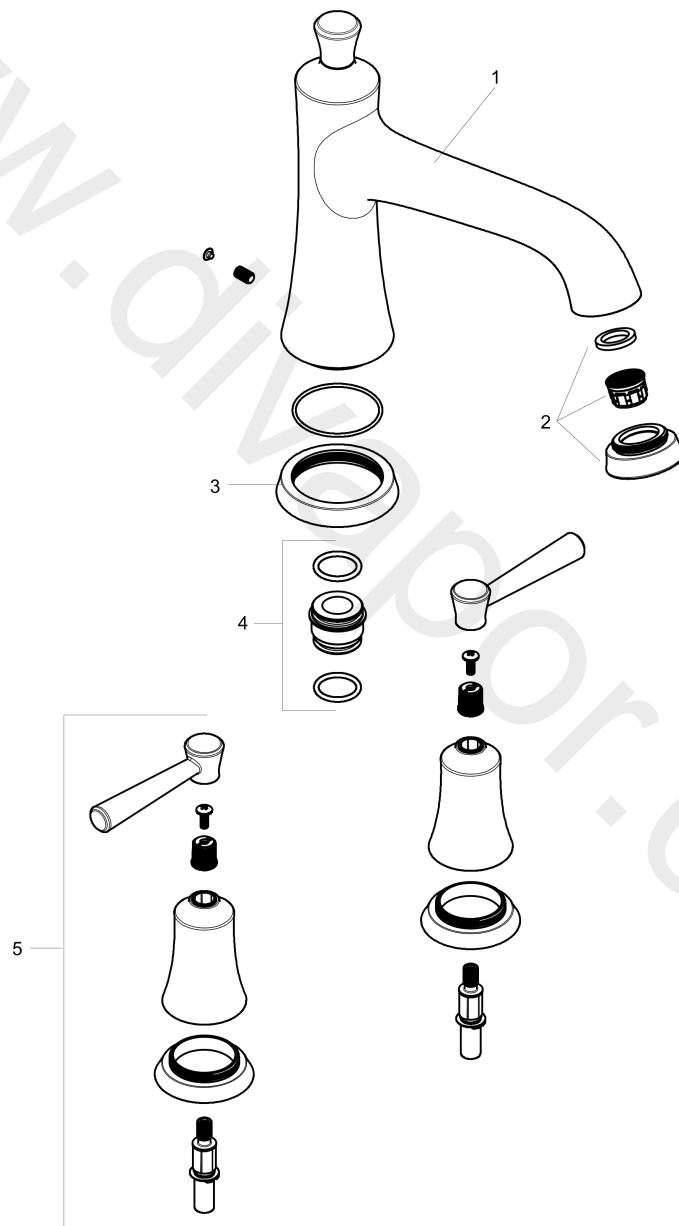

Joleena**3-hole rim mounted bath mixer**Finish: **Matt Black** Article Number: **04776670****Description****product features**

- 1 function
- projection: 206 mm
- maximum flow rate at 3 bar: 22 l/min
- ceramic valves 90°
- connection type: basic set
- installation on bath rim

Product image

Joleena
3-hole rim mounted bath mixer
 Finish: **Matt Black** Article Number: **04776670**

Exploded Drawing

Year of production: >01/20

Joleena

3-hole rim mounted bath mixer

Finish: **Matt Black** Article Number: **04776670**

Spare part list

Year of production: >01/20

| Pos. | Description | Article Number | Price | PU |
|------|----------------------|----------------|---------|----|
| 1 | spout cpl. | 93545670 | - | 1 |
| 2 | aerator M22x1 | 93543671 | - | 1 |
| 3 | escutcheon for spout | 93544670 | - | 1 |
| 4 | adapter for spout | 88512000 | £ 16,10 | 1 |
| 5 | handle | 93542670 | - | 1 |
| a | base body | 06607000 | - | 1 |