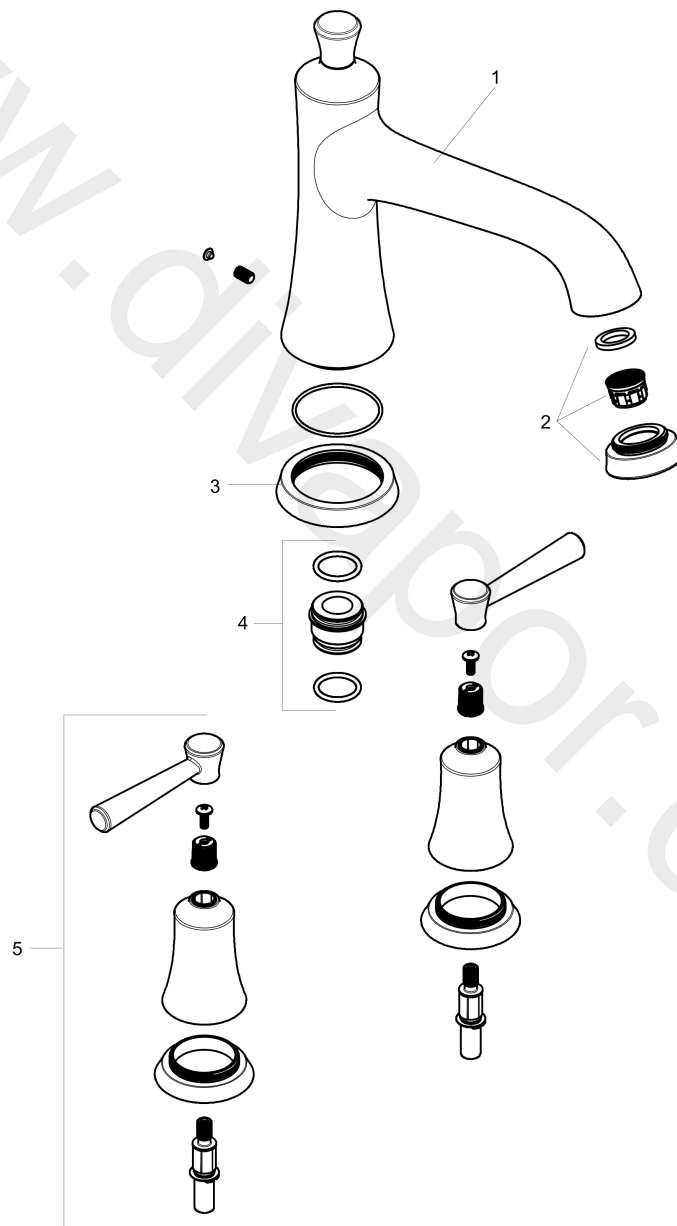

Joleena**3-hole rim mounted bath mixer**Finish: **Chrome** Article Number: **04776000****Description****product features**

- 1 function
- projection: 206 mm
- maximum flow rate at 3 bar: 22 l/min
- ceramic valves 90°
- connection type: basic set
- installation on bath rim

Product image

Joleena
3-hole rim mounted bath mixer
Finish: **Chrome** Article Number: **04776000**

Exploded Drawing

Year of production: >01/20

Joleena

3-hole rim mounted bath mixer

Finish: **Chrome** Article Number: **04776000**

Spare part list

Year of production: >01/20

Pos.	Description	Article Number	Price	PU
1	spout cpl.	93545000	-	1
2	aerator M22x1	93543001	-	1
3	escutcheon for spout	93544000	-	1
4	adapter for spout	88512000	£ 16,10	1
5	handle	93542000	-	1
a	base body	06607000	-	1