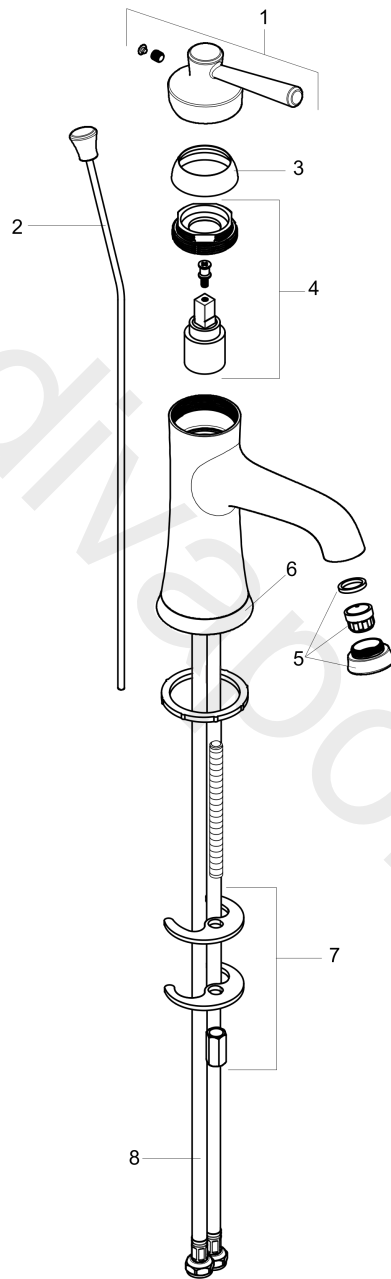

Joleena

Single lever basin mixer 100 with lever handle and pop-up waste set

Finish: **Brushed Nickel** Article Number: **04771820**

Description

product features

- ComfortZone 100
- projection: 125 mm
- handle variant: lever handle
- spray type: normal spray
- maximum flow rate at 3 bar: 4,5 l/min
- ceramic cartridge
- pop-up waste set G 1
- connection type: G 3/8 connections

Technology

Product image

Joleena

Single lever basin mixer 100 with lever handle and pop-up waste set

Finish: **Brushed Nickel** Article Number: **04771820**

Exploded Drawing

Year of production: >01/20

Joleena

Single lever basin mixer 100 with lever handle and pop-up waste set

Finish: **Brushed Nickel** Article Number: **04771820**

Spare part list

Year of production: >01/20

Pos.	Description	Article Number	Price	PU
1	handle	93534820	-	1
2	pull rod	93529820	-	1
3	flange	93273820	-	1
4	cartridge, assy	93268000	-	1
5	aerator M24x1 (4,5 l/min)	93531821	-	1
6	escutcheon	93530820	-	1
7	fixing set	96016000	£ 35,00	1
8	connection hose 600 mm	93528001	-	1
a	pop up waste	88509820	-	1