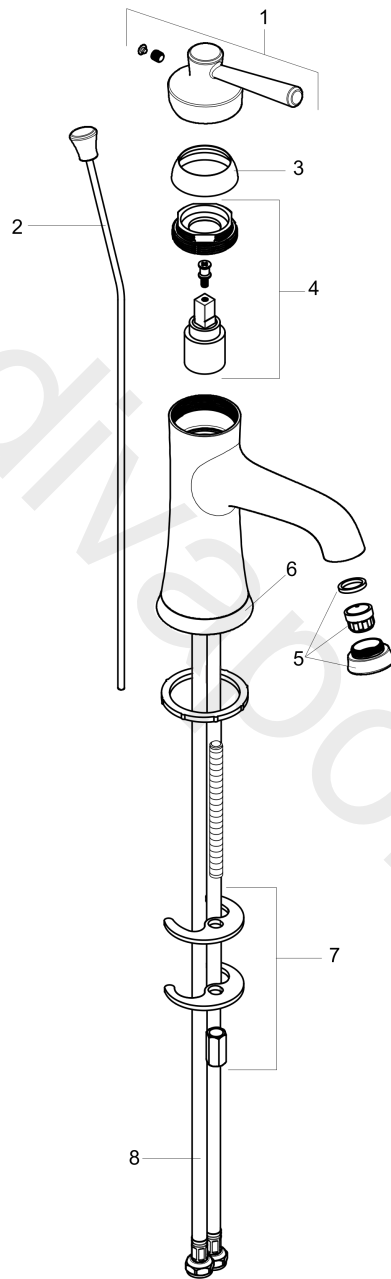

Joleena

Single lever basin mixer 100 with lever handle and pop-up waste set

Finish: **Matt Black** Article Number: **04771670**

Description

product features

- ComfortZone 100
- projection: 125 mm
- handle variant: lever handle
- spray type: normal spray
- maximum flow rate at 3 bar: 4,5 l/min
- ceramic cartridge
- pop-up waste set G 1
- connection type: G 3/8 connections

Technology

Product image

Joleena

Single lever basin mixer 100 with lever handle and pop-up waste set

Finish: **Matt Black** Article Number: **04771670**

Exploded Drawing

Year of production: >01/20

Joleena

Single lever basin mixer 100 with lever handle and pop-up waste set

Finish: **Matt Black** Article Number: **04771670**

Spare part list

Year of production: >01/20

Pos.	Description	Article Number	Price	PU
1	handle	93534670	-	1
2	pull rod	93529670	-	1
4	cartridge, assy	93268000	-	1
5	aerator M24x1 (4,5 l/min)	93531671	-	1
6	escutcheon	93530670	-	1
7	fixing set	96016000	£ 35,00	1
8	connection hose 600 mm	93528001	-	1