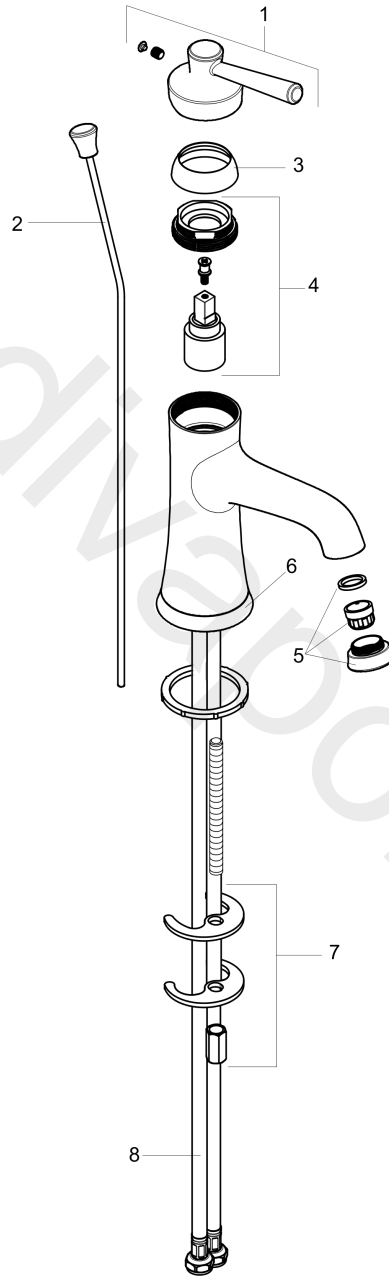

Joleena

Single lever basin mixer 100 with lever handle and pop-up waste set

Finish: **Chrome** Article Number: **04771000**

Description

product features

- ComfortZone 100
- projection: 125 mm
- handle variant: lever handle
- spray type: normal spray
- maximum flow rate at 3 bar: 4,5 l/min
- ceramic cartridge
- pop-up waste set G 1
- connection type: G 3/8 connections

Technology

Product image

Joleena

Single lever basin mixer 100 with lever handle and pop-up waste set

Finish: **Chrome** Article Number: **04771000**

Exploded Drawing

Year of production: >06/19

Joleena

Single lever basin mixer 100 with lever handle and pop-up waste set

Finish: **Chrome** Article Number: **04771000**

Spare part list

Year of production: >06/19

Pos.	Description	Article Number	Price	PU
1	handle	93534000	-	1
2	pull rod	93529000	-	1
3	flange	93273000	-	1
4	cartridge, assy	93268000	-	1
5	aerator M24x1 (4,5 l/min)	93531001	-	1
6	escutcheon	93530000	-	1
7	fixing set	96016000	£ 35,00	1
8	connection hose 600 mm	93528001	-	1
a	pop up waste	88509000	-	1