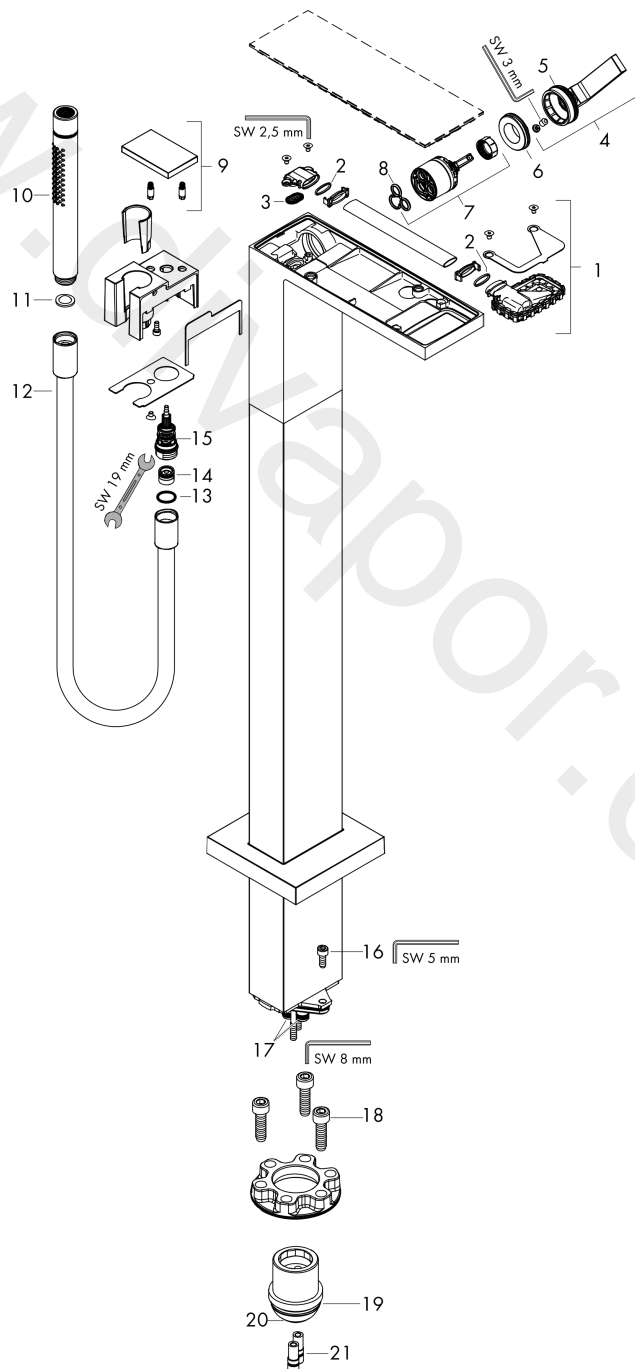

### product features

- consists of: single lever bath mixer floor standing, baton hand shower, shower hose, shower holder
- 2 functions
- projection: 196 mm
- spray type mixer: normal spray
- spray type hand shower: Rain, Mono
- maximum flow rate at 3 bar: 20 l/min
- flow rate for bath spout at 3 bar: 20 l/min
- flow rate of hand shower at 3 bar: 13 l/min
- Ceramic cartridge
- temperature limitation adjustable
- diverter with automatic resetting
- non-return valve
- connection dimension: DN15
- connection type: basic set
- deck mounted
- min. operating pressure: 1 bar
- max. operating pressure: 10 bar

## Exploded Drawing

Year of production: >07/19

**AXOR MyEdition**  
**Single lever bath mixer floor-standing without plate**  
 Finish: **Chrome** Article Number: **47442000**

## Spare part list

Year of production: >07/19

Pos.		Article Number	Price	PU
1	spray former	93376000	£ 96,00	1
2	O-ring 13x1,5	98475000	£ 3,30	1
3	filter packing	93378000	£ 25,00	1
4	handle	93361000	£ 173,00	1
5	O-ring 35x1,5	92114000	£ 6,10	1
6	nut	93363000	£ 43,00	1
7	cartridge, assy	93185000	£ 137,00	1
8	seal	95008000	£ 9,00	1
9	diverter knob	93362000	£ 275,00	1
10	handshower	28532000	£ 223,00	1
11	filter packing	94246000	£ 3,30	1
12	shower hose 1,25 m	28282000	£ 67,00	1
13	seal	98058000	£ 3,30	1
14	set of non return valves DW 15	94074000	£ 16,10	1
15	selector	97978000	£ 64,00	1
16	hexagon socket screw M6x16	92857000	£ 3,30	1
17	O-ring 9x1,5	98117000	£ 3,30	1
18	hexagon socket screw M10x35	97670000	£ 16,10	1
19	O-ring 44x2,5	98162000	£ 3,30	1
20	O-ring 29x3	98371000	£ 6,10	1
21	O-ring 7x2	98419000	£ 3,30	1
a	concealed item	10452180	£ 575,00	1
b	extension set 60 mm	97686000	£ 320,00	1
c	cover	47901000	£ 188,00	1
d	cover	47901600	£ 188,00	1
e	cover	47904140	£ 282,00	1
f	cover	47907000	£ 565,00	1
g	cover	47910000	£ 565,00	1
h	cover	47914000	£ 565,00	1
i	cover	47917000	£ 565,00	1
j	cover	47904000	£ 188,00	1