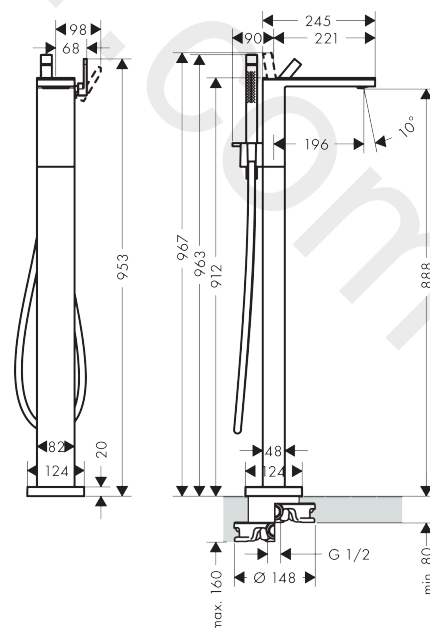

Scale drawing