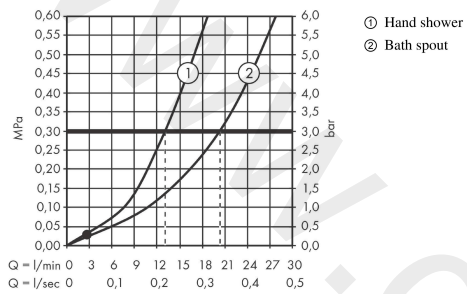

AXOR MyEdition
Single lever bath mixer floor-standing without plate
Finish: **Chrome** Article Number: **47442000**

Flowchart