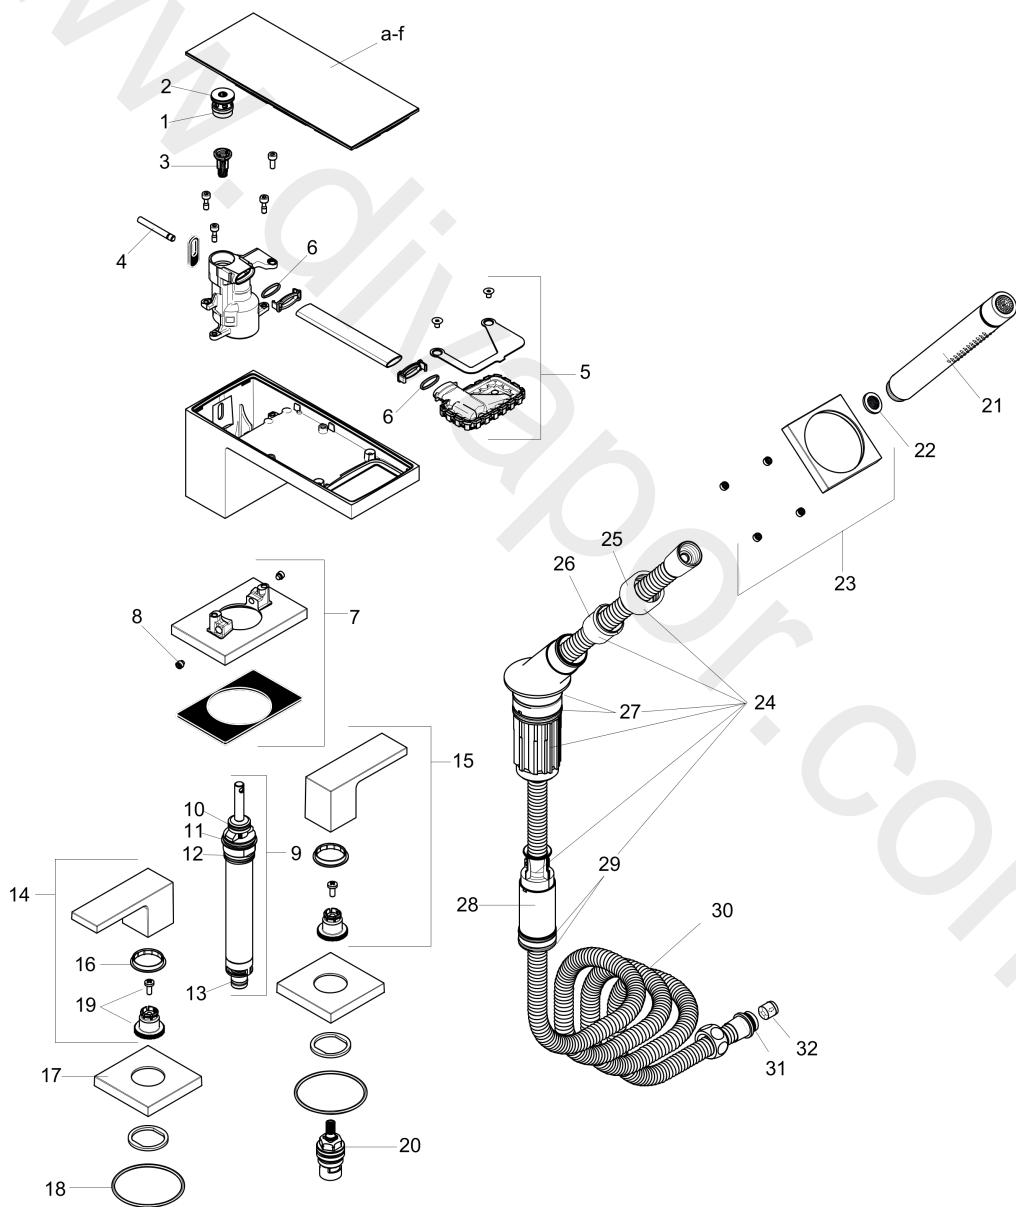

AXOR MyEdition
4-hole rim mounted bath mixer without plate
Finish: **Chrome** Article Number: **47432001**

Exploded Drawing

Year of production: >02/19

AXOR MyEdition
4-hole rim mounted bath mixer without plate
Finish: **Chrome** Article Number: **47432001**

Spare part list

Year of production: >02/19

Pos.		Article Number	Price	PU
1	service unit	93369000	-	1
2	O-ring 17x1,5	98137000	£ 3,30	1
3	filter insert	97708000	£ 6,10	1
4	diverter knob	98707000	£ 25,00	1
5	spray former	93376000	£ 96,00	1
6	O-ring 13x1,5	98475000	£ 3,30	1
7	escutcheon for spout	93368000	£ 110,00	1
8	hollow set screw M6x6	97660000	£ 3,30	1
9	selector assy	96775000	£ 79,00	1
10	O-Ring 14x2,5	98189000	£ 3,30	1
11	O-Ring 23x2,5	98183000	£ 3,30	1
12	O-Ring 22x2	98185000	£ 3,30	1
13	O-ring 9x2,5	98217000	£ 3,30	1
14	handle for hot water	93364000	£ 79,00	1
15	handle for cold water	93365000	£ 79,00	1
16	set of color-rings cold / hot water	95819000	£ 13,30	1
17	escutcheon for handle	93366000	£ 64,00	1
18	O-ring 56x2	98468000	£ 9,00	1
19	handle fixing set	94184000	£ 6,10	1
20	shut off unit left closing	94008000	£ 43,00	1
21	handshower	04486000	-	1
22	filter packing	94246000	£ 3,30	1
23	escutcheon for shower holder	93367000	£ 51,00	1
24	shower holder, assy	95996000	£ 137,00	1
25	nut	97584000	£ 16,10	1
26	insert for shower holder	96942000	£ 13,30	1
27	O-ring 38x2,5	98198000	£ 6,10	1
28	hose brake	98656000	£ 20,50	1
29	O-Ring 28x2	98194000	£ 3,30	1
30	shower hose 2,00 m	94148000	£ 79,00	1
31	O-ring 11x2	98127000	£ 3,30	1
32	set of non return valves DW 15	94074000	£ 16,10	1
a	cover	47906000	£ 440,00	1
b	cover	47909000	£ 440,00	1