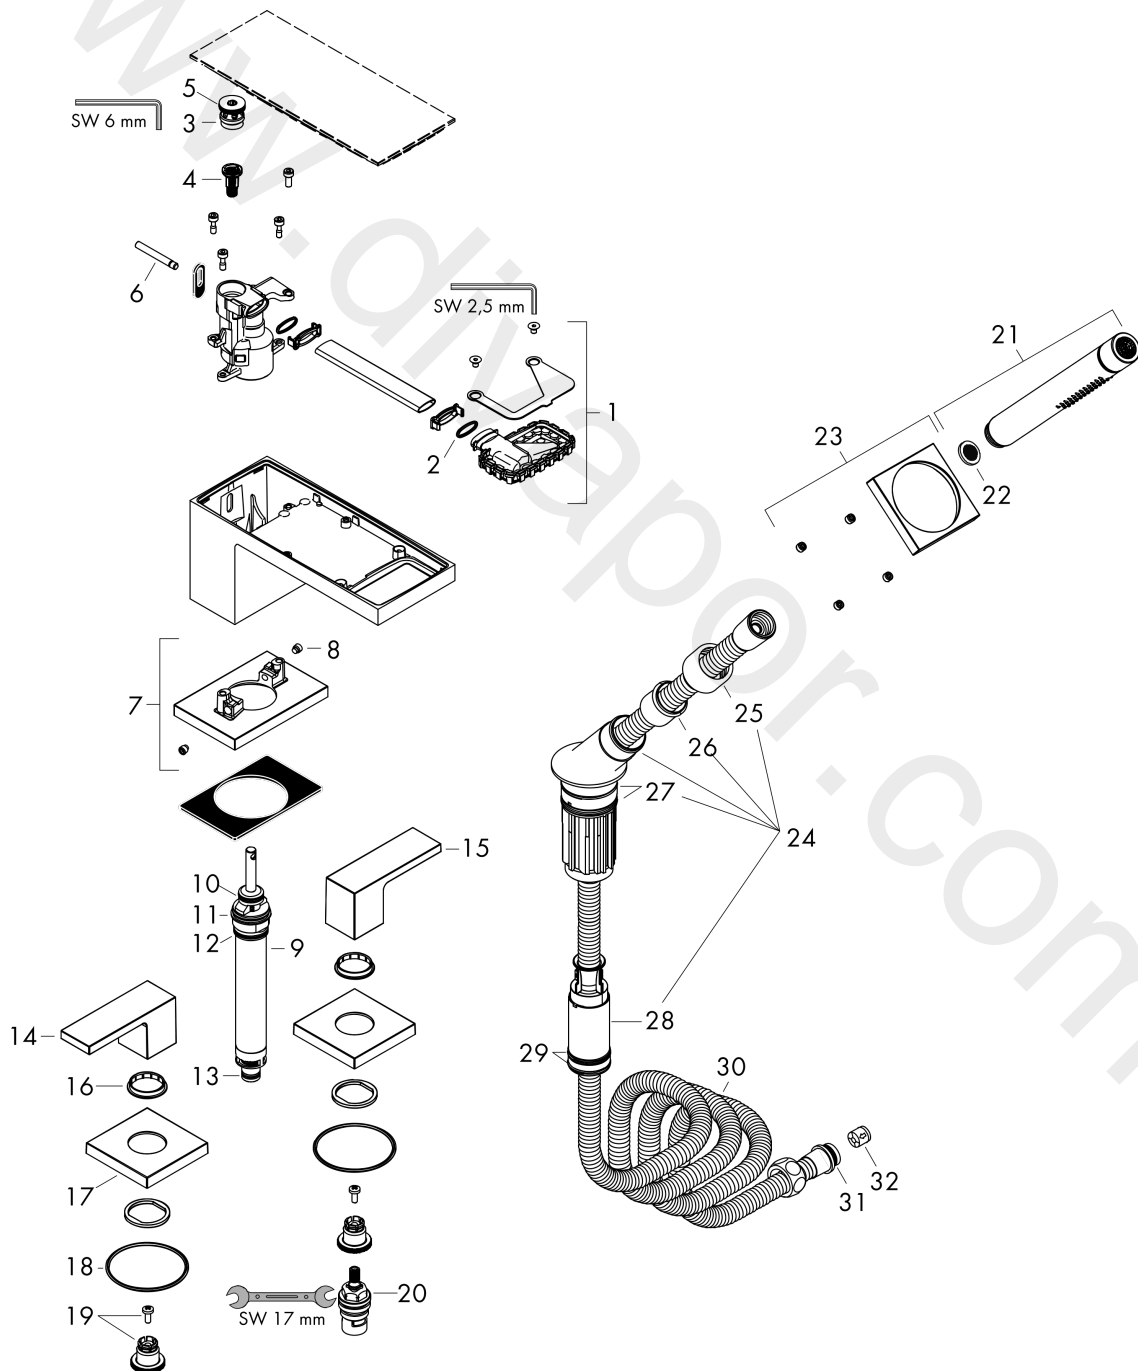

Exploded Drawing

Year of production: >10/18

AXOR MyEdition
4-hole rim mounted bath mixer without plate
 Finish: **Chrome** Article Number: **47432000**

Spare part list

Year of production: >10/18

| Pos. | | Article Number | Price | PU |
|------|-------------------------------------|----------------|----------|----|
| 1 | spray former | 93376000 | £ 96,00 | 1 |
| 2 | O-ring 13x1,5 | 98475000 | £ 3,30 | 1 |
| 3 | service unit | 93369000 | - | 1 |
| 4 | O-ring 17x1,5 | 98137000 | £ 3,30 | 1 |
| 5 | filter insert | 97708000 | £ 6,10 | 1 |
| 6 | diverter knob | 98707000 | £ 25,00 | 1 |
| 7 | escutcheon for spout | 93368000 | £ 110,00 | 1 |
| 8 | hollow set screw M6x6 | 97660000 | £ 3,30 | 1 |
| 9 | selector assy | 96775000 | £ 79,00 | 1 |
| 10 | O-Ring 14x2,5 | 98189000 | £ 3,30 | 1 |
| 11 | O-Ring 23x2,5 | 98183000 | £ 3,30 | 1 |
| 12 | O-Ring 22x2 | 98185000 | £ 3,30 | 1 |
| 13 | O-ring 9x2,5 | 98217000 | £ 3,30 | 1 |
| 14 | handle for hot water | 93364000 | £ 79,00 | 1 |
| 15 | handle for cold water | 93365000 | £ 79,00 | 1 |
| 16 | set of color-rings cold / hot water | 95819000 | £ 13,30 | 1 |
| 17 | escutcheon for handle | 93366000 | £ 64,00 | 1 |
| 18 | O-ring 56x2 | 98468000 | £ 9,00 | 1 |
| 19 | handle fixing set | 94184000 | £ 6,10 | 1 |
| 20 | shut off unit left closing | 94008000 | £ 43,00 | 1 |
| 21 | handshower | 28532000 | £ 223,00 | 1 |
| 22 | filter packing | 94246000 | £ 3,30 | 1 |
| 23 | escutcheon for shower holder | 93367000 | £ 51,00 | 1 |
| 24 | shower holder, assy | 95996000 | £ 137,00 | 1 |
| 25 | nut | 97584000 | £ 16,10 | 1 |
| 26 | insert for shower holder | 96942000 | £ 13,30 | 1 |
| 27 | O-ring 38x2,5 | 98198000 | £ 6,10 | 1 |
| 28 | hose brake | 98656000 | £ 20,50 | 1 |
| 29 | O-Ring 28x2 | 98194000 | £ 3,30 | 1 |
| 30 | shower hose 2,00 m | 94148000 | £ 79,00 | 1 |
| 31 | O-ring 11x2 | 98127000 | £ 3,30 | 1 |
| 32 | set of non return valves DW 15 | 94074000 | £ 16,10 | 1 |
| a | cover | 47906000 | £ 440,00 | 1 |
| b | cover | 47909000 | £ 440,00 | 1 |