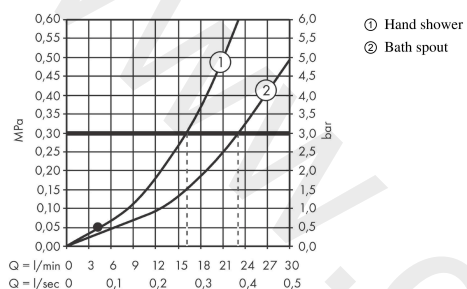

AXOR MyEdition
4-hole rim mounted bath mixer without plate
Finish: **Chrome** Article Number: **47432000**

Flowchart