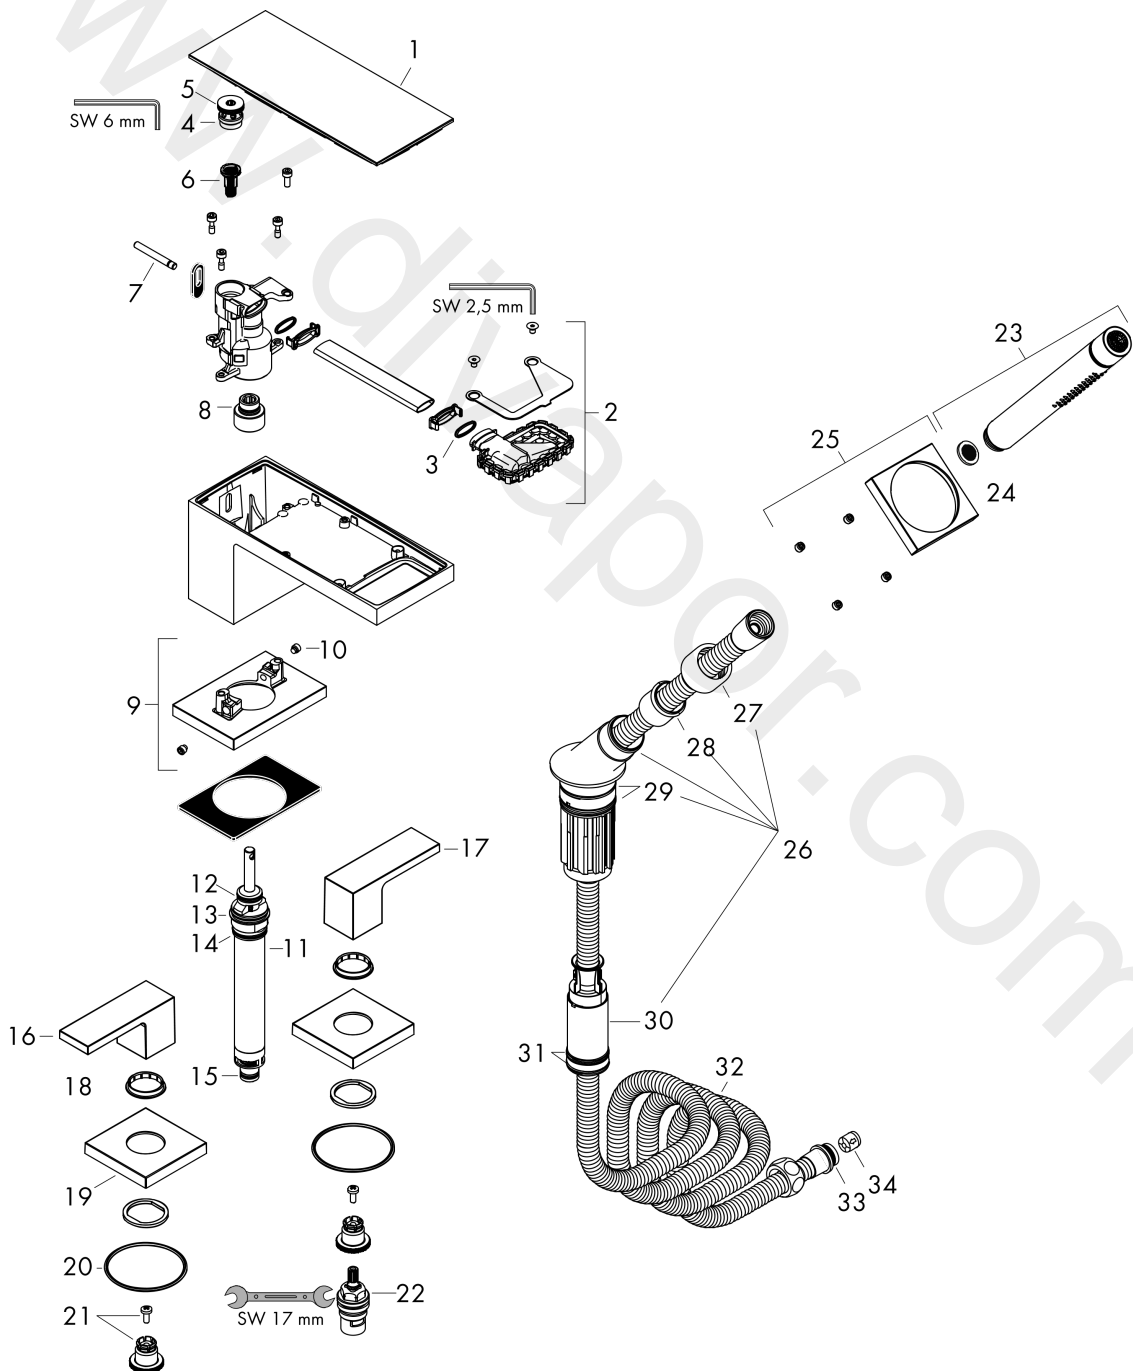

AXOR MyEdition
4-hole rim mounted bath mixer
 Surfaces: Article Number: **47430600**

Exploded Drawing

Year of production: **10/18 - 09/21**

AXOR MyEdition
4-hole rim mounted bath mixer
 Surfaces: Article Number: **47430600**

Spare part list

Year of production: **10/18 - 09/21**

Pos.		Article Number	Price	PU
1	cover	47900600	£ 144,00	1
2	spray former	93376000	£ 96,00	1
3	O-ring 13x1,5	98475000	£ 3,30	1
4	service unit	93369000	-	1
5	O-ring 17x1,5	98137000	£ 3,30	1
6	filter insert	97708000	£ 6,10	1
7	diverter knob	98707000	£ 25,00	1
8	O-ring 12x2	98214000	£ 3,30	1
9	escutcheon for spout	93368000	£ 110,00	1
10	hollow set screw M6x6	97660000	£ 3,30	1
11	selector	94037000	£ 110,00	1
12	O-Ring 14x2,5	98189000	£ 3,30	1
13	O-Ring 23x2,5	98183000	£ 3,30	1
14	O-Ring 22x2	98185000	£ 3,30	1
15	O-ring 9x2,5	98217000	£ 3,30	1
16	handle for cold water	93365000	£ 79,00	1
17	handle for hot water	93364000	£ 79,00	1
18	set of color-rings cold / hot water	95819000	£ 13,30	1
19	escutcheon for handle	93366000	£ 64,00	1
20	O-ring 56x2	98468000	£ 9,00	1
21	handle fixing set	94184000	£ 6,10	1
22	shut off unit left closing	94008000	£ 43,00	1
23	handshower	28532000	£ 223,00	1
24	filter packing	94246000	£ 3,30	1
25	escutcheon for shower holder	93367000	£ 51,00	1
26	shower holder, assy	95996000	£ 137,00	1
27	nut	97584000	£ 16,10	1
28	insert for shower holder	96942000	£ 13,30	1
29	O-ring 38x2,5	98198000	£ 6,10	1
30	hose brake	98656000	£ 20,50	1
31	O-Ring 28x2	98194000	£ 3,30	1
32	shower hose 2,00 m	94148000	£ 79,00	1
33	O-ring 11x2	98127000	£ 3,30	1
34	set of non return valves DW 15	94074000	£ 16,10	1