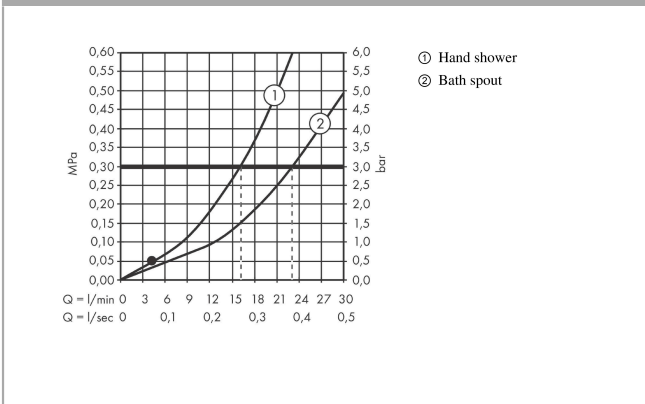

AXOR MyEdition

4-hole rim mounted bath mixer

Finish: **Chrome/Black Glass** Article Number: **47430600**

product features

- consists of: 4-hole rim mounted bath mixer, plate, baton hand shower, Secuflex hose set, shower holder
- 2 functions
- projection: 151 mm
- plate of glass made of safety glass
- spray type mixer: normal spray
- spray type hand shower: Rain, Mono
- maximum pull-out length of hand shower: 1.10 m
- maximum flow rate at 3 bar: 22 l/min
- flow rate for bath spout at 3 bar: 22 l/min
- flow rate of hand shower at 3 bar: 16 l/min
- ceramic valves hot/cold 90°
- diverter with automatic resetting
- connection dimension: DN15
- connection type: basic set
- suitable for installation on bath rim
- min. operating pressure: 1 bar
- max. operating pressure: 10 bar

Article Details

Price excl. VAT

1.675,00 £

Technology

AXOR MyEdition
4-hole rim mounted bath mixer
 Finish: **Chrome/Black Glass** Article Number: **47430600**

Product image

Scale drawing

Flowchart