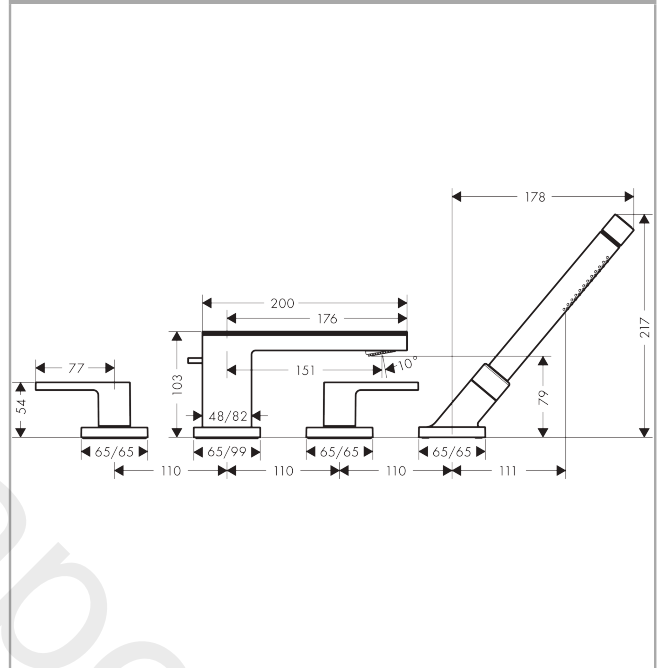

AXOR MyEdition

4-hole rim mounted bath mixer

Finish: **Chrome/Black Glass** Article Number: **47430600**

product features

- consists of: 4-hole rim mounted bath mixer, plate, baton hand shower, Secuflex hose set, shower holder
- 2 functions
- projection: 151 mm
- plate of glass made of safety glass
- spray type mixer: normal spray
- spray type hand shower: Rain, Mono
- maximum pull-out length of hand shower: 1.10 m
- maximum flow rate at 3 bar: 22 l/min
- flow rate for bath spout at 3 bar: 22 l/min
- flow rate of hand shower at 3 bar: 16 l/min
- ceramic valves hot/cold 90°
- diverter with automatic resetting
- connection dimension: DN15
- connection type: basic set
- suitable for installation on bath rim
- min. operating pressure: 1 bar
- max. operating pressure: 10 bar

Article Details

Price excl. VAT

1.675,00 £

Technology

AXOR MyEdition
4-hole rim mounted bath mixer
 Finish: **Chrome/Black Glass** Article Number: **47430600**

Product image

Scale drawing

Flowchart