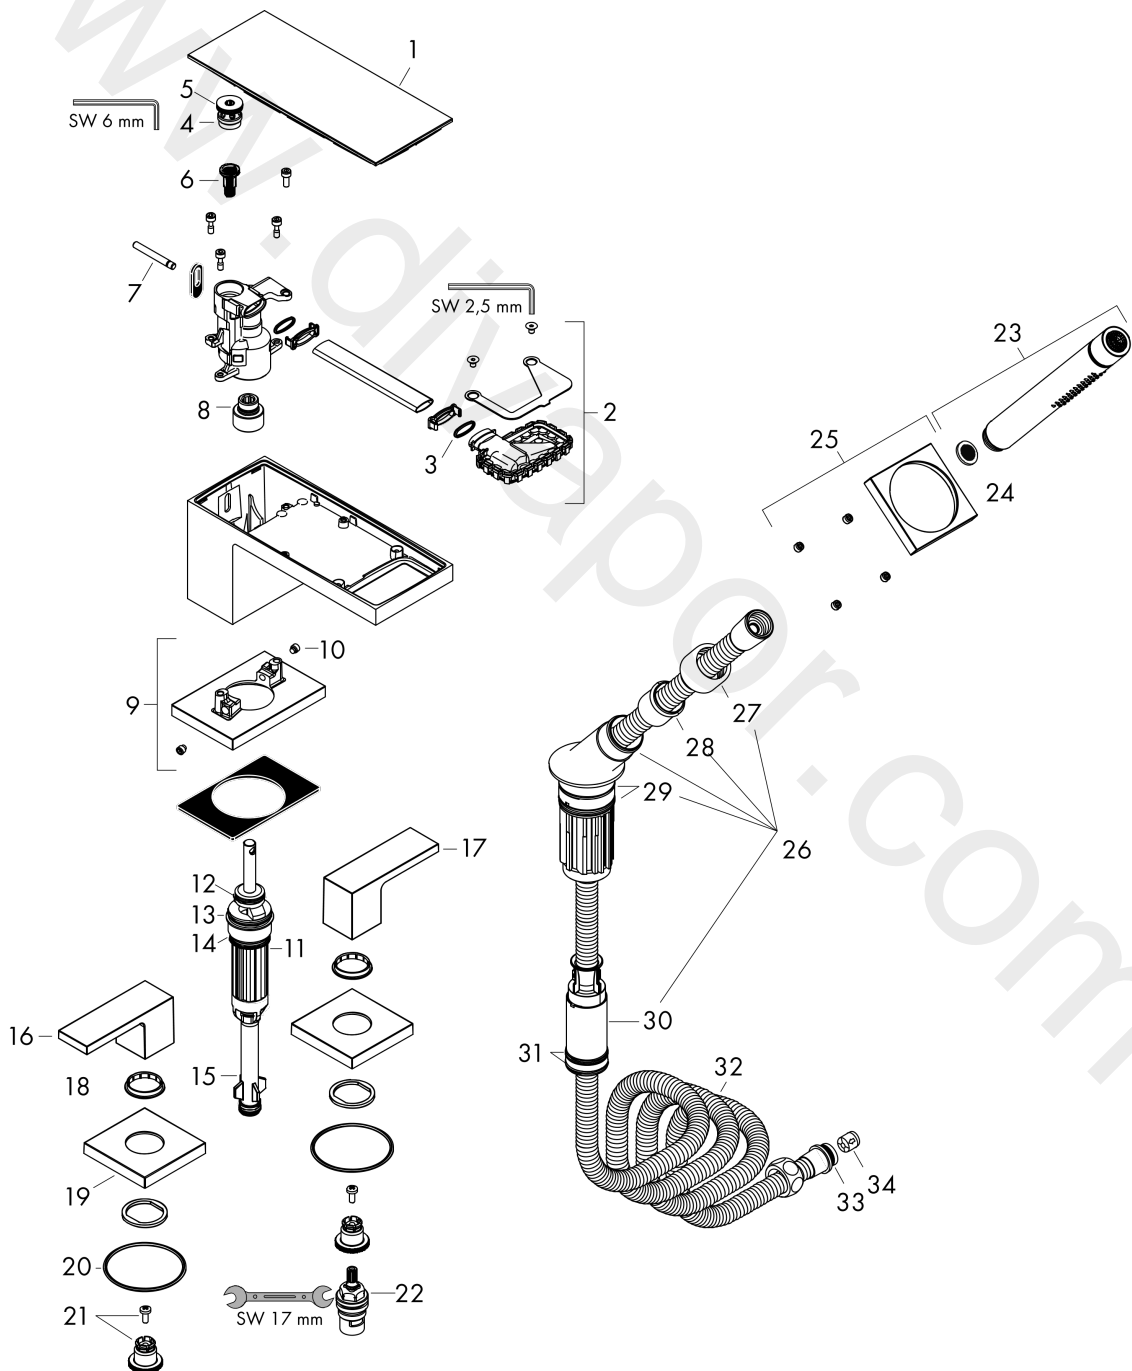

AXOR MyEdition
4-hole rim mounted bath mixer
Finish: **Chrome/Black Glass** Article Number: **47430600**

Exploded Drawing

Year of production: >10/21

AXOR MyEdition
4-hole rim mounted bath mixer
Finish: **Chrome/Black Glass** Article Number: **47430600**

Spare part list

Year of production: >10/21

Pos.		Article Number	Price	PU
1	cover	47900600	£ 144,00	1
2	spray former	93376000	£ 96,00	1
3	O-ring 13x1,5	98475000	£ 3,30	1
4	service unit	93369000	-	1
5	O-ring 17x1,5	98137000	£ 3,30	1
6	filter insert	97708000	£ 6,10	1
7	diverter knob	98707000	£ 25,00	1
8	O-ring 12x2	98214000	£ 3,30	1
9	escutcheon for spout	93368000	£ 110,00	1
10	hollow set screw M6x6	97660000	£ 3,30	1
11	selector	94037000	£ 110,00	1
12	O-Ring 14x2,5	98189000	£ 3,30	1
13	O-Ring 23x2,5	98183000	£ 3,30	1
14	O-ring 20x2,5	92602000	£ 6,10	1
15	O-ring 9x2,5	98217000	£ 3,30	1
16	handle for cold water	93365000	£ 79,00	1
17	handle for hot water	93364000	£ 79,00	1
18	set of color-rings cold / hot water	95819000	£ 13,30	1
19	escutcheon for handle	93366000	£ 64,00	1
20	O-ring 56x2	98468000	£ 9,00	1
21	handle fixing set	94184000	£ 6,10	1
22	shut off unit left closing	94008000	£ 43,00	1
23	handshower	28532000	£ 223,00	1
24	filter packing	94246000	£ 3,30	1
25	escutcheon for shower holder	93367000	£ 51,00	1
26	shower holder, assy	95996000	£ 137,00	1
27	nut	97584000	£ 16,10	1
28	insert for shower holder	96942000	£ 13,30	1
29	O-ring 38x2,5	98198000	£ 6,10	1
30	hose brake	98656000	£ 20,50	1
31	O-Ring 28x2	98194000	£ 3,30	1
32	shower hose 2,00 m	94148000	£ 79,00	1
33	O-ring 11x2	98127000	£ 3,30	1
34	set of non return valves DW 15	94074000	£ 16,10	1