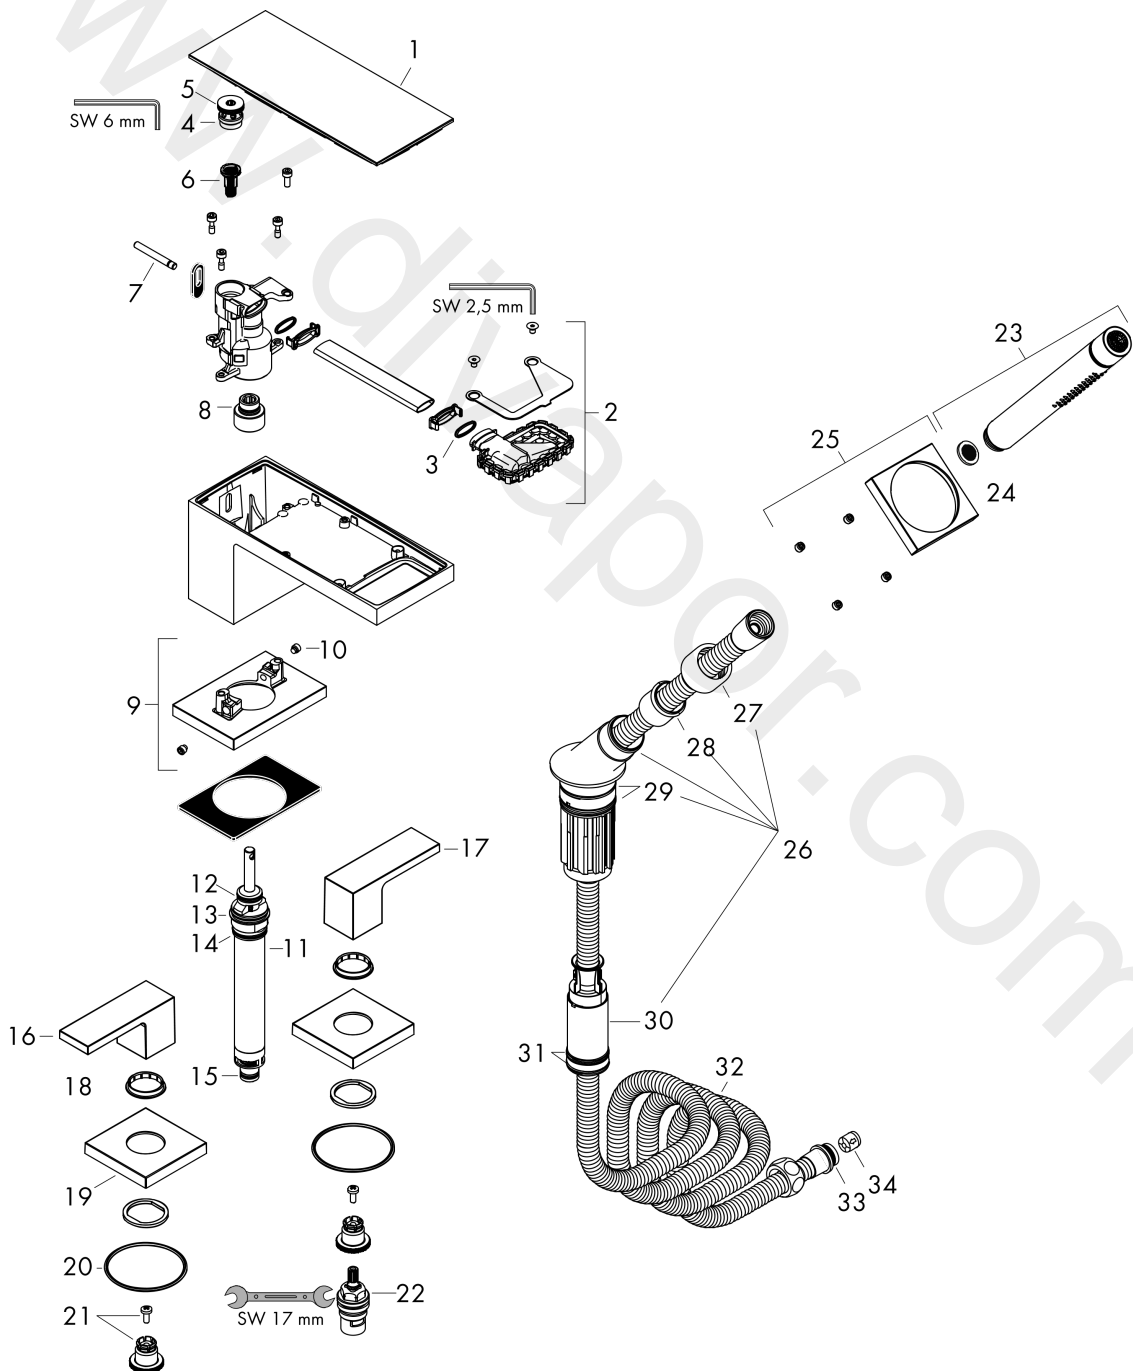

AXOR MyEdition
4-hole rim mounted bath mixer
 Surfaces: Article Number: **47430360**

Exploded Drawing

Year of production: **07/19 - 11/21**

AXOR MyEdition
4-hole rim mounted bath mixer
 Surfaces: Article Number: **47430360**

Spare part list

Year of production: **07/19 - 11/21**

Pos.		Article Number	Price	PU
1	cover	47903140	£ 216,00	1
2	spray former	93376350	-	1
3	O-ring 13x1,5	98475000	£ 3,30	1
4	service unit	93369000	-	1
5	O-ring 17x1,5	98137000	£ 3,30	1
6	filter insert	97708000	£ 6,10	1
7	diverter knob	98707350	-	-
8	O-ring 12x2	98214000	£ 3,30	1
9	escutcheon for spout	93368350	-	1
10	hollow set screw M6x6	97660000	£ 3,30	1
11	selector	94037000	£ 110,00	1
12	O-Ring 14x2,5	98189000	£ 3,30	1
13	O-Ring 23x2,5	98183000	£ 3,30	1
14	O-Ring 22x2	98185000	£ 3,30	1
15	O-ring 9x2,5	98217000	£ 3,30	1
16	handle for hot water	93364350	-	1
17	handle for cold water	93365350	-	1
18	set of color-rings cold / hot water	95819000	£ 13,30	1
19	escutcheon for handle	93366350	-	1
20	O-ring 56x2	98468000	£ 9,00	1
21	handle fixing set	94184000	£ 6,10	1
22	shut off unit left closing	94008000	£ 43,00	1
23	handshower	28532350	-	1
24	filter packing	94246000	£ 3,30	1
25	escutcheon for shower holder	93367350	-	1
26	shower holder, assy	95996350	-	-
27	nut	97584350	-	1
28	insert for shower holder	96942000	£ 13,30	1
29	O-ring 38x2,5	98198000	£ 6,10	1
30	hose brake	98656000	£ 20,50	1
31	O-Ring 28x2	98194000	£ 3,30	1
32	shower hose 2,00 m	94148000	£ 79,00	1
33	O-ring 11x2	98127000	£ 3,30	1
34	set of non return valves DW 15	94074000	£ 16,10	1

AXOR MyEdition
4-hole rim mounted bath mixer
 Surfaces: Article Number: **47430360**

Spare part list

Year of production: **07/19 - 11/21**

Pos.		Article Number	Price	PU
a	cover	47906000	£ 440,00	1
b	cover	47909000	£ 440,00	1
c	cover	47913000	£ 440,00	1
d	cover	47916000	£ 440,00	1
e	cover	47903350	-	1