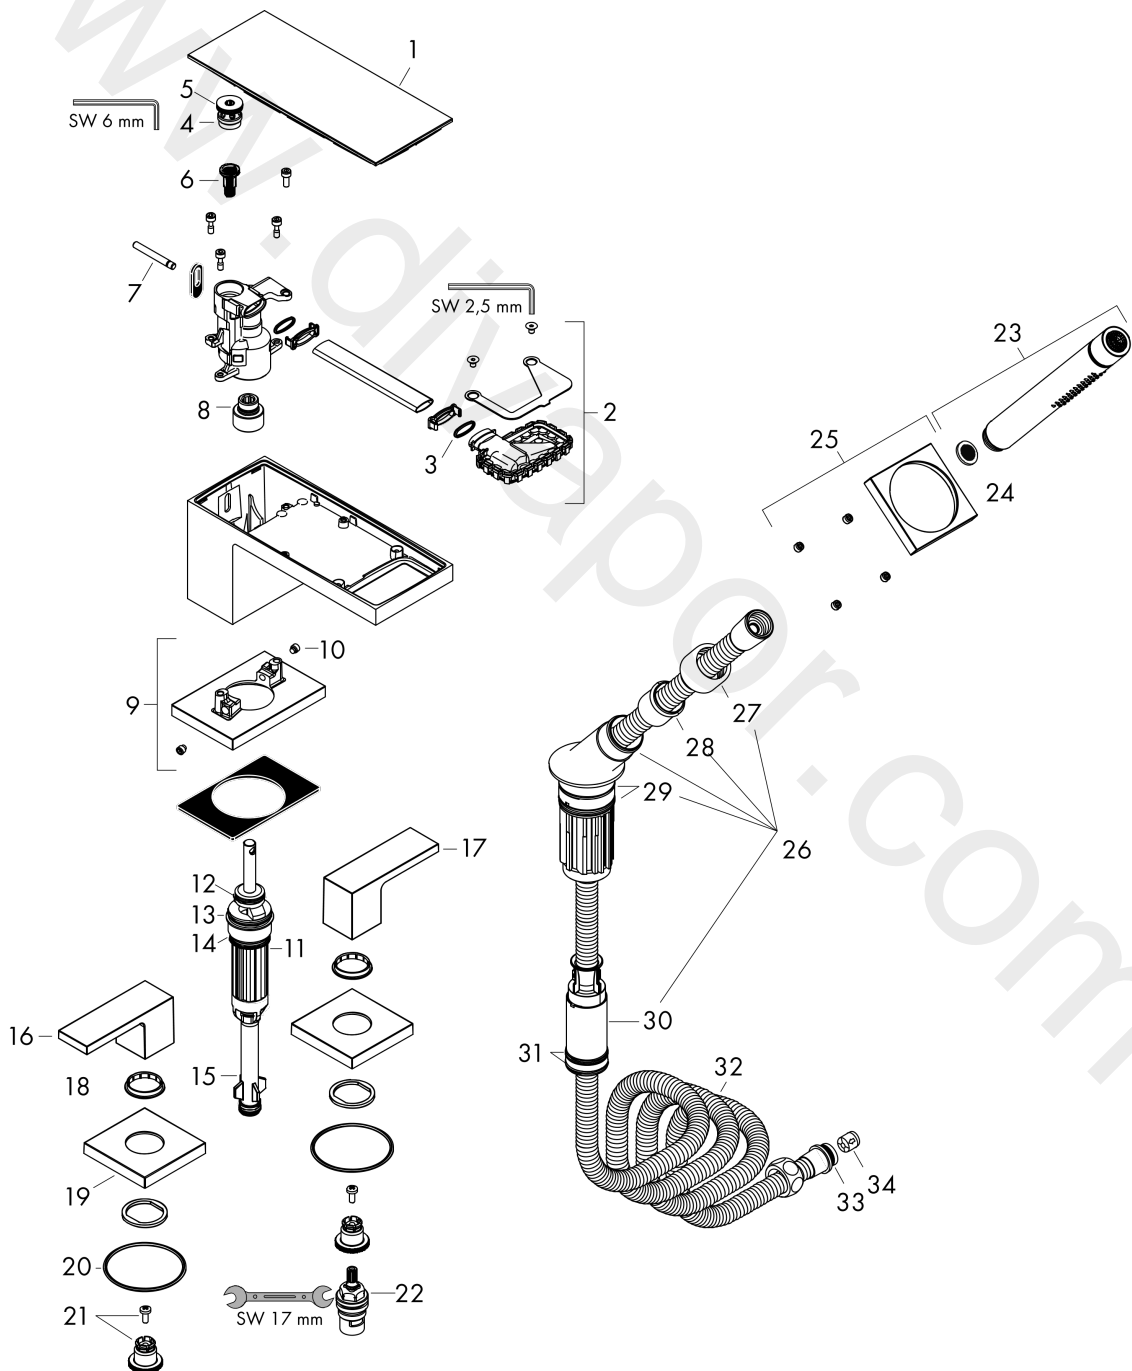

AXOR MyEdition
4-hole rim mounted bath mixer
Finish: **Chrome/Mirror Glass** Article Number: **47430000**

Exploded Drawing

Year of production: >10/21

AXOR MyEdition
4-hole rim mounted bath mixer
Finish: **Chrome/Mirror Glass** Article Number: **47430000**

Spare part list

Year of production: >10/21

Pos.		Article Number	Price	PU
1	cover	47900000	£ 144,00	1
2	spray former	93376000	£ 96,00	1
3	O-ring 13x1,5	98475000	£ 3,30	1
4	service unit	93369000	-	1
5	O-ring 17x1,5	98137000	£ 3,30	1
6	filter insert	97708000	£ 6,10	1
7	diverter knob	98707000	£ 25,00	1
8	O-ring 12x2	98214000	£ 3,30	1
9	escutcheon for spout	93368000	£ 110,00	1
10	hollow set screw M6x6	97660000	£ 3,30	1
11	selector assy	96775000	£ 79,00	1
12	O-Ring 14x2,5	98189000	£ 3,30	1
13	O-Ring 23x2,5	98183000	£ 3,30	1
14	O-ring 20x2,5	92602000	£ 6,10	1
15	O-ring 9x2,5	98217000	£ 3,30	1
16	handle for hot water	93364000	£ 79,00	1
17	handle for cold water	93365000	£ 79,00	1
18	set of color-rings cold / hot water	95819000	£ 13,30	1
19	escutcheon for handle	93366000	£ 64,00	1
20	O-ring 56x2	98468000	£ 9,00	1
21	handle fixing set	94184000	£ 6,10	1
22	shut off unit left closing	94008000	£ 43,00	1
23	handshower	28532000	£ 223,00	1
24	filter packing	94246000	£ 3,30	1
25	escutcheon for shower holder	93367000	£ 51,00	1
26	shower holder, assy	95996000	£ 137,00	1
27	nut	97584000	£ 16,10	1
28	insert for shower holder	96942000	£ 13,30	1
29	O-ring 38x2,5	98198000	£ 6,10	1
30	hose brake	98656000	£ 20,50	1
31	O-Ring 28x2	98194000	£ 3,30	1
32	shower hose 2,00 m	94148000	£ 79,00	1
33	O-ring 11x2	98127000	£ 3,30	1
34	set of non return valves DW 15	94074000	£ 16,10	1