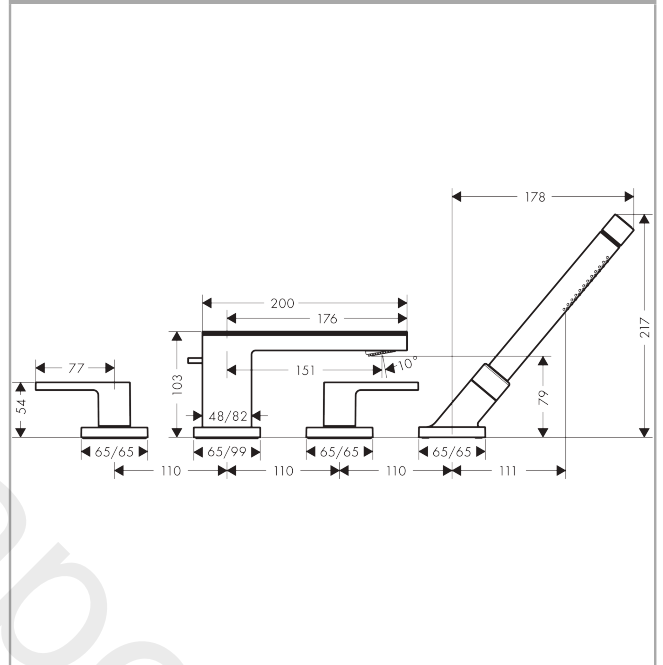

#### product features

- consists of: 4-hole rim mounted bath mixer, plate, baton hand shower, Secuflex hose set, shower holder
- 2 functions
- projection: 151 mm
- plate of glass made of safety glass
- spray type mixer: normal spray
- spray type hand shower: Rain, Mono
- maximum pull-out length of hand shower: 1.10 m
- maximum flow rate at 3 bar: 22 l/min
- flow rate for bath spout at 3 bar: 22 l/min
- flow rate of hand shower at 3 bar: 16 l/min
- ceramic valves hot/cold 90°
- diverter with automatic resetting
- connection dimension: DN15
- connection type: basic set
- suitable for installation on bath rim
- min. operating pressure: 1 bar
- max. operating pressure: 10 bar

## Scale drawing