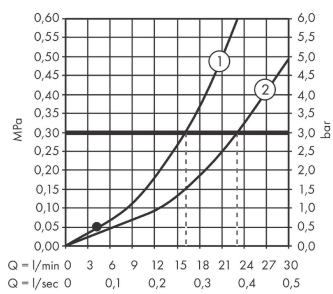

Flowchart

- ① Hand shower
- ② Bath spout