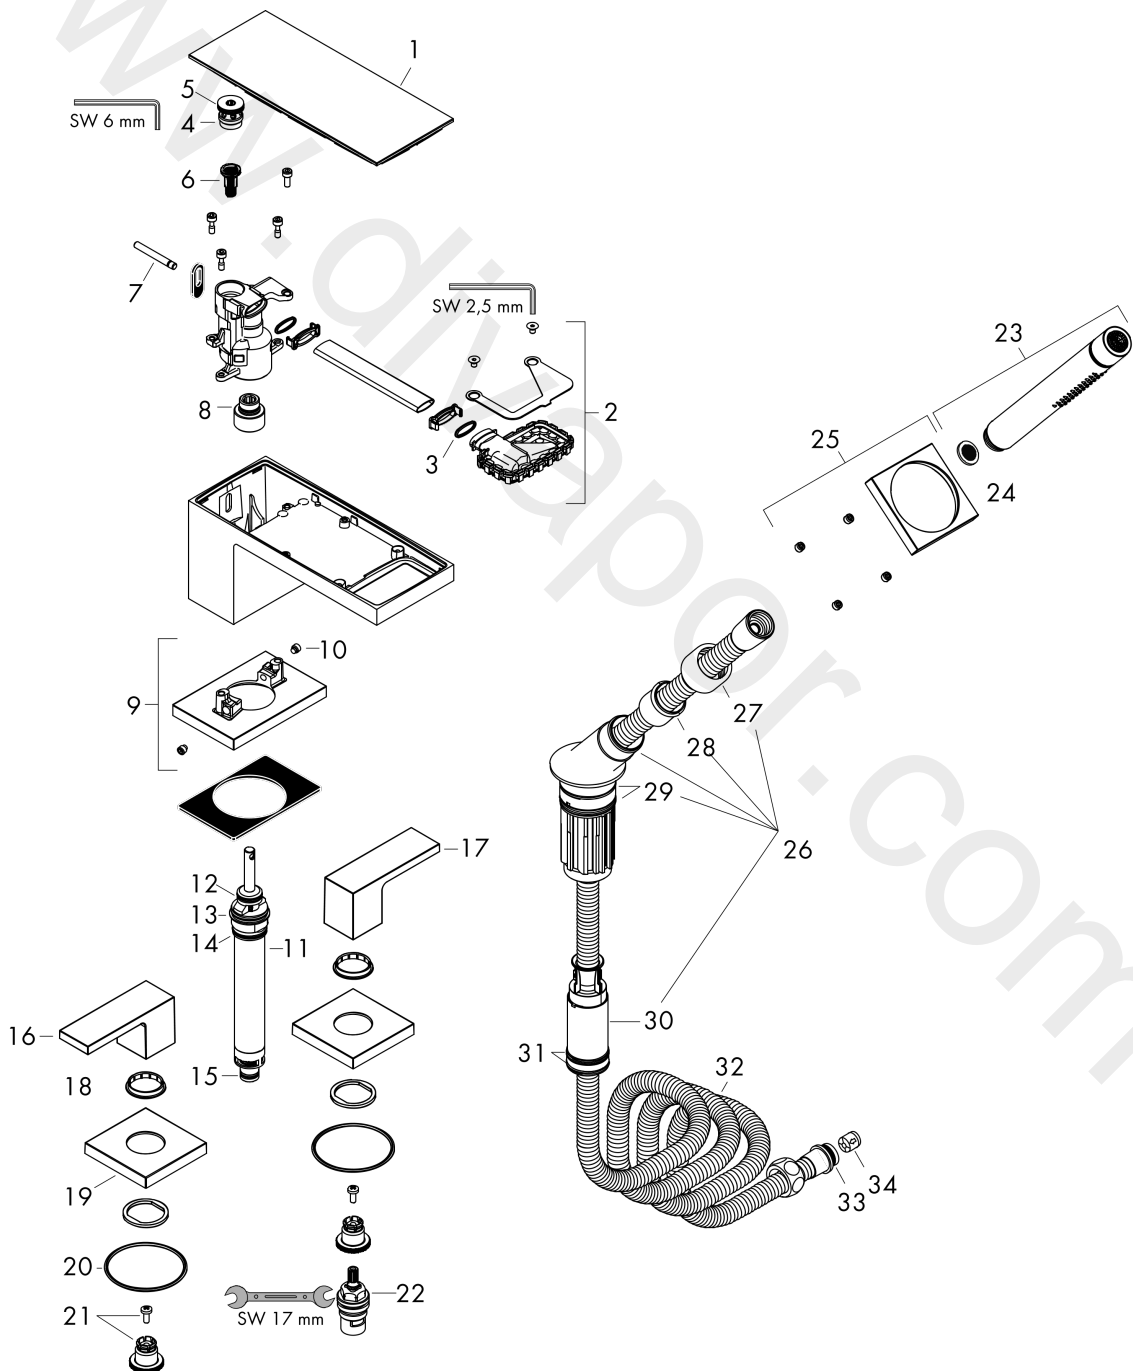

AXOR MyEdition
4-hole rim mounted bath mixer
 Surfaces: Article Number: **47430000**

Exploded Drawing

Year of production: **10/18 - 09/21**

AXOR MyEdition
4-hole rim mounted bath mixer
 Surfaces: Article Number: **47430000**

Spare part list

Year of production: **10/18 - 09/21**

Pos.		Article Number	Price	PU
1	cover	47900000	£ 144,00	1
2	spray former	93376000	£ 96,00	1
3	O-ring 13x1,5	98475000	£ 3,30	1
4	service unit	93369000	-	1
5	O-ring 17x1,5	98137000	£ 3,30	1
6	filter insert	97708000	£ 6,10	1
7	diverter knob	98707000	£ 25,00	1
8	O-ring 12x2	98214000	£ 3,30	1
9	escutcheon for spout	93368000	£ 110,00	1
10	hollow set screw M6x6	97660000	£ 3,30	1
11	selector	94037000	£ 110,00	1
12	O-Ring 14x2,5	98189000	£ 3,30	1
13	O-Ring 23x2,5	98183000	£ 3,30	1
14	O-Ring 22x2	98185000	£ 3,30	1
15	O-ring 9x2,5	98217000	£ 3,30	1
16	handle for hot water	93364000	£ 79,00	1
17	handle for cold water	93365000	£ 79,00	1
18	set of color-rings cold / hot water	95819000	£ 13,30	1
19	escutcheon for handle	93366000	£ 64,00	1
20	O-ring 56x2	98468000	£ 9,00	1
21	handle fixing set	94184000	£ 6,10	1
22	shut off unit left closing	94008000	£ 43,00	1
23	handshower	28532000	£ 223,00	1
24	filter packing	94246000	£ 3,30	1
25	escutcheon for shower holder	93367000	£ 51,00	1
26	shower holder, assy	95996000	£ 137,00	1
27	nut	97584000	£ 16,10	1
28	insert for shower holder	96942000	£ 13,30	1
29	O-ring 38x2,5	98198000	£ 6,10	1
30	hose brake	98656000	£ 20,50	1
31	O-Ring 28x2	98194000	£ 3,30	1
32	shower hose 2,00 m	94148000	£ 79,00	1
33	O-ring 11x2	98127000	£ 3,30	1
34	set of non return valves DW 15	94074000	£ 16,10	1

AXOR MyEdition
4-hole rim mounted bath mixer
 Surfaces: Article Number: **47430000**

Spare part list

Year of production: **10/18 - 09/21**

Pos.		Article Number	Price	PU
a	cover	47903000	£ 144,00	1
b	cover	47906000	£ 440,00	1
c	cover	47909000	£ 440,00	1
d	cover	47913000	£ 440,00	1
e	cover	47916000	£ 440,00	1