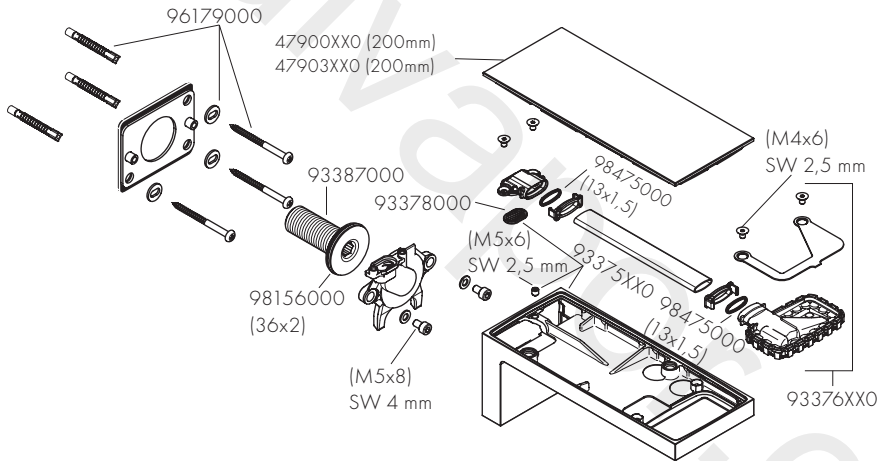

AXOR

XX = Farbcodierung / Couleurs / Colors / Trattamento / Acabados / Kleuren / Overflade / Acabamentos / Kody kolorów / Kód povrchové úpravy / Farebné označenie / 颜色代码 / Цветная кодировка / Värikoodaus / Färgkodning / Spalvos / Boje / Coduri de culori / Χρώματα / Barve / Värvid / Krāsas kodi / Označe boja / Fargekode / Цветово кодиране / 仕上げ色 / Кольори / الألوان / Renkler / Színkódolás / צבעים

00 = Chrome Plated	30 = Polished Redgold	80 = Stainless Steel Optic
02 = Polished Chrome	31 = Brushed Redgold	82 = Brushed Nickel
13 = Polished Bronze	33 = Polished Black Chrome	83 = Polished Nickel
14 = Brushed Bronze	34 = Brushed Black Chrome	93 = Polished Brass
25 = Brushed Gold-Optic	60 = Black/Chrome Plated	95 = Brushed Brass
26 = Brushed Chrome	67 = Matt Black	99 = Gold Plated

AXOR MyEdition

47410XX0 / 47410XX7 / 47412XX0

AXOR / Hansgrohe SE

Austraße 5-9

77761 Schiltach

Deutschland

info@axor-design.com

axor-design.com

03/2023
9.06.566.01