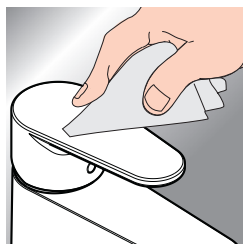

www.axor-design.com/cleaning-recommendation