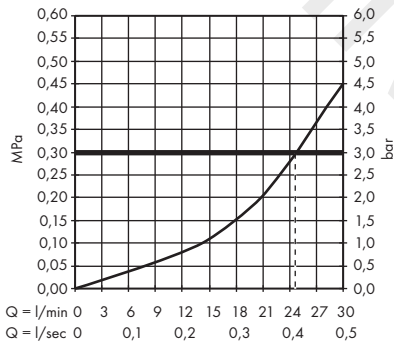

AXOR MyEdition  
47410XX0 / 47410XX7 / 47412XX0

INSTALLATION

AXOR MyEdition

47410XX0 / 47410XX7 / 47412XX0

AXOR MyEdition

47410XX0 / 47410XX7 / 47412XX0

P max. 1,0 MPa = 10 bar

T max. 70 °C