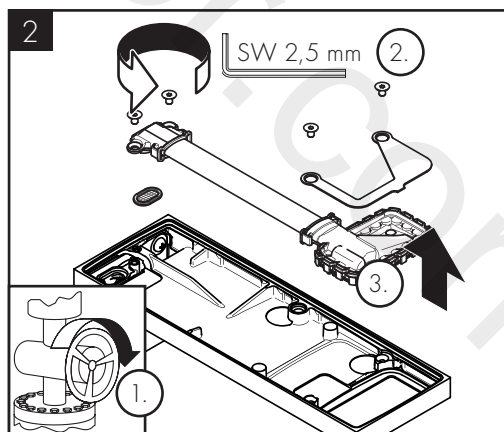

HR / Preporuke za čišćenje / Garancija / Kontakt
RO / Recomandări pentru curățare / Garanție / Contact
EL / Σύσταση καθαρισμού / Εγγύηση / επαφή
SL / Priporočilo za čišćenje / Garancija / Kontakt
ET / Puhastussoovitused / Garantii / Kontakt
LV / Tīrīšanas ieteikumi / Garantija / Kontakti
SR / Preporuke za čišćenje / Garancija / Kontakt
NO / Anbefaling for rengjøring / Garantii / Kontakt
BG / Препоръка за почистване / Гаранция / Контакт
JP / お手入れの方法 / 保証について / ご連絡先
UA / Рекомендації з чищення / Гарантія / контакт
AR / توصيات التنظيف / الضمان / اتصال
TR / Temizleme önerisi / Garantii / Temas
Garanti belgesi ve koşulları için www.hansgrohe.com.tr web sitesini ziyaret ederek; dijital garanti belgenize ulaşabilirsiniz.
HU / Tisztítási tanácsok / Garancia / érintkezés
HE / המלצות לניקוי / אחריות / איש קשר