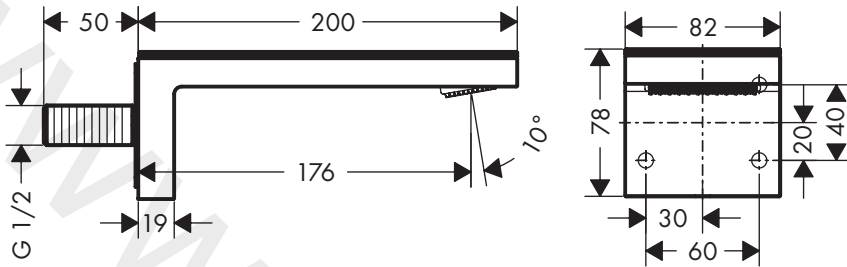

AXOR MyEdition  
47410XX0 / 47410XX7 / 47412XX0

INSTALLATION

AXOR MyEdition

47410XX0 / 47410XX7 / 47412XX0

AXOR MyEdition

47410XX0 / 47410XX7 / 47412XX0

P max. 1,0 MPa = 10 bar

T max. 70 °C