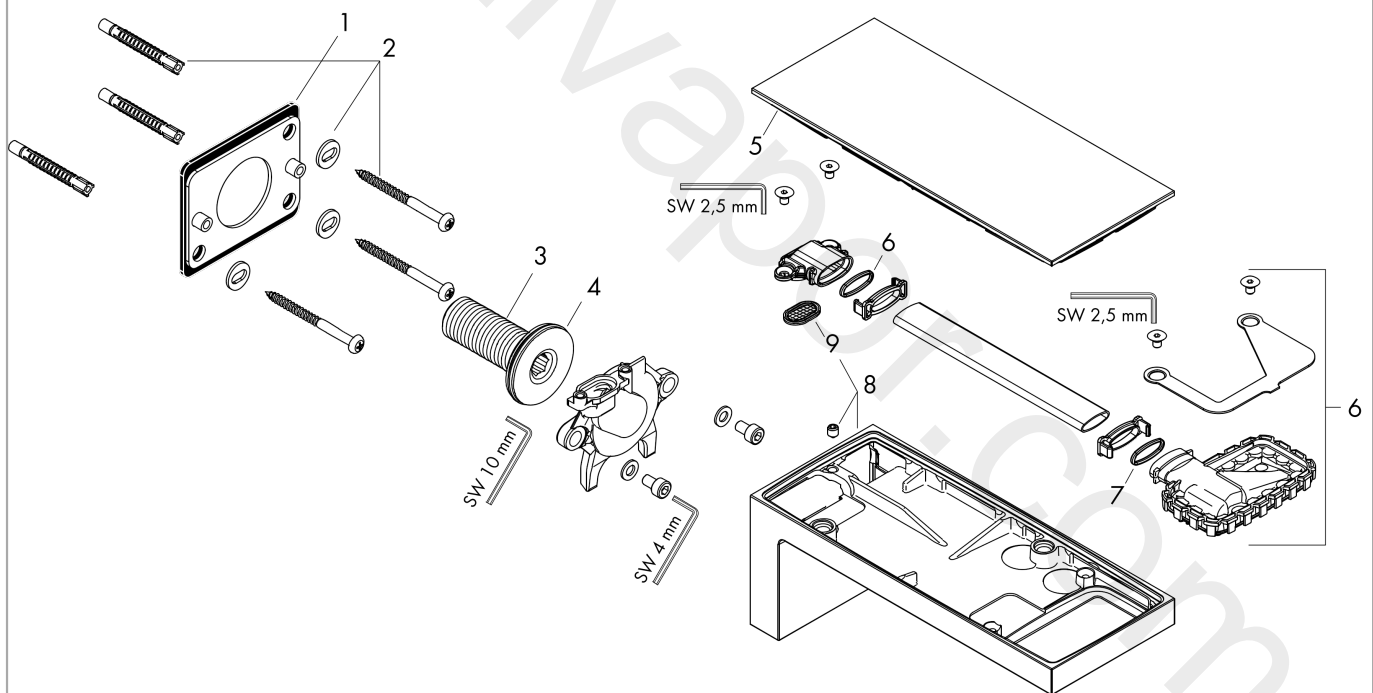

AXOR MyEdition
Bath spout
Finish: **Chrome/Black Glass**   Article Number: **47410600**

Exploded Drawing

Year of production: >10/18

AXOR MyEdition

Bath spout

Finish: **Chrome/Black Glass** Article Number: **47410600**

Spare part list

Year of production: >10/18

Pos.		Article Number	Price	PU
1	installation plate	93925000	£ 51,00	1
2	mounting set	96179000	£ 13,30	1
3	connecting thread G½	93387000	£ 173,00	1
4	O-ring 36x2	98156000	£ 3,30	1
5	cover	47900600	£ 144,00	1
6	spray former	93376000	£ 96,00	1
7	O-ring 13x1,5	98475000	£ 3,30	1
8	spout 200 mm	93375000	-	1
9	filter packing	93378000	£ 25,00	1