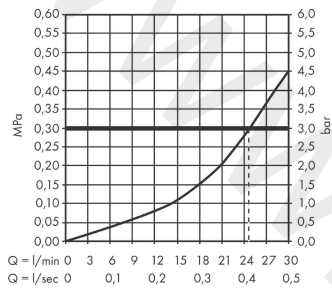

AXOR MyEdition

Bath spout

Finish: **Chrome/Black Glass** Article Number: **47410600**

product features

- consists of: bath spout, plate
- 1 function
- projection: 176 mm
- wall-mounted
- plate of metal
- maximum flow rate at 3 bar: 24 l/min
- connection dimension: DN15
- spray type: normal spray

Article Details

Price excl. VAT

483,33 £

Technology

Product image

Scale drawing

AXOR MyEdition

Bath spout

Finish: **Chrome/Black Glass**

Article Number: **47410600**

Flowchart

The consumption was measured in combination with the appropriate fittings (thermosta/mixer/in-wall valve) to reflect actual application in practice.