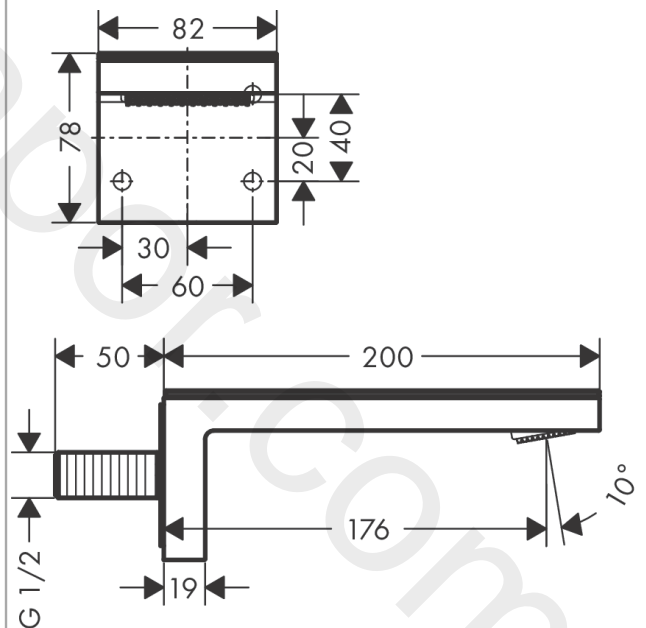

AXOR MyEdition

Bath spout

Finish: **Chrome/Black Glass** Article Number: **47410600**

product features

- consists of: bath spout, plate
- 1 function
- projection: 176 mm
- wall-mounted
- plate of metal
- maximum flow rate at 3 bar: 24 l/min
- connection dimension: DN15
- spray type: normal spray

Article Details

Price excl. VAT

483,33 £

Technology

Product image

Scale drawing

AXOR MyEdition

Bath spout

Finish: **Chrome/Black Glass**

Article Number: **47410600**

Flowchart

The consumption was measured in combination with the appropriate fittings (thermosta/mixer/in-wall valve) to reflect actual application in practice.

Spare part list

Year of production: >10/18

Pos.		Article Number	Price	PU
1	installation plate	93925000	£ 51,00	1
2	mounting set	96179000	£ 13,30	1
3	connecting thread G½	93387000	£ 173,00	1
4	O-ring 36x2	98156000	£ 3,30	1
5	cover	47900600	£ 144,00	1
6	spray former	93376000	£ 96,00	1
7	O-ring 13x1,5	98475000	£ 3,30	1
8	spout 200 mm	93375000	-	1
9	filter packing	93378000	£ 25,00	1