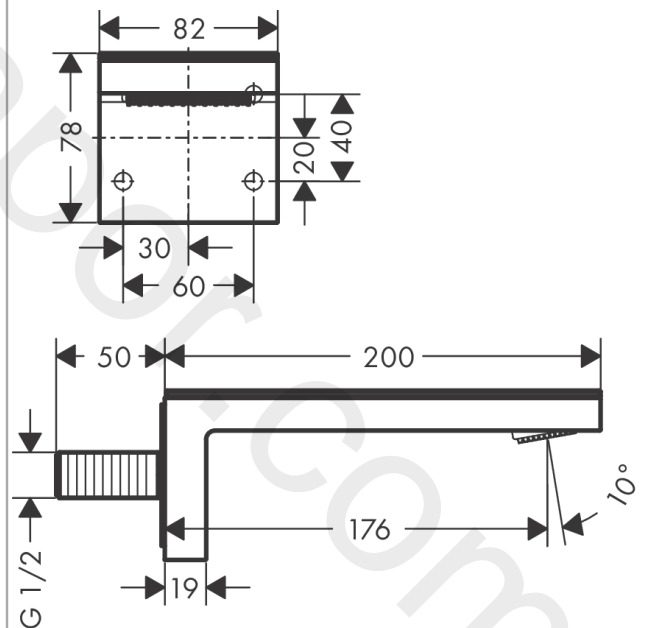

AXOR MyEdition

Bath spout

Finish: **Satin Black / Brushed Bronze**

Article Number: **47410360**

product features

- consists of: bath spout, plate
- 1 function
- projection: 176 mm
- wall-mounted
- plate of metal
- maximum flow rate at 3 bar: 24 l/min
- connection dimension: DN15
- spray type: normal spray

Technology

Product image

Scale drawing

AXOR MyEdition

Bath spout

Finish: **Satin Black / Brushed Bronze**

Article Number: **47410360**

Flowchart

Article Number: **47410360**

Exploded Drawing

Year of production: >07/19

AXOR MyEdition

Bath spout

Finish: **Satin Black / Brushed Bronze**

Article Number: **47410360**

Spare part list

Year of production: >07/19

Pos.		Article Number	Price	PU
1	installation plate	93925000	£ 51,00	1
2	connecting thread G½	93387000	£ 173,00	1
3	O-ring 36x2	98156000	£ 3,30	1
4	cover	47903140	£ 216,00	1
5	spray former	93376350	-	1
6	O-ring 13x1,5	98475000	£ 3,30	1
7	filter packing	93378000	£ 25,00	1
8	spout 200 mm	93375350	-	1
a	cover	47900000	£ 144,00	1
b	cover	47909000	£ 440,00	1
c	cover	47913000	£ 440,00	1
d	cover	47916000	£ 440,00	1
e	cover	47906000	£ 440,00	1