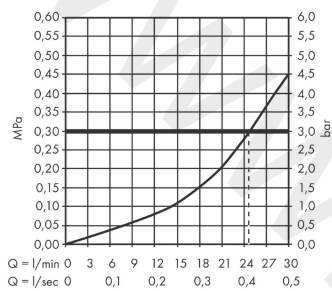

AXOR MyEdition

Bath spout

Finish: **Satin Black / Brushed Bronze**

Article Number: **47410360**

Flowchart

The consumption was measured in combination with the appropriate fittings (thermosta/mixer/in-wall valve) to reflect actual application in practice.