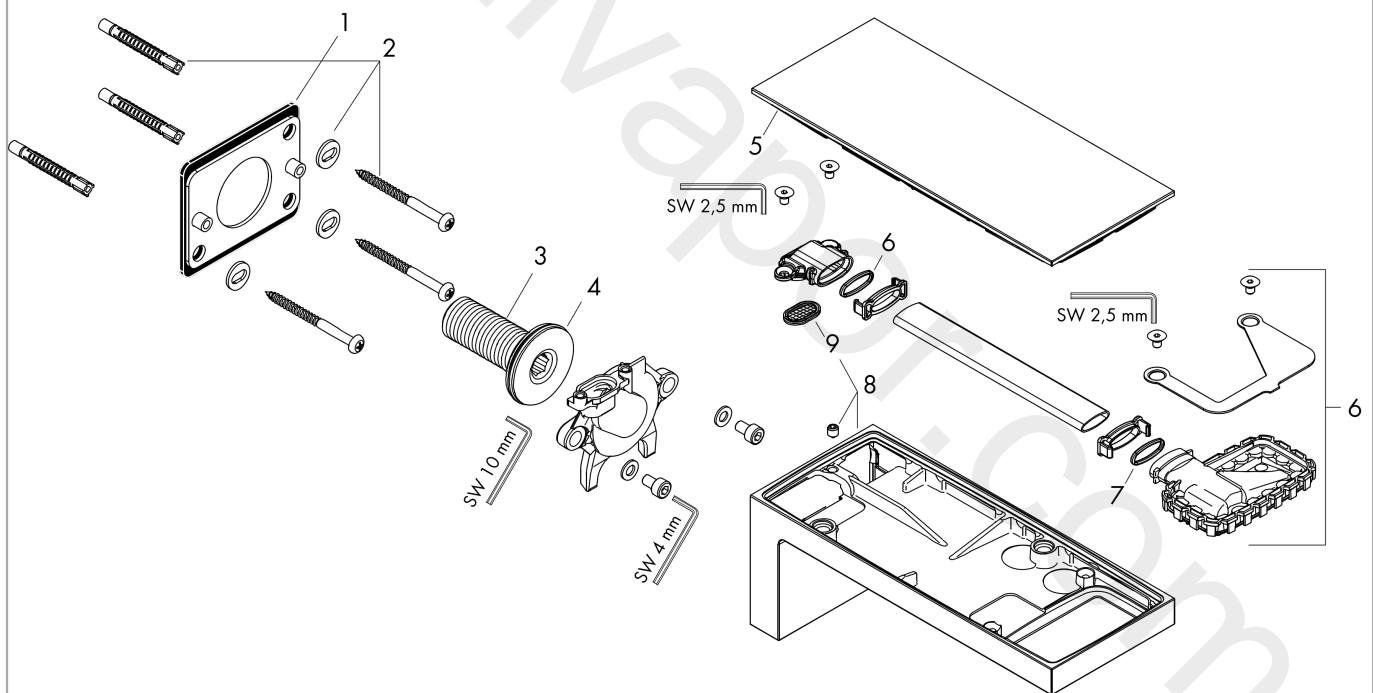

AXOR MyEdition

Bath spout

Finish: **Satin Black / Brushed Bronze**

Article Number: **47410360**

product features

- consists of: bath spout, plate
- 1 function
- projection: 176 mm
- wall-mounted
- plate of metal
- maximum flow rate at 3 bar: 24 l/min
- connection dimension: DN15
- spray type: normal spray

Article Number: **47410360**

Exploded Drawing

Year of production: >07/19

AXOR MyEdition

Bath spout

Finish: **Satin Black / Brushed Bronze**

Article Number: **47410360**

Spare part list

Year of production: >07/19

Pos.		Article Number	Price	PU
1	installation plate	93925000	£ 51,00	1
2	connecting thread G½	93387000	£ 173,00	1
3	O-ring 36x2	98156000	£ 3,30	1
4	cover	47903140	£ 216,00	1
5	spray former	93376350	-	1
6	O-ring 13x1,5	98475000	£ 3,30	1
7	filter packing	93378000	£ 25,00	1
8	spout 200 mm	93375350	-	1
a	cover	47900000	£ 144,00	1
b	cover	47909000	£ 440,00	1
c	cover	47913000	£ 440,00	1
d	cover	47916000	£ 440,00	1
e	cover	47906000	£ 440,00	1