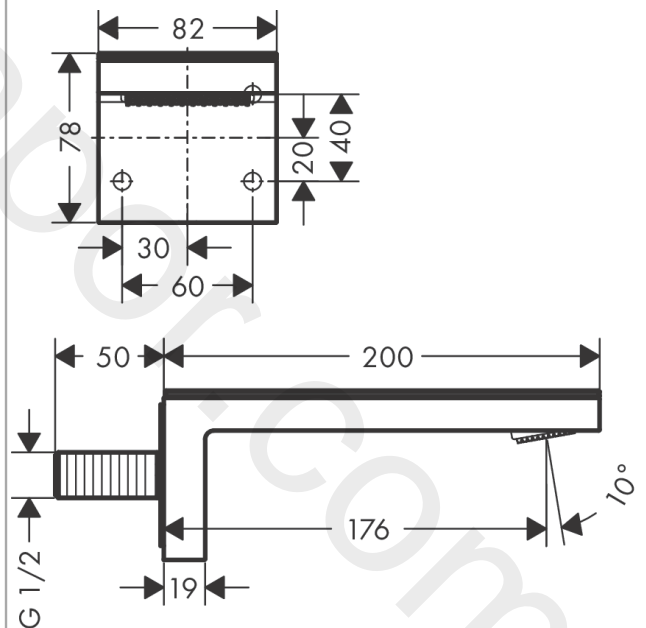

#### product features

- consists of: bath spout, plate
- 1 function
- projection: 176 mm
- wall-mounted
- plate of metal
- maximum flow rate at 3 bar: 24 l/min
- connection dimension: DN15
- spray type: normal spray

#### Scale drawing