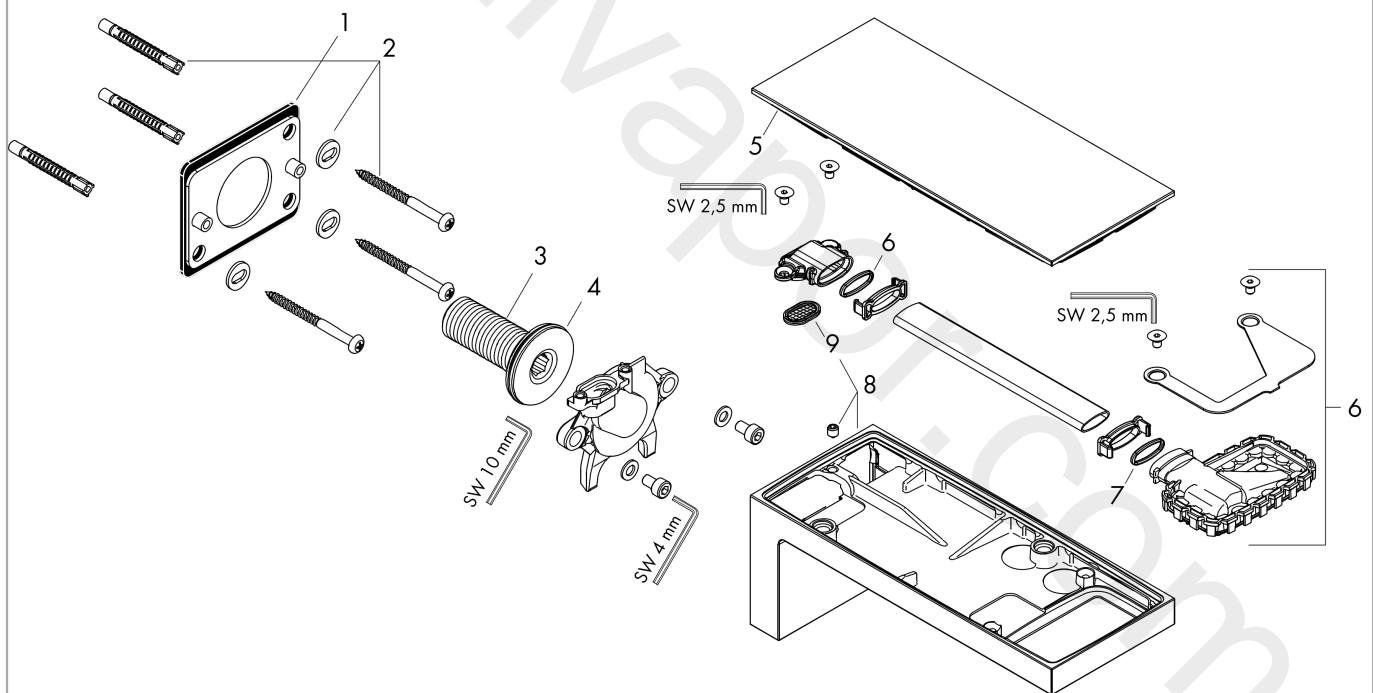

AXOR MyEdition

Bath spout

Finish: **Chrome/Mirror Glass**

Article Number: **47410000**

Exploded Drawing

Year of production: >10/18

AXOR MyEdition

Bath spout

Finish: **Chrome/Mirror Glass**

Article Number: **47410000**

Spare part list

Year of production: >10/18

Pos.		Article Number	Price	PU
1	installation plate	93925000	£ 51,00	1
2	mounting set	96179000	£ 13,30	1
3	connecting thread G½	93387000	£ 173,00	1
4	O-ring 36x2	98156000	£ 3,30	1
5	cover	47900000	£ 144,00	1
6	spray former	93376000	£ 96,00	1
7	O-ring 13x1,5	98475000	£ 3,30	1
8	spout 200 mm	93375000	-	1
9	filter packing	93378000	£ 25,00	1
a	cover	47903000	£ 144,00	1
b	cover	47906000	£ 440,00	1
c	cover	47909000	£ 440,00	1
d	cover	47913000	£ 440,00	1
e	cover	47916000	£ 440,00	1