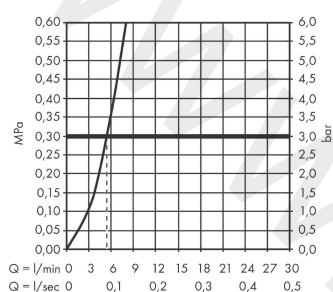

AXOR MyEdition
Single lever bidet mixer with push-open waste set
Finish: **Chrome/Mirror Glass** Article Number: **47210000**

Flowchart

AXOR MyEdition
Single lever bidet mixer with push-open waste set
 Finish: **Chrome/Mirror Glass** Article Number: **47210000**

Exploded Drawing

Year of production: >10/18

AXOR MyEdition
Single lever bidet mixer with push-open waste set
 Finish: **Chrome/Mirror Glass** Article Number: **47210000**

Spare part list

Year of production: >10/18