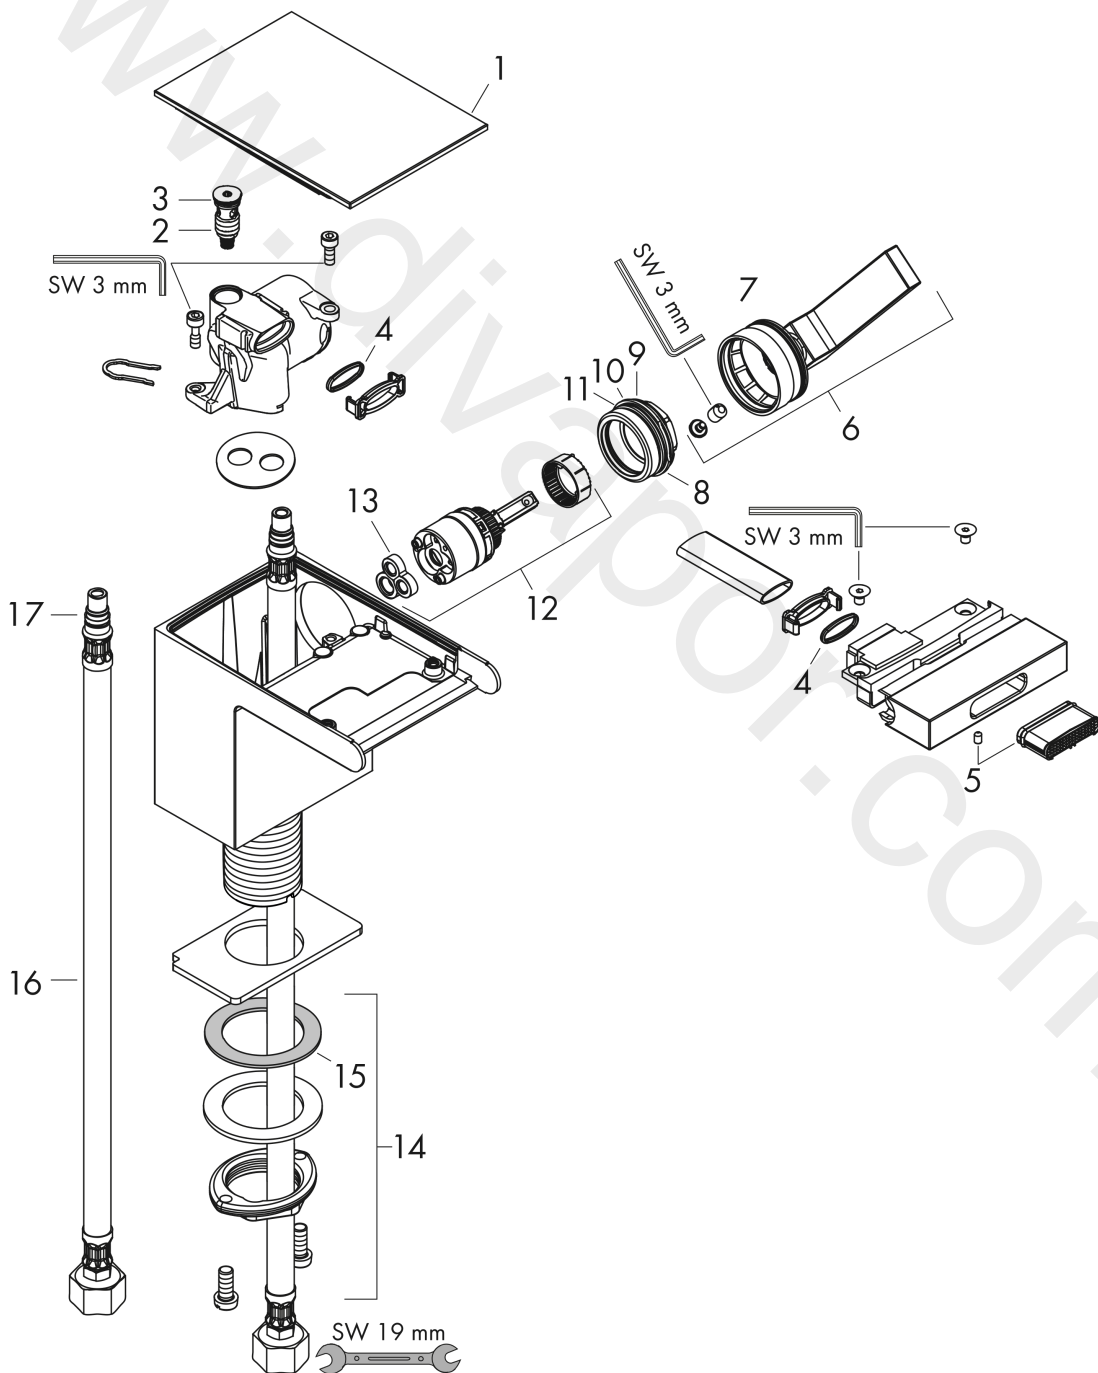

AXOR MyEdition
Single lever bidet mixer with push-open waste set
Finish: **Chrome/Mirror Glass** Article Number: **47210000**

Flowchart

AXOR MyEdition
Single lever bidet mixer with push-open waste set
 Finish: **Chrome/Mirror Glass** Article Number: **47210000**

Exploded Drawing

Year of production: >10/18

AXOR MyEdition
Single lever bidet mixer with push-open waste set
 Finish: **Chrome/Mirror Glass** Article Number: **47210000**

Spare part list

Year of production: >10/18

Pos.		Article Number	Price	PU
1	cover	47902000	£ 144,00	1
2	service unit	93384000	£ 51,00	1
3	O-ring 8x1,75	97827000	£ 3,30	1
4	O-ring 13x1,5	98475000	£ 3,30	1
5	spray former	93382000	-	1
6	handle	93386000	£ 137,00	1
7	O-ring 33x1,5	98164000	£ 3,30	1
8	nut	92926000	£ 16,10	1
9	O-ring 29x2	98391000	£ 3,30	1
10	O-ring 30x1,5	98433000	£ 3,30	1
11	O-ring 25x1,5	98146000	£ 3,30	1
12	cartridge, assy	92900000	£ 64,00	1
13	seal	93383000	£ 13,30	1
14	fixing set (Ø 32)	13961000	£ 25,00	1
15	lever collar	97548000	£ 3,30	1
16	connection hose 450 mm M8x0,75 G3/8	97206000	£ 35,00	1
17	O-ring 7x1,5	98422000	£ 3,30	1
a	push-open waste set	51300000	£ 94,00	1
b	service unit	93384007	£ 51,00	1
c	fixation extension 35 mm	13898000	£ 79,00	1