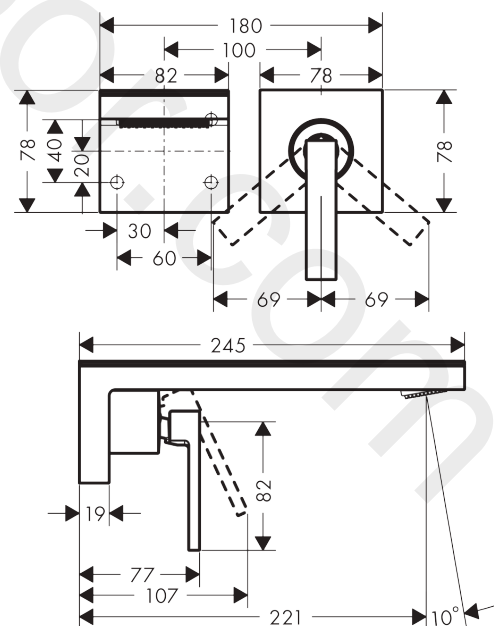

AXOR MyEdition

Single lever basin mixer for concealed installation wall-mounted with spout 221 mm without plate

Finish: **Chrome** Article Number: **47062007**

product features

- projection: 221 mm
- handle variant: lever handle
- spray type: PowderRain
- maximum flow rate at 3 bar: 3 l/min
- ceramic cartridge
- temperature limitation adjustable
- with isolated water conduction - without contact with nickel and lead
- suitable for continuous flow water heaters
- non-closing waste set
- connection type: basic set
- connection dimension: DN15
- handle can be positioned on the right or left, depending on the basic set installation

Technology

Product image

Scale drawing

AXOR MyEdition

Single lever basin mixer for concealed installation wall-mounted with spout 221 mm without plate

Finish: **Chrome** Article Number: **47062007**

Installation examples

Single lever basin mixer for concealed installation wall-mounted with spout 221 mm without plate

Finish: **Chrome** Article Number: **47062007**

Spare part list

Year of production: >05/19

Pos.		Article Number	Price	PU
1	spray former	93385000	£ 110,00	1
2	O-ring 13x1,5	98475000	£ 3,30	1
3	spout 220 mm	93370000	£ 585,00	1
4	filter packing	93374000	£ 20,50	1
5	flow limiter (4 l/min)	92560000	-	1
6	connecting thread G½	93387000	£ 173,00	1
7	O-ring 36x2	98156000	£ 3,30	1
8	mounting set	96179000	£ 13,30	1
9	installation plate	93925000	£ 51,00	1
10	handle	93372000	£ 137,00	1
11	O-ring 33x1,5	98164000	£ 3,30	1
12	escutcheon for handle	93371000	£ 96,00	1
13	washer	97600000	£ 13,30	1
14	screw cover	96762000	£ 3,30	1
15	sleeve	93373000	£ 110,00	1
16	cartridge, assy	92900000	£ 64,00	1
17	seal	93383000	£ 13,30	1
18	O-ring 26x2	98147000	£ 3,30	1
19	fixing set	97971000	£ 43,00	1
20	extension 25 mm	13586000	£ 169,00	1
21	installation plate	93407000	£ 137,00	1
a	pop up waste	51301000	£ 87,00	1
b	-	47901007	-	1