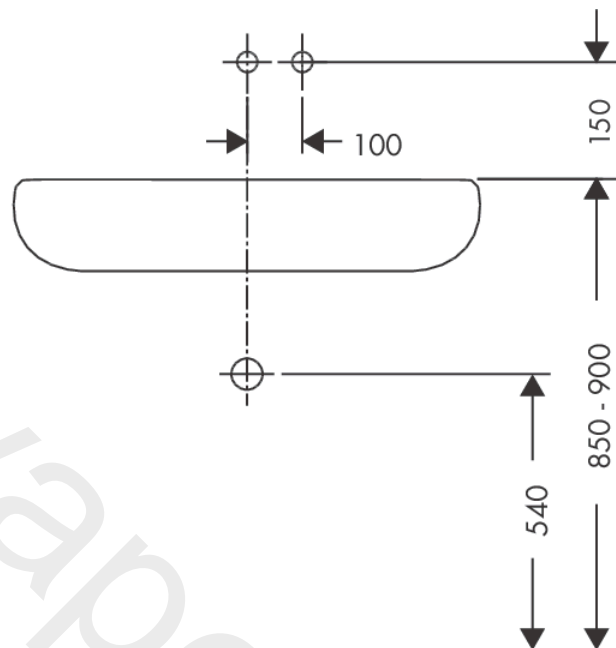

AXOR MyEdition

Single lever basin mixer for concealed installation wall-mounted with spout 221 mm without plate

Finish: **Chrome** Article Number: **47062007**

product features

- projection: 221 mm
- handle variant: lever handle
- spray type: PowderRain
- maximum flow rate at 3 bar: 3 l/min
- ceramic cartridge
- temperature limitation adjustable
- with isolated water conduction - without contact with nickel and lead
- suitable for continuous flow water heaters
- non-closing waste set
- connection type: basic set
- connection dimension: DN15
- handle can be positioned on the right or left, depending on the basic set installation

Technology

Product image

Scale drawing

AXOR MyEdition

Single lever basin mixer for concealed installation wall-mounted with spout 221 mm without plate

Finish: **Chrome** Article Number: **47062007**

Installation examples

Single lever basin mixer for concealed installation wall-mounted with spout 221 mm without plate

Finish: **Chrome** Article Number: **47062007**

Spare part list

Year of production: >05/19

Pos.		Article Number	Price	PU
1	spray former	93385000	£ 110,00	1
2	O-ring 13x1,5	98475000	£ 3,30	1
3	spout 220 mm	93370000	£ 585,00	1
4	filter packing	93374000	£ 20,50	1
5	flow limiter (4 l/min)	92560000	-	1
6	connecting thread G½	93387000	£ 173,00	1
7	O-ring 36x2	98156000	£ 3,30	1
8	mounting set	96179000	£ 13,30	1
9	installation plate	93925000	£ 51,00	1
10	handle	93372000	£ 137,00	1
11	O-ring 33x1,5	98164000	£ 3,30	1
12	escutcheon for handle	93371000	£ 96,00	1
13	washer	97600000	£ 13,30	1
14	screw cover	96762000	£ 3,30	1
15	sleeve	93373000	£ 110,00	1
16	cartridge, assy	92900000	£ 64,00	1
17	seal	93383000	£ 13,30	1
18	O-ring 26x2	98147000	£ 3,30	1
19	fixing set	97971000	£ 43,00	1
20	extension 25 mm	13586000	£ 169,00	1
21	installation plate	93407000	£ 137,00	1
a	pop up waste	51301000	£ 87,00	1
b	-	47901007	-	1