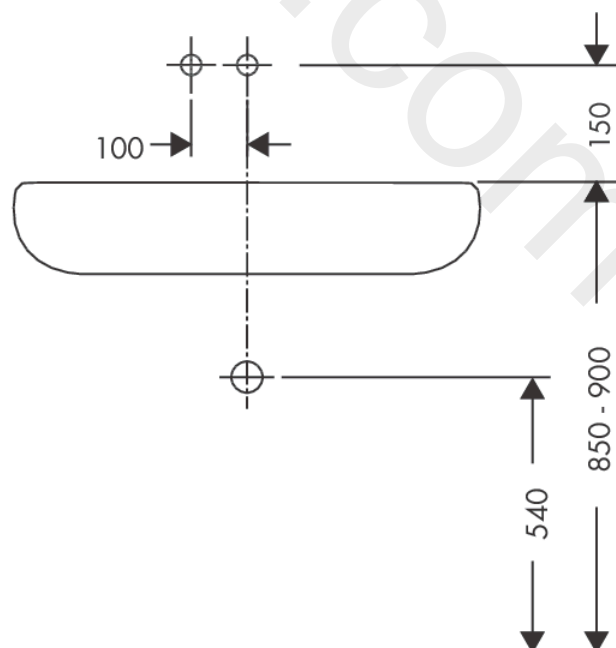

AXOR MyEdition

Single lever basin mixer for concealed installation wall-mounted with spout 221 mm without plate

Finish: **Chrome** Article Number: **47062007**

product features

- projection: 221 mm
- handle variant: lever handle
- spray type: PowderRain
- maximum flow rate at 3 bar: 3 l/min
- ceramic cartridge
- temperature limitation adjustable
- with isolated water conduction - without contact with nickel and lead
- suitable for continuous flow water heaters
- non-closing waste set
- connection type: basic set
- connection dimension: DN15
- handle can be positioned on the right or left, depending on the basic set installation

Technology

Product image

Scale drawing

AXOR MyEdition

Single lever basin mixer for concealed installation wall-mounted with spout 221 mm without plate

Finish: **Chrome** Article Number: **47062007**

Installation examples

Single lever basin mixer for concealed installation wall-mounted with spout 221 mm without plate

Finish: **Chrome** Article Number: **47062007**

Spare part list

Year of production: >05/19

Pos.		Article Number	Price	PU
1	spray former	93385000	£ 110,00	1
2	O-ring 13x1,5	98475000	£ 3,30	1
3	spout 220 mm	93370000	£ 585,00	1
4	filter packing	93374000	£ 20,50	1
5	flow limiter (4 l/min)	92560000	-	1
6	connecting thread G½	93387000	£ 173,00	1
7	O-ring 36x2	98156000	£ 3,30	1
8	mounting set	96179000	£ 13,30	1
9	installation plate	93925000	£ 51,00	1
10	handle	93372000	£ 137,00	1
11	O-ring 33x1,5	98164000	£ 3,30	1
12	escutcheon for handle	93371000	£ 96,00	1
13	washer	97600000	£ 13,30	1
14	screw cover	96762000	£ 3,30	1
15	sleeve	93373000	£ 110,00	1
16	cartridge, assy	92900000	£ 64,00	1
17	seal	93383000	£ 13,30	1
18	O-ring 26x2	98147000	£ 3,30	1
19	fixing set	97971000	£ 43,00	1
20	extension 25 mm	13586000	£ 169,00	1
21	installation plate	93407000	£ 137,00	1
a	pop up waste	51301000	£ 87,00	1
b	-	47901007	-	1