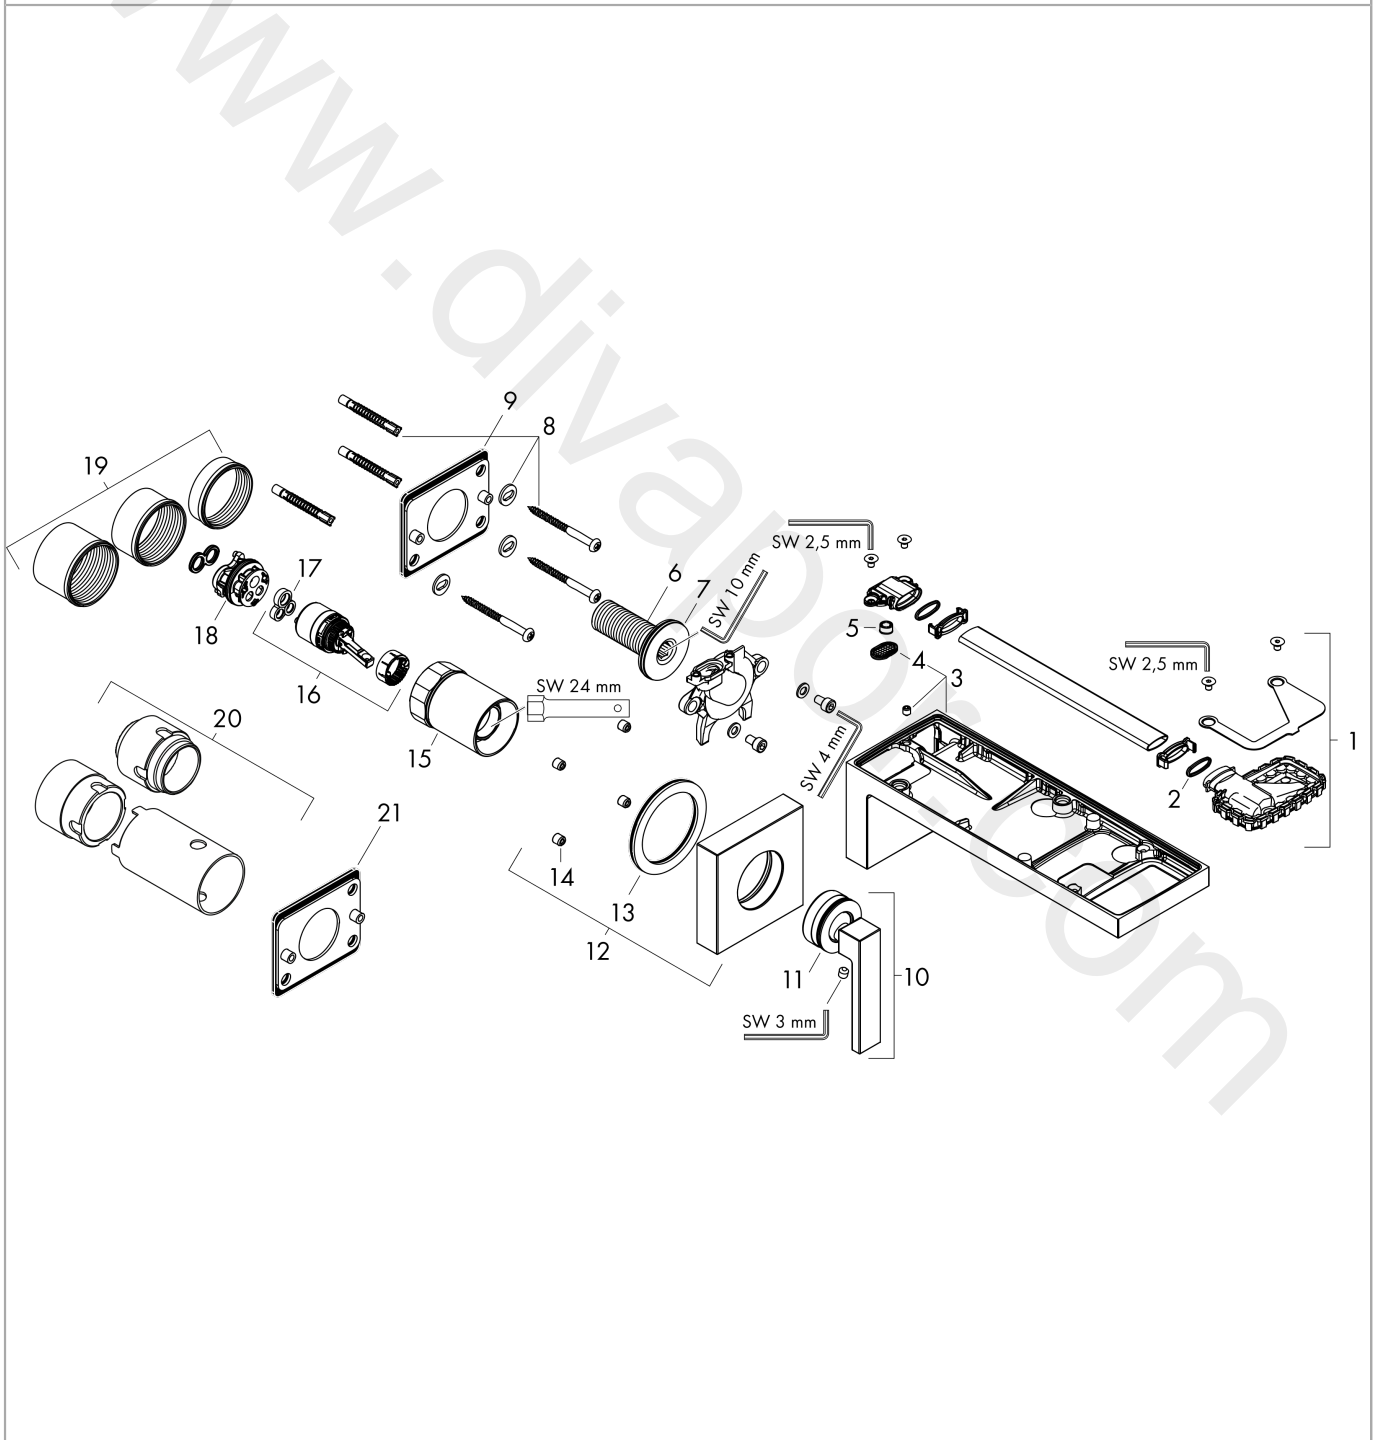

AXOR MyEdition

Single lever basin mixer for concealed installation wall-mounted with spout 221 mm without plate

Finish: **Chrome** Article Number: **47062007**

product features

- projection: 221 mm
- handle variant: lever handle
- spray type: PowderRain
- maximum flow rate at 3 bar: 3 l/min
- ceramic cartridge
- temperature limitation adjustable
- with isolated water conduction - without contact with nickel and lead
- suitable for continuous flow water heaters
- non-closing waste set
- connection type: basic set
- connection dimension: DN15
- handle can be positioned on the right or left, depending on the basic set installation

AXOR MyEdition

Single lever basin mixer for concealed installation wall-mounted with spout 221 mm without plate

Finish: **Chrome** Article Number: **47062007**

Exploded Drawing

Year of production: >05/19

AXOR MyEdition

Single lever basin mixer for concealed installation wall-mounted with spout 221 mm without plate

Finish: **Chrome** Article Number: **47062007**

Spare part list

Year of production: >05/19

Pos.		Article Number	Price	PU
1	spray former	93385000	£ 110,00	1
2	O-ring 13x1,5	98475000	£ 3,30	1
3	spout 220 mm	93370000	£ 585,00	1
4	filter packing	93374000	£ 20,50	1
5	flow limiter (4 l/min)	92560000	-	1
6	connecting thread G½	93387000	£ 173,00	1
7	O-ring 36x2	98156000	£ 3,30	1
8	mounting set	96179000	£ 13,30	1
9	installation plate	93925000	£ 51,00	1
10	handle	93372000	£ 137,00	1
11	O-ring 33x1,5	98164000	£ 3,30	1
12	escutcheon for handle	93371000	£ 96,00	1
13	washer	97600000	£ 13,30	1
14	screw cover	96762000	£ 3,30	1
15	sleeve	93373000	£ 110,00	1
16	cartridge, assy	92900000	£ 64,00	1
17	seal	93383000	£ 13,30	1
18	O-ring 26x2	98147000	£ 3,30	1
19	fixing set	97971000	£ 43,00	1
20	extension 25 mm	13586000	£ 169,00	1
21	installation plate	93407000	£ 137,00	1
a	pop up waste	51301000	£ 87,00	1
b	-	47901007	-	1