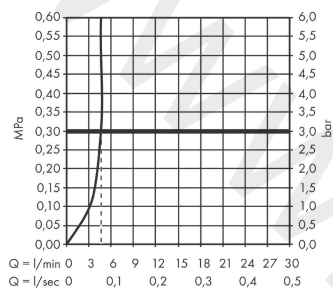

AXOR MyEdition
Single lever basin mixer for concealed installation wall-mounted with spout 221 mm
Finish: **Chrome/Black Glass** Article Number: **47060600**

Flowchart