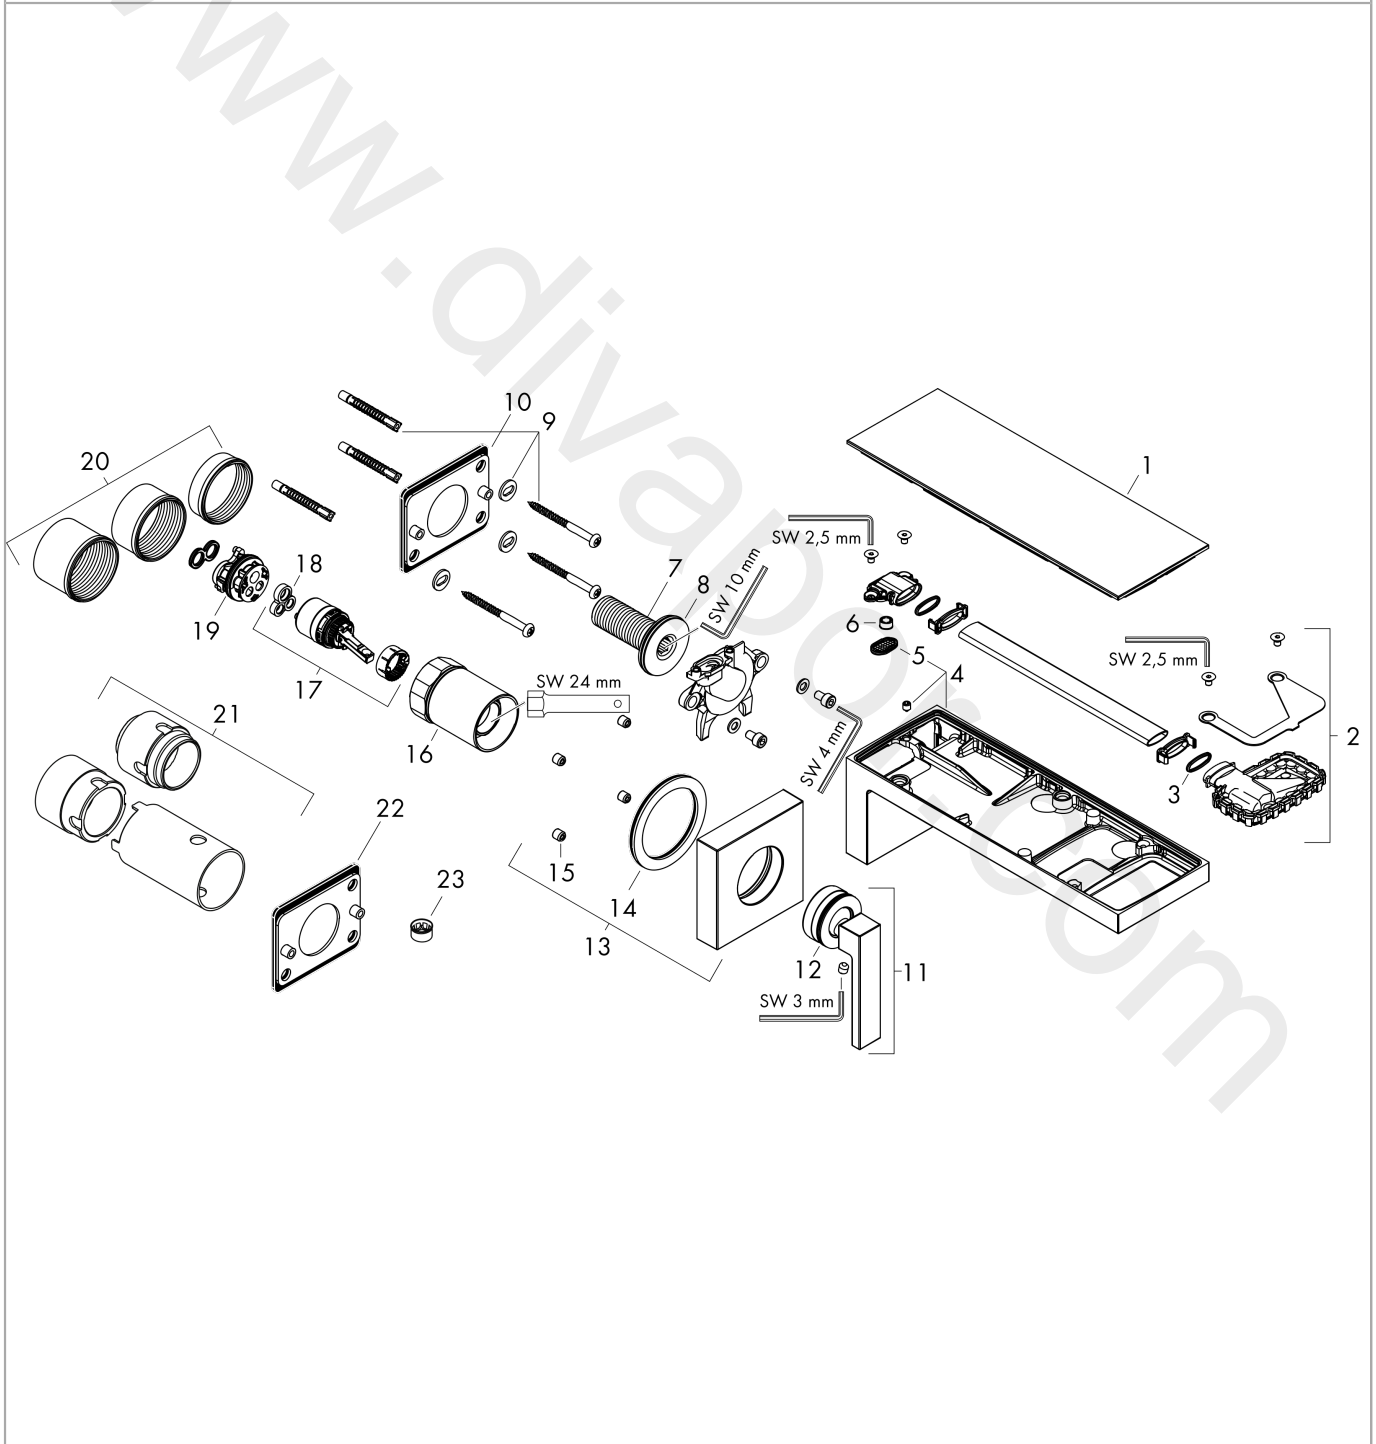

AXOR MyEdition

Single lever basin mixer for concealed installation wall-mounted with spout 221 mm

Finish: **Chrome/Black Glass** Article Number: **47060600**

product features

- consists of: single lever basin mixer for concealed installation wall-mounted, plate, waste set
- projection: 221 mm
- handle variant: lever handle
- plate of glass made of safety glass
- spray type: PowderRain
- maximum flow rate at 3 bar: 5 l/min
- ceramic cartridge
- temperature limitation adjustable
- with isolated water conduction - without contact with nickel and lead
- suitable for continuous flow water heaters
- non-closing waste set
- connection type: basic set
- connection dimension: DN15
- handle can be positioned on the right or left, depending on the basic set installation
- EU taxonomy: max. 6 l/min - Substantial Contribution (SC)

AXOR MyEdition

Single lever basin mixer for concealed installation wall-mounted with spout 221 mm

Finish: **Chrome/Black Glass** Article Number: **47060600**

Spare part list

Year of production: >10/18

Pos.		Article Number	Price	PU
1	cover	47901600	£ 188,00	1
2	spray former	93385000	£ 110,00	1
3	O-ring 13x1,5	98475000	£ 3,30	1
4	spout 220 mm	93370000	£ 585,00	1
5	filter packing	93374000	£ 20,50	1
6	flow limiter (5 l/min)	95311000	£ 6,10	1
7	connecting thread G½	93387000	£ 173,00	1
8	O-ring 36x2	98156000	£ 3,30	1
9	mounting set	96179000	£ 13,30	1
10	installation plate	93925000	£ 51,00	1
11	handle	93372000	£ 137,00	1
12	O-ring 33x1,5	98164000	£ 3,30	1
13	escutcheon for handle	93371000	£ 96,00	1
14	washer	97600000	£ 13,30	1
15	screw cover	96762000	£ 3,30	1
16	sleeve	93373000	£ 110,00	1
17	cartridge, assy	92900000	£ 64,00	1
18	seal	93383000	£ 13,30	1
19	O-ring 26x2	98147000	£ 3,30	1
20	fixing set	97971000	£ 43,00	1
21	extension 25 mm	13586000	£ 169,00	1
22	flow limiter (4 l/min)	92560000	-	1
a	pop up waste	51301000	£ 87,00	1