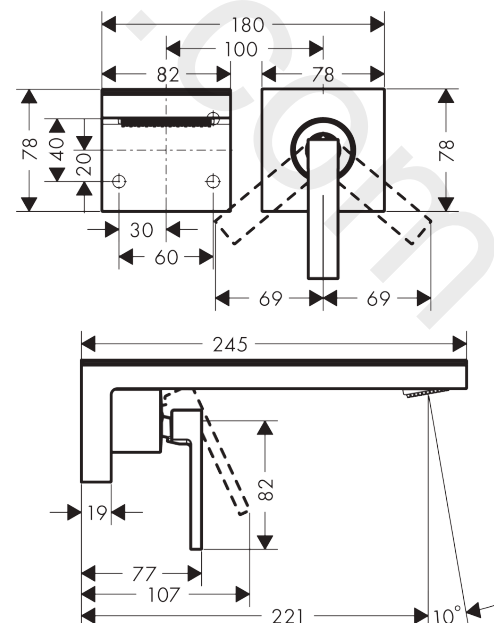

AXOR MyEdition

Single lever basin mixer for concealed installation wall-mounted with spout 221 mm

Finish: **Chrome/Black Glass** Article Number: **47060600**

product features

- consists of: single lever basin mixer for concealed installation wall-mounted, plate, waste set
- projection: 221 mm
- handle variant: lever handle
- plate of glass made of safety glass
- spray type: PowderRain
- maximum flow rate at 3 bar: 5 l/min
- ceramic cartridge
- temperature limitation adjustable
- with isolated water conduction - without contact with nickel and lead
- suitable for continuous flow water heaters
- non-closing waste set
- connection type: basic set
- connection dimension: DN15
- handle can be positioned on the right or left, depending on the basic set installation
- EU taxonomy: max. 6 l/min - Substantial Contribution (SC)

Article Details

Price excl. VAT

925,00 £

Technology

Product image

Scale drawing

AXOR MyEdition
Single lever basin mixer for concealed installation wall-mounted with spout 221 mm
Finish: **Chrome/Black Glass** Article Number: **47060600**

Flowchart

AXOR MyEdition
Single lever basin mixer for concealed installation wall-mounted with spout 221 mm
Finish: **Chrome/Black Glass** Article Number: **47060600**

Exploded Drawing

Year of production: >10/18