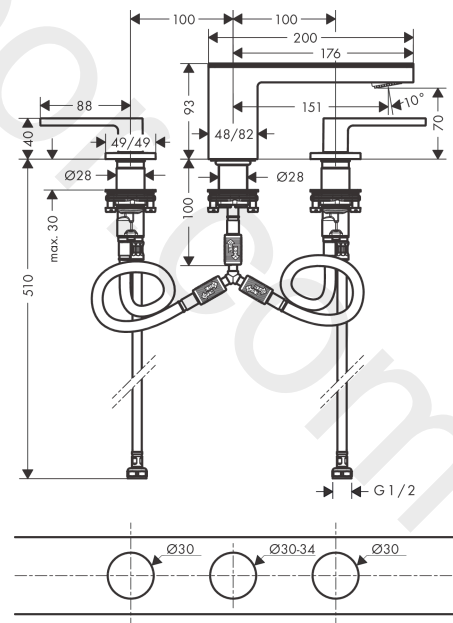

AXOR MyEdition
3-hole basin mixer 70 with push-open waste set without plate 2 ticks
 Finish: **Chrome** Article Number: **47055009**

product features

- consists of: 3-hole basin mixer, waste set
- ComfortZone 70
- projection: 151 mm
- spout height: 70 mm
- handle variant: lever handle
- spray type: PowderRain
- maximum flow rate at 3 bar: 3 l/min
- ceramic valves hot/cold 90°
- with isolated water conduction - without contact with nickel and lead
- push-open waste set G 1¼
- connection type: G ½ connections
- connection dimension: DN15

Technology

Product image

Scale drawing

AXOR MyEdition
3-hole basin mixer 70 with push-open waste set without plate 2 ticks
Finish: **Chrome** Article Number: **47055009**

Flowchart

AXOR MyEdition
3-hole basin mixer 70 with push-open waste set without plate 2 ticks
 Finish: **Chrome** Article Number: **47055009**

Exploded Drawing

Year of production: >04/20

AXOR MyEdition
3-hole basin mixer 70 with push-open waste set without plate 2 ticks
 Finish: **Chrome** Article Number: **47055009**

Spare part list

Year of production: >04/20

Pos.		Article Number	Price	PU
1	spray former	93385000	£ 110,00	1
2	O-ring 13x1,5	98475000	£ 3,30	1
3	service unit	93384007	£ 51,00	1
4	O-ring 8x1,75	97827000	£ 3,30	1
5	connection hose 200 mm M10x1	92913000	£ 51,00	1
6	fixing set (Ø 28)	92909000	£ 43,00	1
7	O-ring 26x4	92191000	-	1
8	lever collar	97548000	£ 3,30	1
9	hose connection angel	92905000	£ 43,00	1
10	handle for hot water	93379000	£ 79,00	1
11	handle for cold water	93380000	£ 79,00	1
12	escutcheon for handle	93381000	-	1
13	O-ring 33x2,5	92907000	£ 3,30	1
14	handle fixing set	98932000	£ 16,10	1
15	shut off unit right closing	98817000	£ 35,00	1
16	shut off unit left closing	95366000	£ 43,00	1
17	connection hose 400 mm M10x1	92914000	£ 64,00	1
18	connection hose 450 mm G½	93020000	£ 35,00	1
19	O-ring 6,6x1,6	93019000	£ 3,30	1
a	push-open waste set	51300000	£ 94,00	1