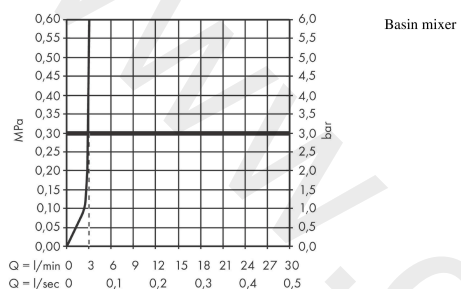

AXOR MyEdition
3-hole basin mixer 70 with push-open waste set without plate 2 ticks
 Finish: **Chrome** Article Number: **47055009**

product features

- consists of: 3-hole basin mixer, waste set
- ComfortZone 70
- projection: 151 mm
- spout height: 70 mm
- handle variant: lever handle
- spray type: PowderRain
- maximum flow rate at 3 bar: 3 l/min
- ceramic valves hot/cold 90°
- with isolated water conduction - without contact with nickel and lead
- push-open waste set G 1¼
- connection type: G ½ connections
- connection dimension: DN15

Technology

Product image

Scale drawing

AXOR MyEdition
3-hole basin mixer 70 with push-open waste set without plate 2 ticks
Finish: **Chrome** Article Number: **47055009**

Flowchart

AXOR MyEdition
3-hole basin mixer 70 with push-open waste set without plate 2 ticks
 Finish: **Chrome** Article Number: **47055009**