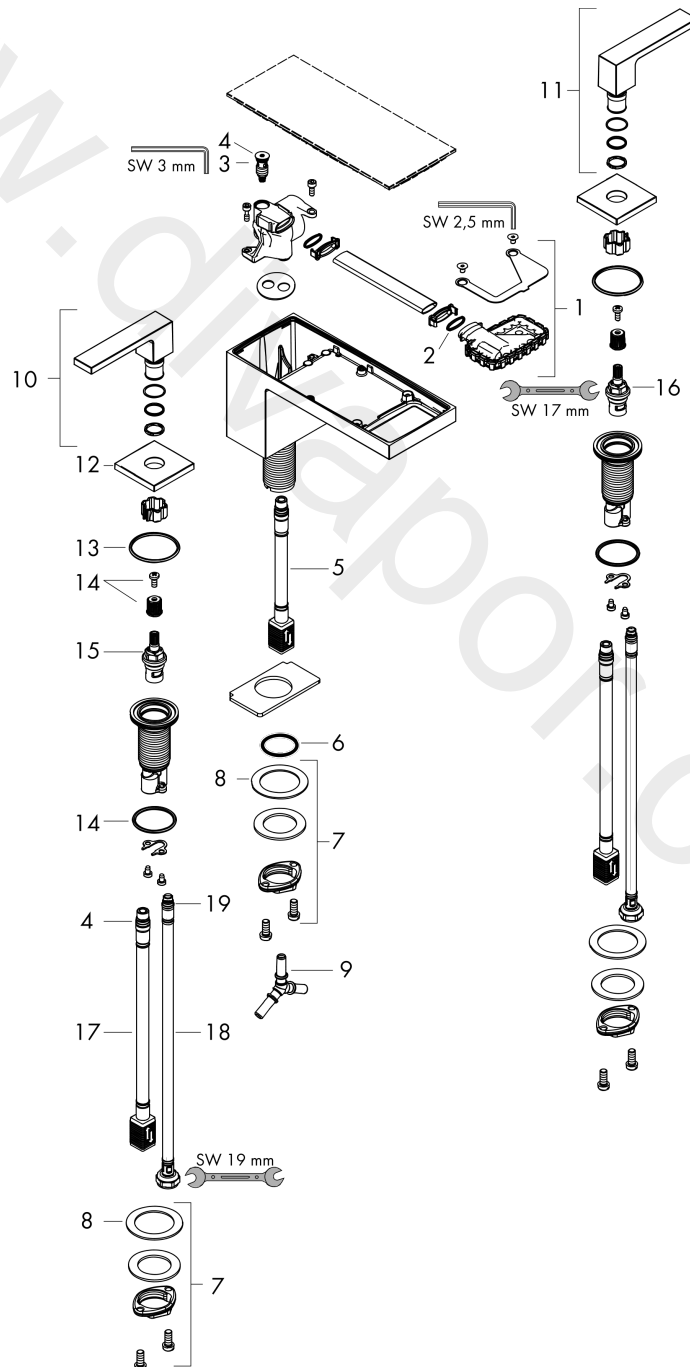

AXOR MyEdition
3-hole basin mixer 70 with push-open waste set without plate 2 ticks
 Finish: **Chrome** Article Number: **47055009**

product features

- consists of: 3-hole basin mixer, waste set
- ComfortZone 70
- projection: 151 mm
- spout height: 70 mm
- handle variant: lever handle
- spray type: PowderRain
- maximum flow rate at 3 bar: 3 l/min
- ceramic valves hot/cold 90°
- with isolated water conduction - without contact with nickel and lead
- push-open waste set G 1¼
- connection type: G ½ connections
- connection dimension: DN15

Technology

Product image

Scale drawing

AXOR MyEdition
3-hole basin mixer 70 with push-open waste set without plate 2 ticks
Finish: **Chrome** Article Number: **47055009**

Flowchart

AXOR MyEdition
3-hole basin mixer 70 with push-open waste set without plate 2 ticks
 Finish: **Chrome** Article Number: **47055009**

Exploded Drawing

Year of production: >04/20

AXOR MyEdition
3-hole basin mixer 70 with push-open waste set without plate 2 ticks
 Finish: **Chrome** Article Number: **47055009**

Spare part list

Year of production: >04/20

Pos.		Article Number	Price	PU
1	spray former	93385000	£ 110,00	1
2	O-ring 13x1,5	98475000	£ 3,30	1
3	service unit	93384007	£ 51,00	1
4	O-ring 8x1,75	97827000	£ 3,30	1
5	connection hose 200 mm M10x1	92913000	£ 51,00	1
6	fixing set (Ø 28)	92909000	£ 43,00	1
7	O-ring 26x4	92191000	-	1
8	lever collar	97548000	£ 3,30	1
9	hose connection angel	92905000	£ 43,00	1
10	handle for hot water	93379000	£ 79,00	1
11	handle for cold water	93380000	£ 79,00	1
12	escutcheon for handle	93381000	-	1
13	O-ring 33x2,5	92907000	£ 3,30	1
14	handle fixing set	98932000	£ 16,10	1
15	shut off unit right closing	98817000	£ 35,00	1
16	shut off unit left closing	95366000	£ 43,00	1
17	connection hose 400 mm M10x1	92914000	£ 64,00	1
18	connection hose 450 mm G½	93020000	£ 35,00	1
19	O-ring 6,6x1,6	93019000	£ 3,30	1
a	push-open waste set	51300000	£ 94,00	1