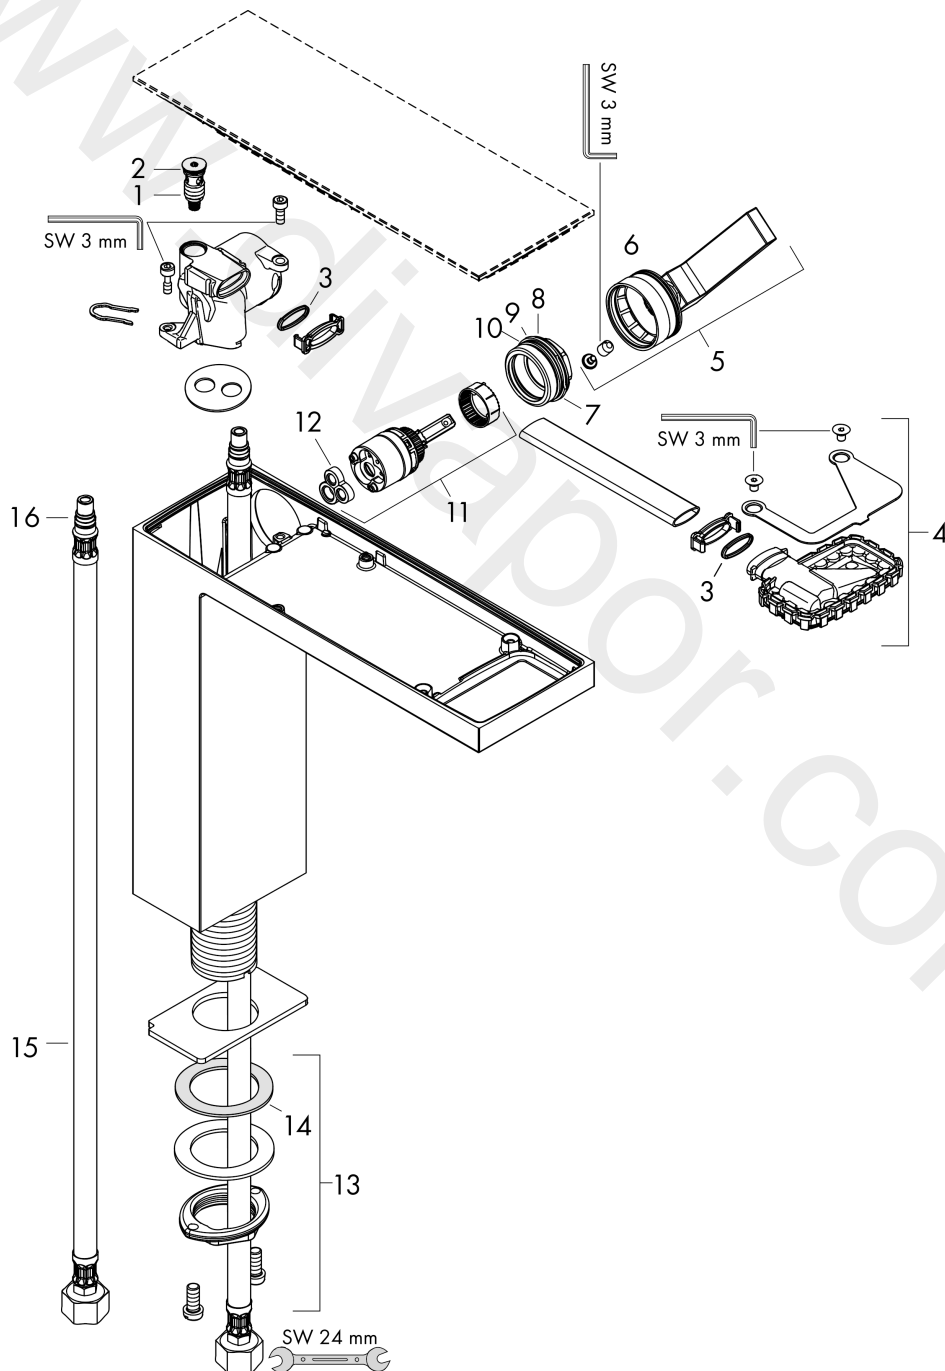

AXOR MyEdition
Single lever basin mixer 230 for wash bowls with push-open waste set without plate
Surfaces: Article Number: **47022357**

Exploded Drawing

Year of production: **07/19 - 04/20**

AXOR MyEdition

Single lever basin mixer 230 for wash bowls with push-open waste set without plate

Surfaces: Article Number: 47022357

Spare part list

Year of production: 07/19 - 04/20

Pos.		Article Number	Price	PU
1	service unit	93670000	£ 35,00	1
2	O-ring 8x1,75	97827000	£ 3,30	1
3	O-ring 13x1,5	98475000	£ 3,30	1
4	spray former	93385350	-	1
5	handle	93386350	-	1
6	O-ring 33x1,5	98164000	£ 3,30	1
7	nut	92926000	£ 16,10	1
8	O-ring 29x2	98391000	£ 3,30	1
9	O-ring 30x1,5	98433000	£ 3,30	1
10	O-ring 25x1,5	98146000	£ 3,30	1
11	cartridge, assy	92900000	£ 64,00	1
12	seal	93383000	£ 13,30	1
13	fixing set (Ø 32)	13961000	£ 25,00	1
14	lever collar	97548000	£ 3,30	1
15	connection hose 900 mm M8x0,75 G½	97489000	£ 35,00	1
16	O-ring 7x1,5	98422000	£ 3,30	1
a	push-open waste set	51300000	£ 94,00	1
b	fixation extension 35 mm	13898000	£ 79,00	1
c	cover	47907000	£ 565,00	1
d	cover	47910000	£ 565,00	1
e	cover	47914000	£ 565,00	1
f	cover	47917000	£ 565,00	1
g	cover	47904350	-	1
h	-	47907007	-	1
i	-	47910007	-	1
j	-	47914007	-	1
k	-	47917007	-	1
l	-	47904357	-	1