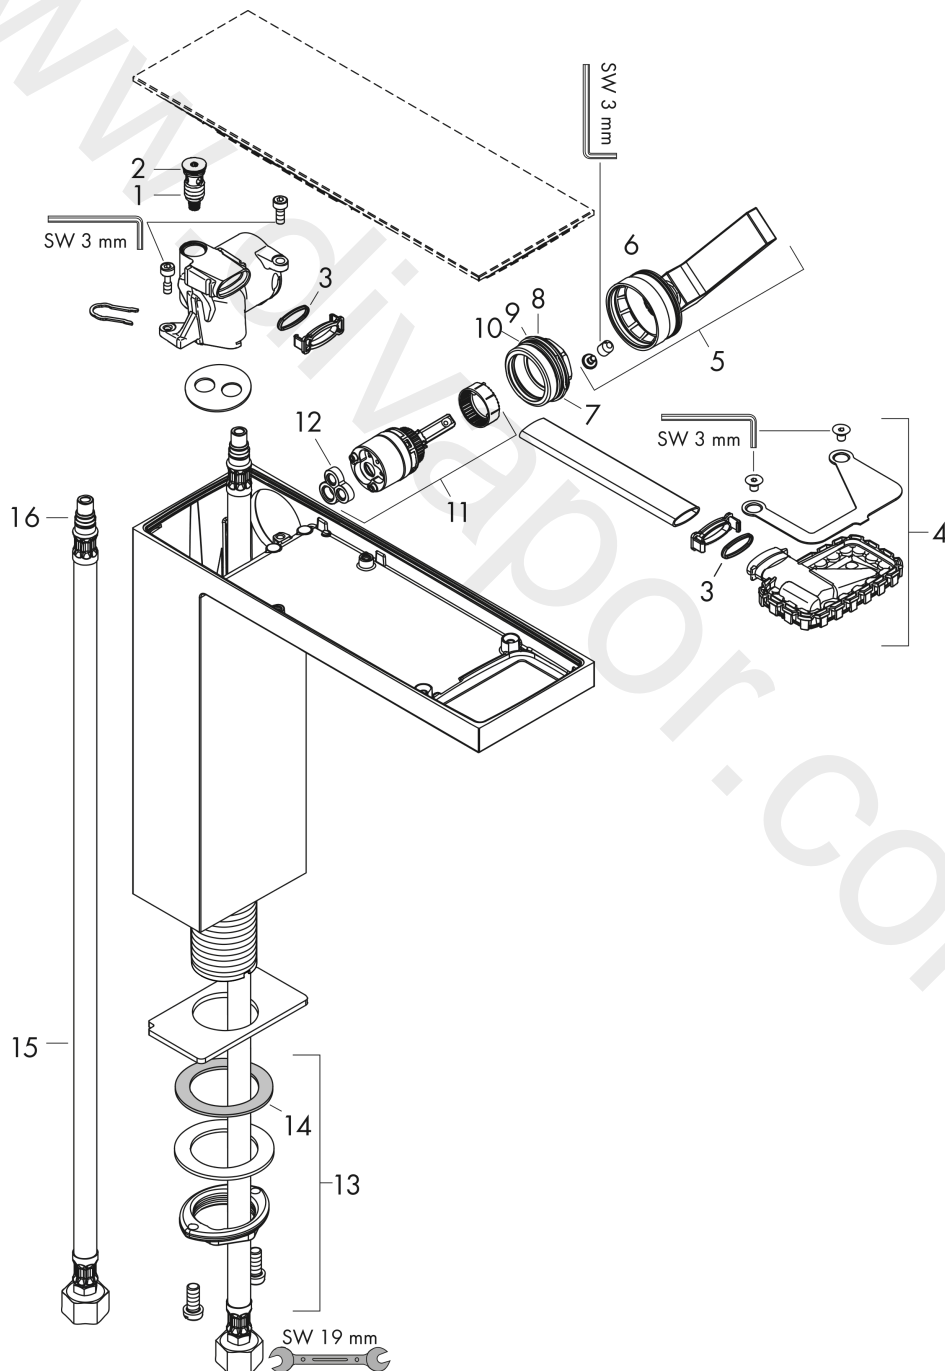

**AXOR MyEdition**  
**Single lever basin mixer 230 for wash bowls with push-open waste set without plate**  
 Surfaces: Article Number: **47022350**

## Exploded Drawing

Year of production: **08/19 - 04/20**

## AXOR MyEdition

Single lever basin mixer 230 for wash bowls with push-open waste set without plate

Surfaces: Article Number: **47022350**

### Spare part list

Year of production: 08/19 - 04/20

Pos.		Article Number	Price	PU
1	service unit	93384000	£ 51,00	1
2	O-ring 8x1,75	97827000	£ 3,30	1
3	O-ring 13x1,5	98475000	£ 3,30	1
4	spray former	93385350	-	1
5	handle	93386350	-	1
6	O-ring 33x1,5	98164000	£ 3,30	1
7	nut	92926000	£ 16,10	1
8	O-ring 30x1,5	98433000	£ 3,30	1
9	O-ring 29x2	98391000	£ 3,30	1
10	O-ring 25x1,5	98146000	£ 3,30	1
11	cartridge, assy	92900000	£ 64,00	1
12	seal	93383000	£ 13,30	1
13	fixing set (Ø 32)	13961000	£ 25,00	1
14	lever collar	97548000	£ 3,30	1
15	connection hose 900 mm M8x0,75 G3/8	96316000	£ 43,00	1
16	O-ring 7x1,5	98422000	£ 3,30	1
a	fixation extension 35 mm	13898000	£ 79,00	1
b	cover	47907000	£ 565,00	1
c	cover	47910000	£ 565,00	1
d	cover	47914000	£ 565,00	1
e	cover	47917000	£ 565,00	1
f	cover	47904350	-	1