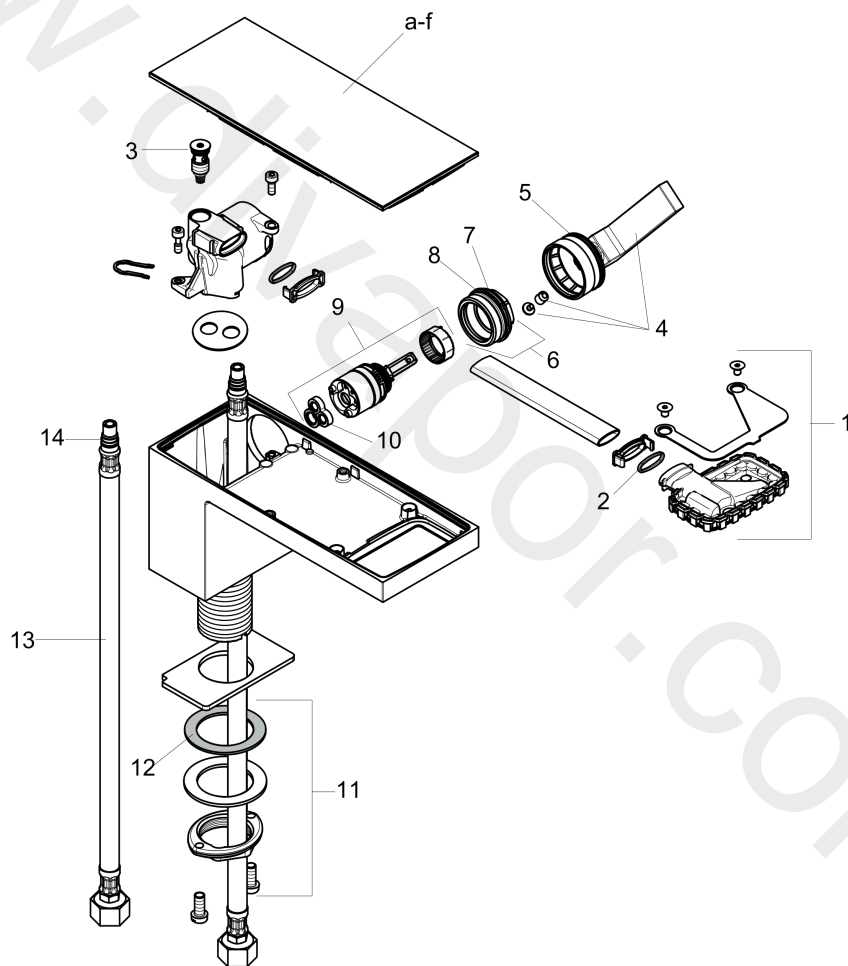

AXOR MyEdition

Single lever basin mixer 230 for wash bowls with push-open waste set without plate

Finish: **Chrome** Article Number: **47022001**

product features

- ComfortZone 230
- projection: 196 mm
- handle variant: lever handle
- spray type: PowderRain
- maximum flow rate at 3 bar: 4,5 l/min
- ceramic cartridge
- temperature limitation adjustable
- with isolated water conduction - without contact with nickel and lead
- suitable for continuous flow water heaters
- connection type: G 3/4 connections
- connection dimension: DN15
- handle position on the side: top-side at the spout (generally suitable for wash bowls)

Technology

Product image

Scale drawing

AXOR MyEdition
Single lever basin mixer 230 for wash bowls with push-open waste set without plate
Finish: **Chrome** Article Number: **47022001**

Exploded Drawing

Year of production: >02/19

AXOR MyEdition
Single lever basin mixer 230 for wash bowls with push-open waste set without plate
 Finish: **Chrome** Article Number: **47022001**

Spare part list

Year of production: >02/19

Pos.		Article Number	Price	PU
1	spray former	93385000	£ 110,00	1
2	O-ring 13x1,5	98475000	£ 3,30	1
3	O-ring 8x1,75	97827000	£ 3,30	1
4	handle	93386000	£ 137,00	1
5	O-ring 33x1,5	98164000	£ 3,30	1
6	nut	92926000	£ 16,10	1
7	O-ring 29x2	98391000	£ 3,30	1
8	O-ring 30x1,5	98433000	£ 3,30	1
9	O-ring 25x1,5	98146000	£ 3,30	1
10	cartridge, assy	92900000	£ 64,00	1
11	seal	93383000	£ 13,30	1
12	fixing set (Ø 32)	13961000	£ 25,00	1
13	lever collar	97548000	£ 3,30	1
14	fixation extension 35 mm	13898000	£ 79,00	1
15	connection hose 35½" M8x0,75 3/8"	96316001	-	1
16	O-ring 7x1,5	98422000	£ 3,30	1
a	cover	47907000	£ 565,00	1
b	cover	47910000	£ 565,00	1
c	cover	47914000	£ 565,00	1
d	cover	47917000	£ 565,00	1
e	cover	47904000	£ 188,00	1
f	cover	47901000	£ 188,00	1