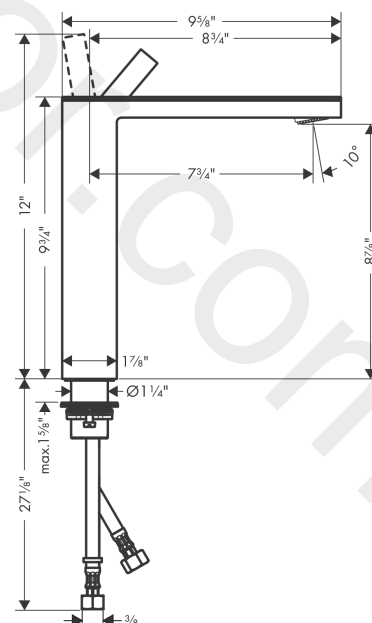

AXOR MyEdition

Single lever basin mixer 230 for wash bowls with push-open waste set without plate

Finish: **Chrome** Article Number: **47022001**

product features

- ComfortZone 230
- projection: 196 mm
- handle variant: lever handle
- spray type: PowderRain
- maximum flow rate at 3 bar: 4,5 l/min
- ceramic cartridge
- temperature limitation adjustable
- with isolated water conduction - without contact with nickel and lead
- suitable for continuous flow water heaters
- connection type: G 3/4 connections
- connection dimension: DN15
- handle position on the side: top-side at the spout (generally suitable for wash bowls)

Technology

Product image

Scale drawing

AXOR MyEdition
Single lever basin mixer 230 for wash bowls with push-open waste set without plate
Finish: **Chrome** Article Number: **47022001**

Exploded Drawing

Year of production: >02/19

AXOR MyEdition
Single lever basin mixer 230 for wash bowls with push-open waste set without plate
 Finish: **Chrome** Article Number: **47022001**

Spare part list

Year of production: >02/19

Pos.		Article Number	Price	PU
1	spray former	93385000	£ 110,00	1
2	O-ring 13x1,5	98475000	£ 3,30	1
3	O-ring 8x1,75	97827000	£ 3,30	1
4	handle	93386000	£ 137,00	1
5	O-ring 33x1,5	98164000	£ 3,30	1
6	nut	92926000	£ 16,10	1
7	O-ring 29x2	98391000	£ 3,30	1
8	O-ring 30x1,5	98433000	£ 3,30	1
9	O-ring 25x1,5	98146000	£ 3,30	1
10	cartridge, assy	92900000	£ 64,00	1
11	seal	93383000	£ 13,30	1
12	fixing set (Ø 32)	13961000	£ 25,00	1
13	lever collar	97548000	£ 3,30	1
14	fixation extension 35 mm	13898000	£ 79,00	1
15	connection hose 35½" M8x0,75 3/8"	96316001	-	1
16	O-ring 7x1,5	98422000	£ 3,30	1
a	cover	47907000	£ 565,00	1
b	cover	47910000	£ 565,00	1
c	cover	47914000	£ 565,00	1
d	cover	47917000	£ 565,00	1
e	cover	47904000	£ 188,00	1
f	cover	47901000	£ 188,00	1