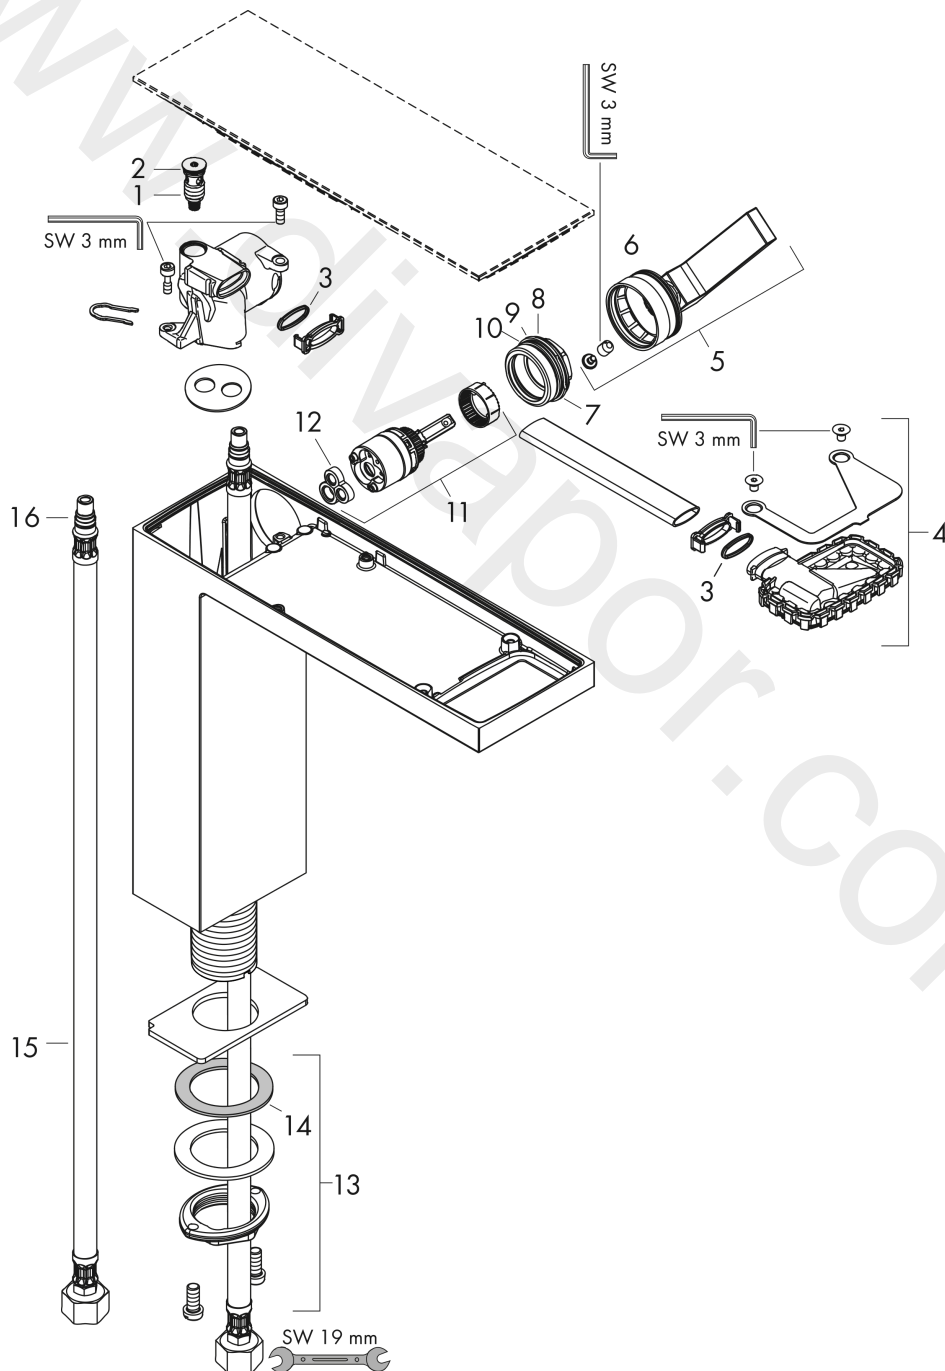

AXOR MyEdition

Single lever basin mixer 230 for wash bowls with push-open waste set without plate

Finish: **Chrome** Article Number: **47022000**

product features

- consists of: single lever basin mixer, waste set
- ComfortZone 230
- projection: 196 mm
- spout height: 225 mm
- handle variant: lever handle
- spray type: PowderRain
- maximum flow rate at 3 bar: 5 l/min
- ceramic cartridge
- temperature limitation adjustable
- with isolated water conduction - without contact with nickel and lead
- suitable for continuous flow water heaters
- push-open waste set G 1¼
- connection type: G ¾ connections
- connection dimension: DN15
- handle position on the side: top-side at the spout (generally suitable for wash bowls)
- EU taxonomy: max. 6 l/min - Substantial Contribution (SC)

Flowchart

AXOR MyEdition
Single lever basin mixer 230 for wash bowls with push-open waste set without plate
 Finish: **Chrome** Article Number: **47022000**

Exploded Drawing

Year of production: >10/18

AXOR MyEdition

Single lever basin mixer 230 for wash bowls with push-open waste set without plate

Finish: **Chrome** Article Number: **47022000**

Spare part list

Year of production: >10/18

Pos.		Article Number	Price	PU
1	service unit	93384000	£ 51,00	1
2	O-ring 8x1,75	97827000	£ 3,30	1
3	O-ring 13x1,5	98475000	£ 3,30	1
4	spray former	93385000	£ 110,00	1
5	handle	93386000	£ 137,00	1
6	O-ring 33x1,5	98164000	£ 3,30	1
7	nut	92926000	£ 16,10	1
8	O-ring 29x2	98391000	£ 3,30	1
9	O-ring 30x1,5	98433000	£ 3,30	1
10	O-ring 25x1,5	98146000	£ 3,30	1
11	cartridge, assy	92900000	£ 64,00	1
12	seal	93383000	£ 13,30	1
13	fixing set (Ø 32)	13961000	£ 25,00	1
14	lever collar	97548000	£ 3,30	1
15	connection hose 900 mm M8x0,75 G3/8	96316000	£ 43,00	1
16	O-ring 7x1,5	98422000	£ 3,30	1
a	push-open waste set	51300000	£ 94,00	1
b	fixation extension 35 mm	13898000	£ 79,00	1
c	cover	47907000	£ 565,00	1
d	cover	47910000	£ 565,00	1
e	cover	47914000	£ 565,00	1
f	cover	47917000	£ 565,00	1