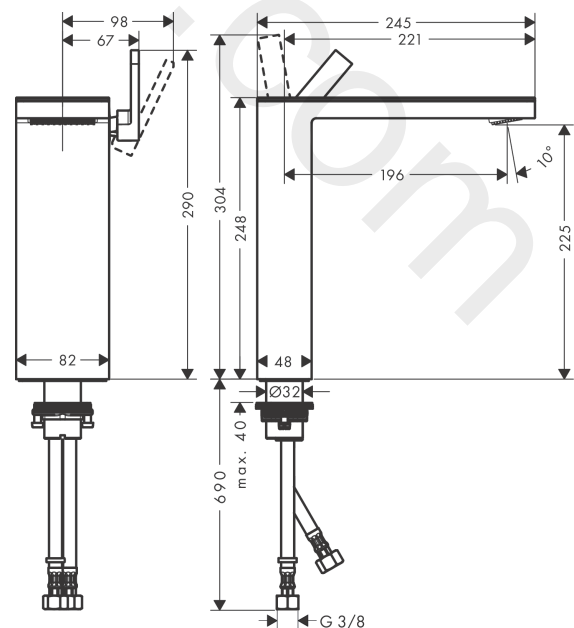

Scale drawing