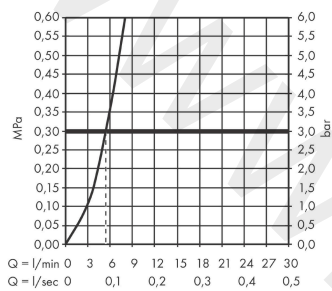

AXOR MyEdition

Single lever basin mixer 230 for wash bowls with push-open waste set without plate

Finish: **Chrome** Article Number: **47022000**

product features

- consists of: single lever basin mixer, waste set
- ComfortZone 230
- projection: 196 mm
- spout height: 225 mm
- handle variant: lever handle
- spray type: PowderRain
- maximum flow rate at 3 bar: 5 l/min
- ceramic cartridge
- temperature limitation adjustable
- with isolated water conduction - without contact with nickel and lead
- suitable for continuous flow water heaters
- push-open waste set G 1¼
- connection type: G ¾ connections
- connection dimension: DN15
- handle position on the side: top-side at the spout (generally suitable for wash bowls)
- EU taxonomy: max. 6 l/min - Substantial Contribution (SC)

Article Details

Price excl. VAT

783,33 £

Technology

Product image

Scale drawing

AXOR MyEdition
Single lever basin mixer 230 for wash bowls with push-open waste set without plate
Finish: **Chrome** Article Number: **47022000**

Flowchart

AXOR MyEdition
Single lever basin mixer 230 for wash bowls with push-open waste set without plate
 Finish: **Chrome** Article Number: **47022000**

Exploded Drawing

Year of production: >10/18

AXOR MyEdition