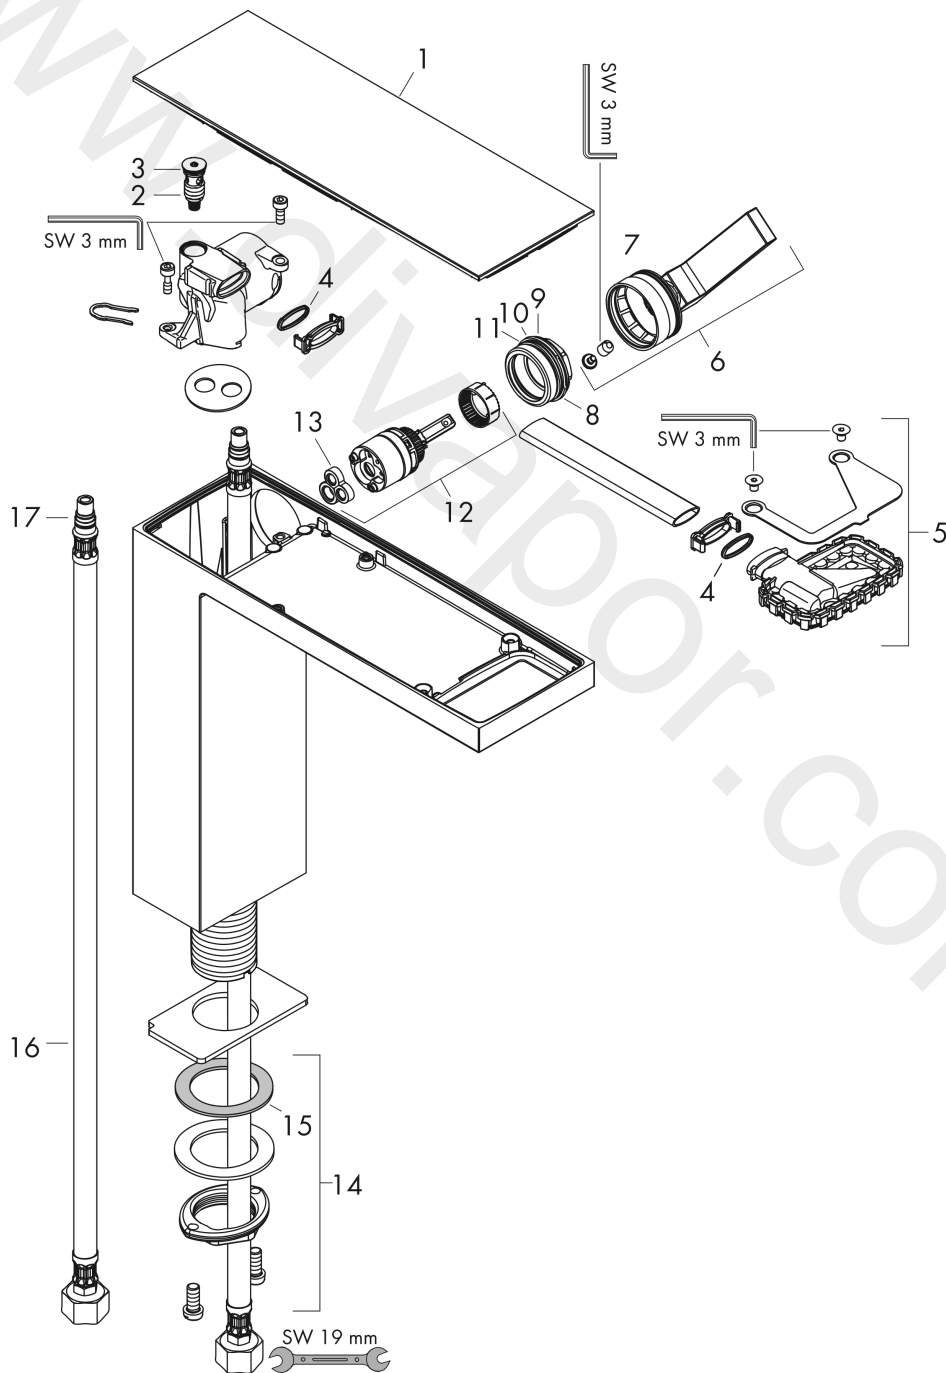

AXOR MyEdition
Single lever basin mixer 230 for wash bowls with push-open waste set
 Finish: **Chrome/Black Glass** Article Number: **47020600**

Spare part list

Year of production: >10/18

| Pos. | | Article Number | Price | PU |
|------|-------------------------------------|----------------|----------|----|
| 1 | cover | 47901600 | £ 188,00 | 1 |
| 2 | service unit | 93384000 | £ 51,00 | 1 |
| 3 | O-ring 8x1,75 | 97827000 | £ 3,30 | 1 |
| 4 | O-ring 13x1,5 | 98475000 | £ 3,30 | 1 |
| 5 | spray former | 93385000 | £ 110,00 | 1 |
| 6 | handle | 93386000 | £ 137,00 | 1 |
| 7 | O-ring 33x1,5 | 98164000 | £ 3,30 | 1 |
| 8 | nut | 92926000 | £ 16,10 | 1 |
| 9 | O-ring 30x1,5 | 98433000 | £ 3,30 | 1 |
| 10 | O-ring 29x2 | 98391000 | £ 3,30 | 1 |
| 11 | O-ring 25x1,5 | 98146000 | £ 3,30 | 1 |
| 12 | cartridge, assy | 92900000 | £ 64,00 | 1 |
| 13 | seal | 93383000 | £ 13,30 | 1 |
| 14 | fixing set (Ø 32) | 13961000 | £ 25,00 | 1 |
| 15 | lever collar | 97548000 | £ 3,30 | 1 |
| 16 | connection hose 900 mm M8x0,75 G3/8 | 96316000 | £ 43,00 | 1 |
| 17 | O-ring 7x1,5 | 98422000 | £ 3,30 | 1 |
| a | push-open waste set | 51300000 | £ 94,00 | 1 |
| b | fixation extension 35 mm | 13898000 | £ 79,00 | 1 |