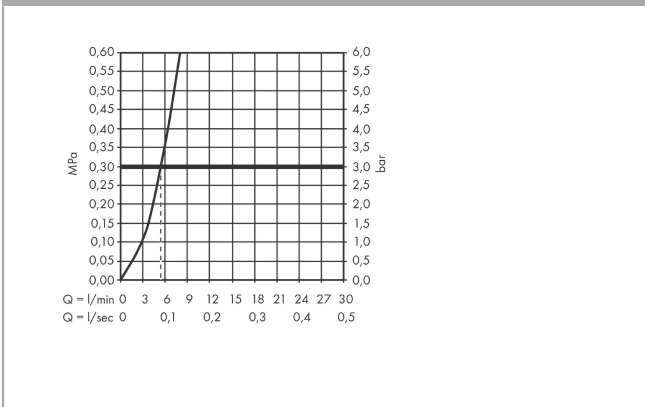

AXOR MyEdition
Single lever basin mixer 230 for wash bowls with push-open waste set
Finish: **Chrome/Black Glass** Article Number: **47020600**