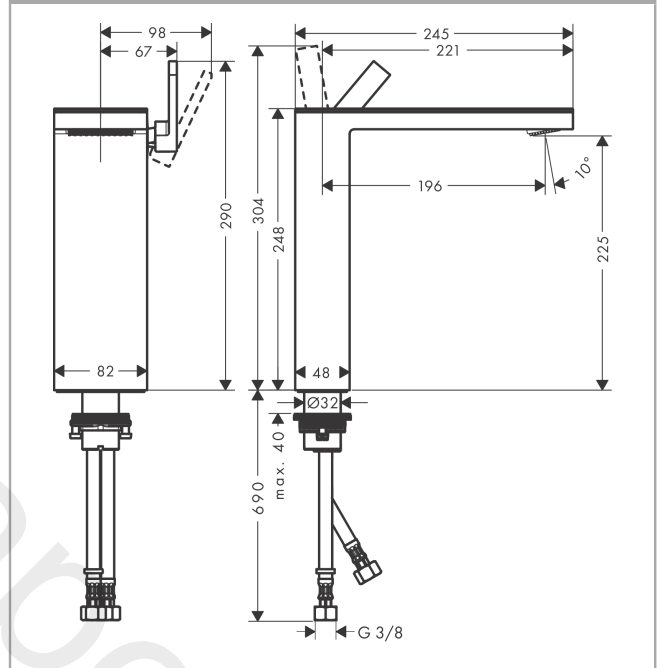

Scale drawing