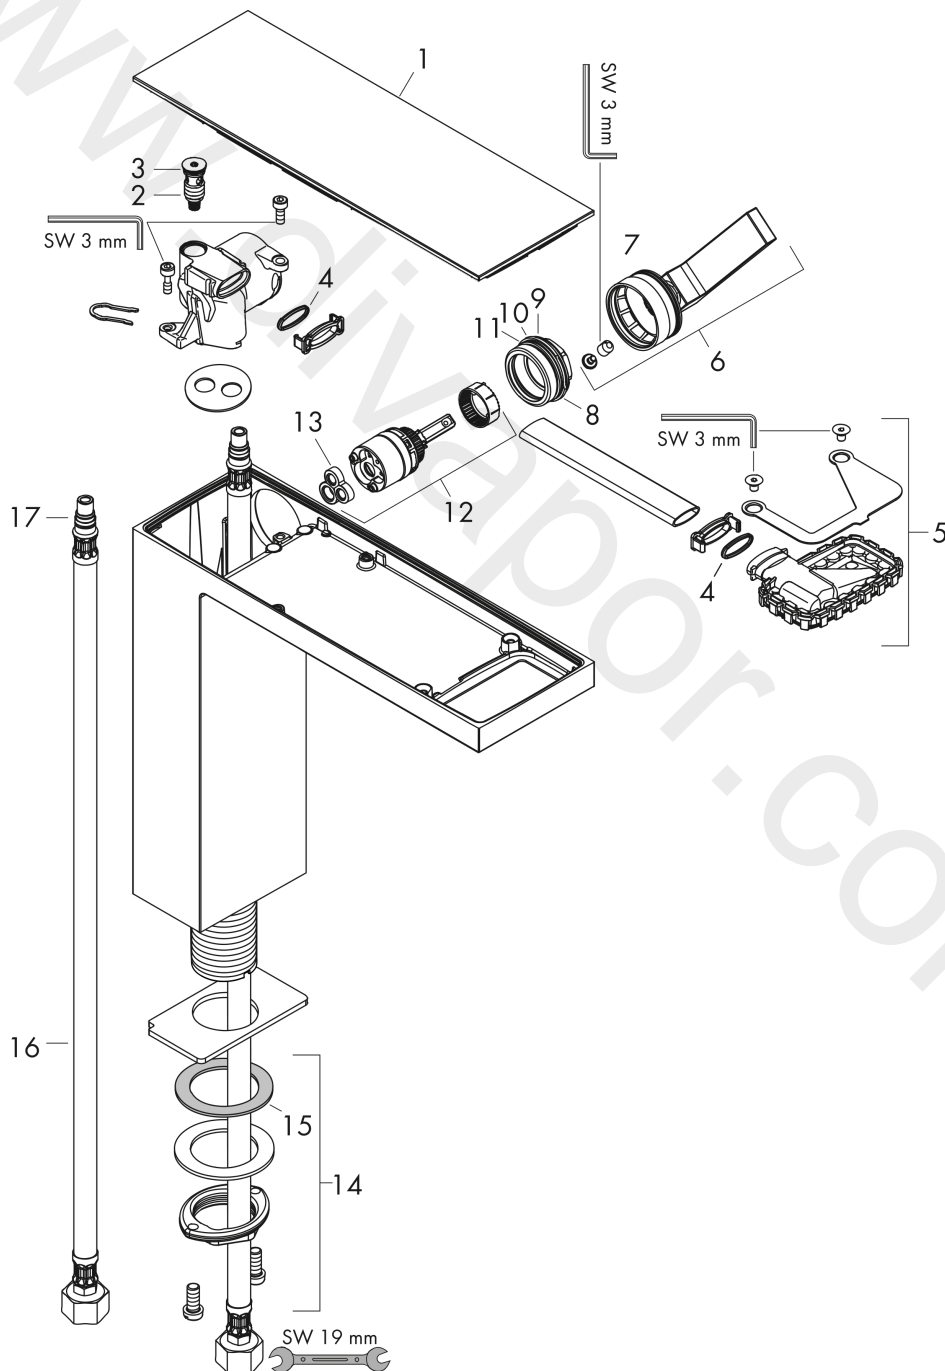

**AXOR MyEdition**  
**Single lever basin mixer 230 for wash bowls with push-open waste set**  
Surfaces: Article Number: **47020360**

## Exploded Drawing

Year of production: **07/19 - 04/20**

**AXOR MyEdition**  
**Single lever basin mixer 230 for wash bowls with push-open waste set**  
 Surfaces: Article Number: **47020360**

## Spare part list

Year of production: **07/19 - 04/20**

Pos.		Article Number	Price	PU
1	cover	47904140	£ 282,00	1
2	service unit	93384000	£ 51,00	1
3	O-ring 8x1,75	97827000	£ 3,30	1
4	O-ring 13x1,5	98475000	£ 3,30	1
5	spray former	93385350	-	1
6	handle	93386350	-	1
7	O-ring 33x1,5	98164000	£ 3,30	1
8	nut	92926000	£ 16,10	1
9	O-ring 30x1,5	98433000	£ 3,30	1
10	O-ring 29x2	98391000	£ 3,30	1
11	O-ring 25x1,5	98146000	£ 3,30	1
12	cartridge, assy	92900000	£ 64,00	1
13	seal	93383000	£ 13,30	1
14	fixing set (Ø 32)	13961000	£ 25,00	1
15	lever collar	97548000	£ 3,30	1
16	connection hose 900 mm M8x0,75 G3/8	96316000	£ 43,00	1
17	O-ring 7x1,5	98422000	£ 3,30	1
a	fixation extension 35 mm	13898000	£ 79,00	1