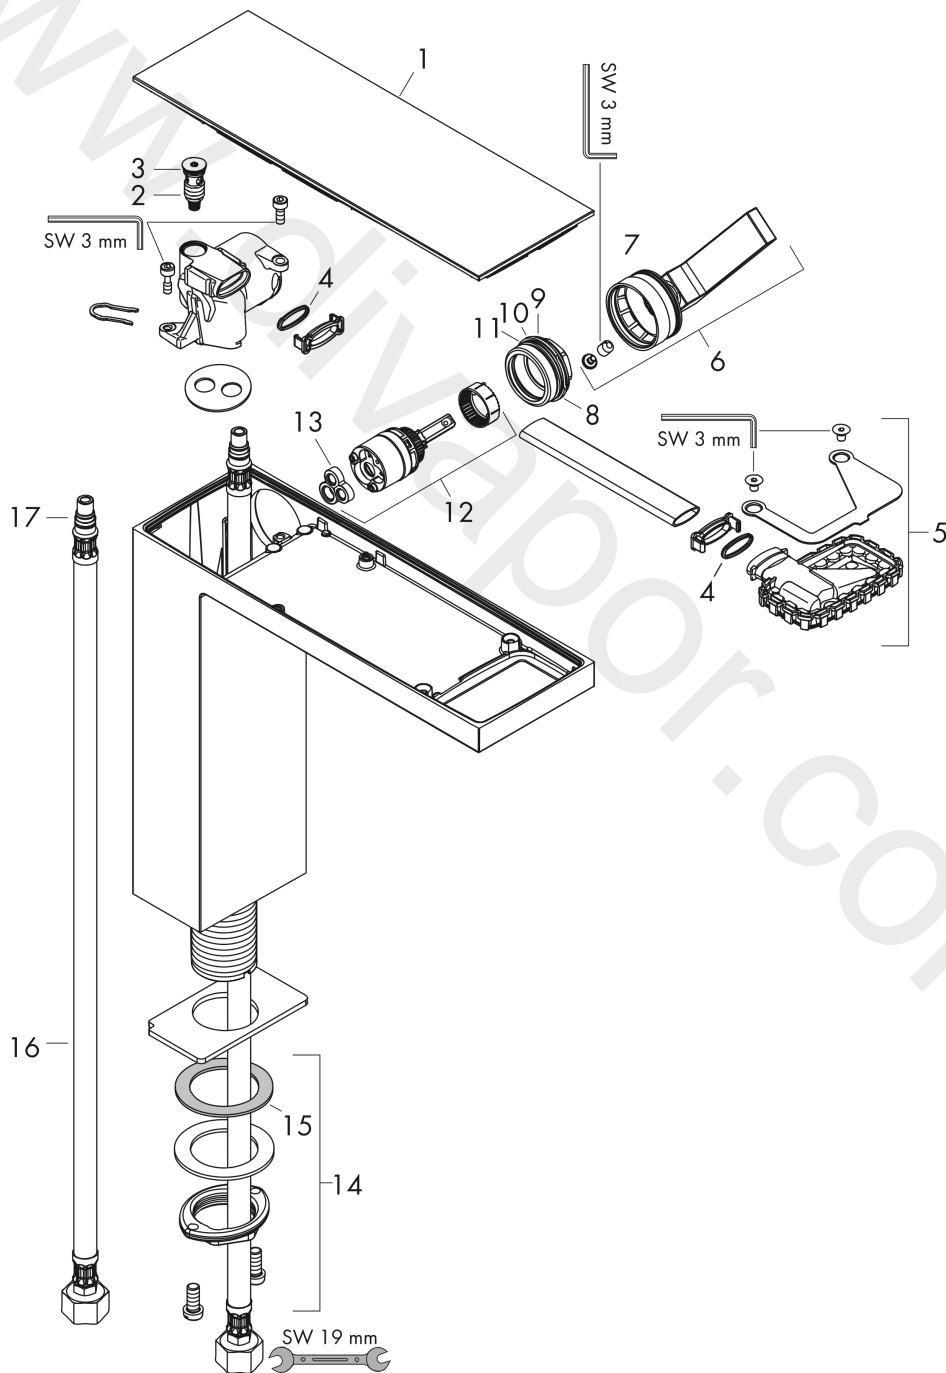

**AXOR MyEdition**  
**Single lever basin mixer 230 for wash bowls with push-open waste set**  
 Surfaces: Article Number: **47020350**

## Exploded Drawing

Year of production: **10/18 - 04/20**

**AXOR MyEdition**  
**Single lever basin mixer 230 for wash bowls with push-open waste set**  
 Surfaces: Article Number: **47020350**

## Spare part list

Year of production: **10/18 - 04/20**

| Pos. |                                     | Article Number | Price   | PU |
|------|-------------------------------------|----------------|---------|----|
| 1    | cover                               | 47904350       | -       | 1  |
| 2    | service unit                        | 93384000       | £ 51,00 | 1  |
| 3    | O-ring 8x1,75                       | 97827000       | £ 3,30  | 1  |
| 4    | O-ring 13x1,5                       | 98475000       | £ 3,30  | 1  |
| 5    | spray former                        | 93385350       | -       | 1  |
| 6    | handle                              | 93386350       | -       | 1  |
| 7    | O-ring 33x1,5                       | 98164000       | £ 3,30  | 1  |
| 8    | nut                                 | 92926000       | £ 16,10 | 1  |
| 9    | O-ring 30x1,5                       | 98433000       | £ 3,30  | 1  |
| 10   | O-ring 29x2                         | 98391000       | £ 3,30  | 1  |
| 11   | O-ring 25x1,5                       | 98146000       | £ 3,30  | 1  |
| 12   | cartridge, assy                     | 92900000       | £ 64,00 | 1  |
| 13   | seal                                | 93383000       | £ 13,30 | 1  |
| 14   | fixing set (Ø 32)                   | 13961000       | £ 25,00 | 1  |
| 15   | lever collar                        | 97548000       | £ 3,30  | 1  |
| 16   | connection hose 900 mm M8x0,75 G3/8 | 96316000       | £ 43,00 | 1  |
| 17   | O-ring 7x1,5                        | 98422000       | £ 3,30  | 1  |
| a    | fixation extension 35 mm            | 13898000       | £ 79,00 | 1  |