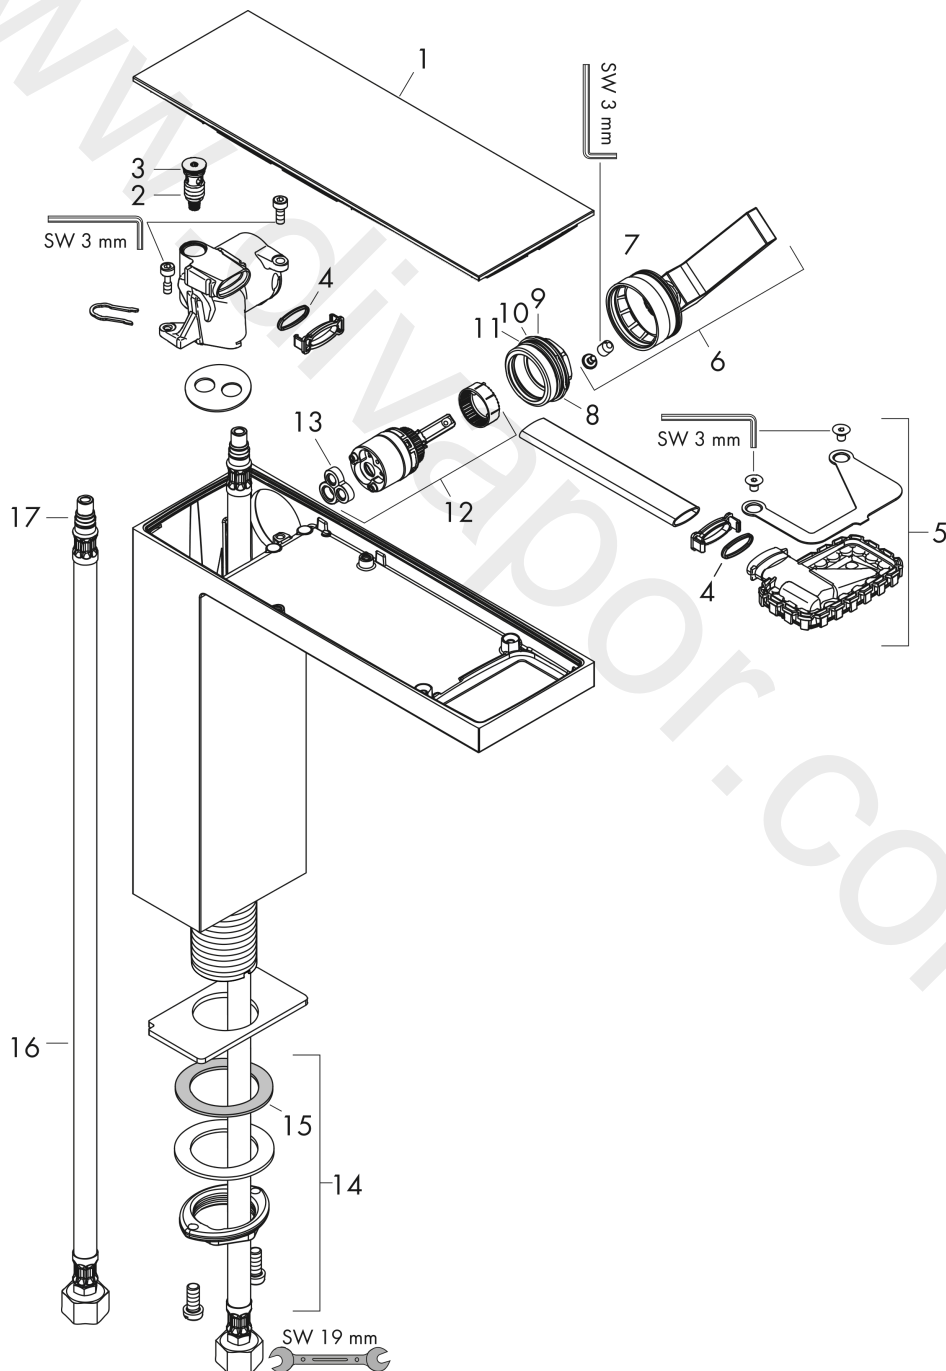

AXOR MyEdition
Single lever basin mixer 230 for wash bowls with push-open waste set
 Finish: **Chrome/Mirror Glass** Article Number: **47020000**

product features

- consists of: single lever basin mixer, plate, waste set
- ComfortZone 230
- projection: 196 mm
- spout height: 225 mm
- handle variant: lever handle
- plate of glass made of safety glass
- spray type: PowderRain
- maximum flow rate at 3 bar: 5 l/min
- ceramic cartridge
- temperature limitation adjustable
- with isolated water conduction - without contact with nickel and lead
- suitable for continuous flow water heaters
- push-open waste set G 1¼
- connection type: G ¾ connections
- connection dimension: DN15
- handle position on the side: top-side at the spout (generally suitable for wash bowls)
- EU taxonomy: max. 6 l/min - Substantial Contribution (SC)

Product image

Scale drawing

Flowchart

AXOR MyEdition
Single lever basin mixer 230 for wash bowls with push-open waste set
 Finish: **Chrome/Mirror Glass** Article Number: **47020000**

Exploded Drawing

Year of production: >10/18

AXOR MyEdition
Single lever basin mixer 230 for wash bowls with push-open waste set
 Finish: **Chrome/Mirror Glass** Article Number: **47020000**

Spare part list

Year of production: >10/18

Pos.		Article Number	Price	PU
1	cover	47901000	£ 188,00	1
2	service unit	93384000	£ 51,00	1
3	O-ring 8x1,75	97827000	£ 3,30	1
4	O-ring 13x1,5	98475000	£ 3,30	1
5	spray former	93385000	£ 110,00	1
6	handle	93386000	£ 137,00	1
7	O-ring 33x1,5	98164000	£ 3,30	1
8	nut	92926000	£ 16,10	1
9	O-ring 30x1,5	98433000	£ 3,30	1
10	O-ring 29x2	98391000	£ 3,30	1
11	O-ring 25x1,5	98146000	£ 3,30	1
12	cartridge, assy	92900000	£ 64,00	1
13	seal	93383000	£ 13,30	1
14	fixing set (Ø 32)	13961000	£ 25,00	1
15	lever collar	97548000	£ 3,30	1
16	connection hose 900 mm M8x0,75 G3/8	96316000	£ 43,00	1
17	O-ring 7x1,5	98422000	£ 3,30	1
a	push-open waste set	51300000	£ 94,00	1
b	fixation extension 35 mm	13898000	£ 79,00	1