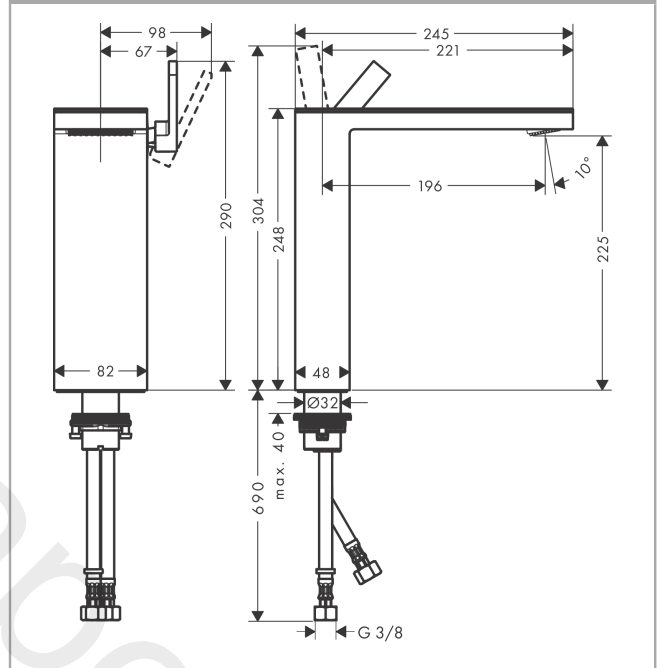

AXOR MyEdition
Single lever basin mixer 230 for wash bowls with push-open waste set
 Finish: **Chrome/Mirror Glass** Article Number: **47020000**

product features

- consists of: single lever basin mixer, plate, waste set
- ComfortZone 230
- projection: 196 mm
- spout height: 225 mm
- handle variant: lever handle
- plate of glass made of safety glass
- spray type: PowderRain
- maximum flow rate at 3 bar: 5 l/min
- ceramic cartridge
- temperature limitation adjustable
- with isolated water conduction - without contact with nickel and lead
- suitable for continuous flow water heaters
- push-open waste set G 1¼
- connection type: G ¾ connections
- connection dimension: DN15
- handle position on the side: top-side at the spout (generally suitable for wash bowls)
- EU taxonomy: max. 6 l/min - Substantial Contribution (SC)

Product image

Scale drawing

Flowchart

AXOR MyEdition
Single lever basin mixer 230 for wash bowls with push-open waste set
 Finish: **Chrome/Mirror Glass** Article Number: **47020000**

Exploded Drawing

Year of production: >10/18

AXOR MyEdition
Single lever basin mixer 230 for wash bowls with push-open waste set
 Finish: **Chrome/Mirror Glass** Article Number: **47020000**

Spare part list

Year of production: >10/18

Pos.		Article Number	Price	PU
1	cover	47901000	£ 188,00	1
2	service unit	93384000	£ 51,00	1
3	O-ring 8x1,75	97827000	£ 3,30	1
4	O-ring 13x1,5	98475000	£ 3,30	1
5	spray former	93385000	£ 110,00	1
6	handle	93386000	£ 137,00	1
7	O-ring 33x1,5	98164000	£ 3,30	1
8	nut	92926000	£ 16,10	1
9	O-ring 30x1,5	98433000	£ 3,30	1
10	O-ring 29x2	98391000	£ 3,30	1
11	O-ring 25x1,5	98146000	£ 3,30	1
12	cartridge, assy	92900000	£ 64,00	1
13	seal	93383000	£ 13,30	1
14	fixing set (Ø 32)	13961000	£ 25,00	1
15	lever collar	97548000	£ 3,30	1
16	connection hose 900 mm M8x0,75 G3/8	96316000	£ 43,00	1
17	O-ring 7x1,5	98422000	£ 3,30	1
a	push-open waste set	51300000	£ 94,00	1
b	fixation extension 35 mm	13898000	£ 79,00	1