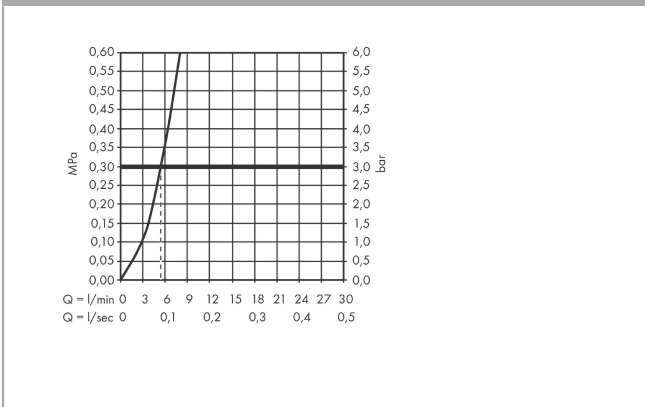

AXOR MyEdition
Single lever basin mixer 230 for wash bowls with push-open waste set
Finish: **Chrome/Mirror Glass** Article Number: **47020000**