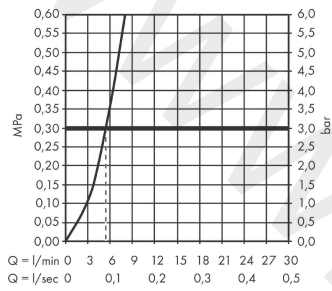

AXOR MyEdition
Single lever basin mixer 70 with push-open waste set without plate
 Finish: **Chrome** Article Number: **47012000**

product features

- consists of: single lever basin mixer, waste set
- ComfortZone 70
- projection: 151 mm
- spout height: 70 mm
- handle variant: lever handle
- spray type: PowderRain
- maximum flow rate at 3 bar: 5 l/min
- ceramic cartridge
- temperature limitation adjustable
- with isolated water conduction - without contact with nickel and lead
- suitable for continuous flow water heaters
- push-open waste set G 1¼
- connection type: G ¾ connections
- connection dimension: DN15
- EU taxonomy: max. 6 l/min - Substantial Contribution (SC)

Article Details

Price excl. VAT 600,00 £

Technology

Product image

Scale drawing

AXOR MyEdition
Single lever basin mixer 70 with push-open waste set without plate
Finish: **Chrome** Article Number: **47012000**

Flowchart

AXOR MyEdition
Single lever basin mixer 70 with push-open waste set without plate
 Finish: **Chrome** Article Number: **47012000**

Spare part list

Year of production: >10/18

Pos.		Article Number	Price	PU
1	service unit	93384000	£ 51,00	1
2	O-ring 8x1,75	97827000	£ 3,30	1
3	O-ring 13x1,5	98475000	£ 3,30	1
4	spray former	93385000	£ 110,00	1
5	handle	93386000	£ 137,00	1
6	O-ring 33x1,5	98164000	£ 3,30	1
7	nut	92926000	£ 16,10	1
8	O-ring 29x2	98391000	£ 3,30	1
9	O-ring 30x1,5	98433000	£ 3,30	1
10	O-ring 25x1,5	98146000	£ 3,30	1
11	cartridge, assy	92900000	£ 64,00	1
12	seal	93383000	£ 13,30	1
13	fixing set (Ø 32)	13961000	£ 25,00	1
14	lever collar	97548000	£ 3,30	1
15	connection hose 450 mm M8x0,75 G3/8	97206000	£ 35,00	1
16	O-ring 7x1,5	98422000	£ 3,30	1
a	push-open waste set	51300000	£ 94,00	1
b	fixation extension 35 mm	13898000	£ 79,00	1
c	cover	47900000	£ 144,00	1
d	cover	47903000	£ 144,00	1
e	cover	47906000	£ 440,00	1
f	cover	47909000	£ 440,00	1
g	cover	47913000	£ 440,00	1
h	cover	47916000	£ 440,00	1