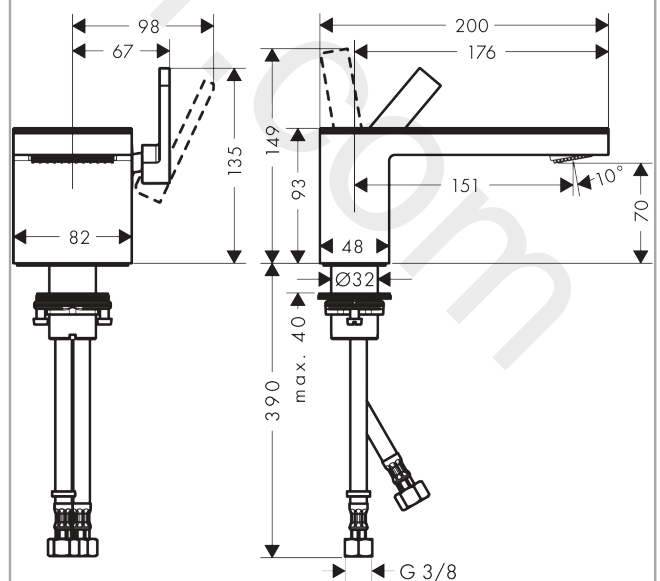

AXOR MyEdition
Single lever basin mixer 70 with push-open waste set without plate
 Finish: **Chrome** Article Number: **47012000**

product features

- consists of: single lever basin mixer, waste set
- ComfortZone 70
- projection: 151 mm
- spout height: 70 mm
- handle variant: lever handle
- spray type: PowderRain
- maximum flow rate at 3 bar: 5 l/min
- ceramic cartridge
- temperature limitation adjustable
- with isolated water conduction - without contact with nickel and lead
- suitable for continuous flow water heaters
- push-open waste set G 1¼
- connection type: G ¾ connections
- connection dimension: DN15
- EU taxonomy: max. 6 l/min - Substantial Contribution (SC)

Article Details

Price excl. VAT 600,00 £

Technology

Product image

Scale drawing

AXOR MyEdition
Single lever basin mixer 70 with push-open waste set without plate
Finish: **Chrome** Article Number: **47012000**

Flowchart

AXOR MyEdition
Single lever basin mixer 70 with push-open waste set without plate
 Finish: **Chrome** Article Number: **47012000**

Spare part list

Year of production: >10/18

Pos.		Article Number	Price	PU
1	service unit	93384000	£ 51,00	1
2	O-ring 8x1,75	97827000	£ 3,30	1
3	O-ring 13x1,5	98475000	£ 3,30	1
4	spray former	93385000	£ 110,00	1
5	handle	93386000	£ 137,00	1
6	O-ring 33x1,5	98164000	£ 3,30	1
7	nut	92926000	£ 16,10	1
8	O-ring 29x2	98391000	£ 3,30	1
9	O-ring 30x1,5	98433000	£ 3,30	1
10	O-ring 25x1,5	98146000	£ 3,30	1
11	cartridge, assy	92900000	£ 64,00	1
12	seal	93383000	£ 13,30	1
13	fixing set (Ø 32)	13961000	£ 25,00	1
14	lever collar	97548000	£ 3,30	1
15	connection hose 450 mm M8x0,75 G3/8	97206000	£ 35,00	1
16	O-ring 7x1,5	98422000	£ 3,30	1
a	push-open waste set	51300000	£ 94,00	1
b	fixation extension 35 mm	13898000	£ 79,00	1
c	cover	47900000	£ 144,00	1
d	cover	47903000	£ 144,00	1
e	cover	47906000	£ 440,00	1
f	cover	47909000	£ 440,00	1
g	cover	47913000	£ 440,00	1
h	cover	47916000	£ 440,00	1