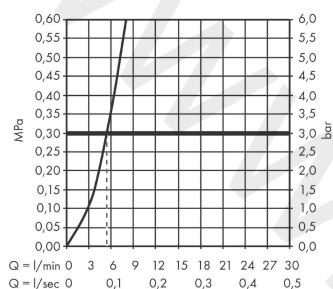

AXOR MyEdition
Single lever basin mixer 70 with push-open waste set
Finish: **Chrome/Black Glass** Article Number: **47010600**

Flowchart