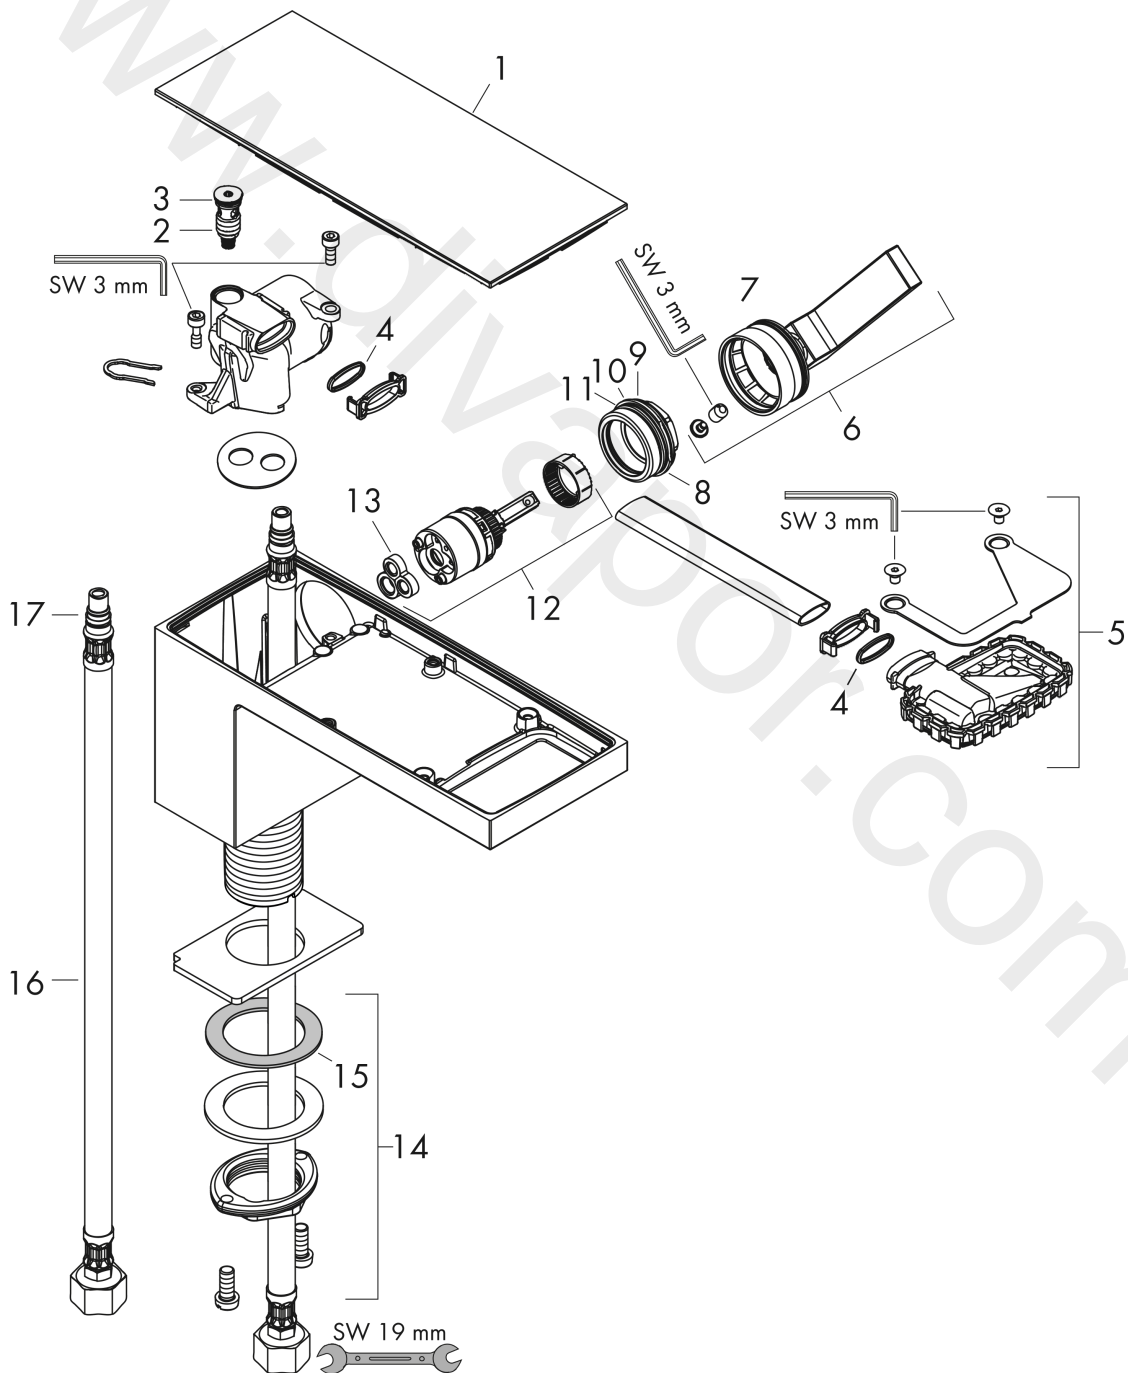

AXOR MyEdition
Single lever basin mixer 70 with push-open waste set
 Finish: **Chrome/Black Glass** Article Number: **47010600**

product features

- consists of: single lever basin mixer, plate, waste set
- ComfortZone 70
- projection: 151 mm
- spout height: 70 mm
- handle variant: lever handle
- plate of glass made of safety glass
- spray type: PowderRain
- maximum flow rate at 3 bar: 5 l/min
- ceramic cartridge
- temperature limitation adjustable
- with isolated water conduction - without contact with nickel and lead
- suitable for continuous flow water heaters
- push-open waste set G 1¼
- connection type: G ¾ connections
- connection dimension: DN15
- EU taxonomy: max. 6 l/min - Substantial Contribution (SC)

AXOR MyEdition
Single lever basin mixer 70 with push-open waste set
Finish: **Chrome/Black Glass** Article Number: **47010600**

Flowchart

AXOR MyEdition
Single lever basin mixer 70 with push-open waste set
 Finish: **Chrome/Black Glass** Article Number: **47010600**

Exploded Drawing

Year of production: >10/18

AXOR MyEdition
Single lever basin mixer 70 with push-open waste set
 Finish: **Chrome/Black Glass** Article Number: **47010600**

Spare part list

Year of production: >10/18

Pos.		Article Number	Price	PU
1	cover	47900600	£ 144,00	1
2	service unit	93384000	£ 51,00	1
3	O-ring 8x1,75	97827000	£ 3,30	1
4	O-ring 13x1,5	98475000	£ 3,30	1
5	spray former	93385000	£ 110,00	1
6	handle	93386000	£ 137,00	1
7	O-ring 33x1,5	98164000	£ 3,30	1
8	nut	92926000	£ 16,10	1
9	O-ring 30x1,5	98433000	£ 3,30	1
10	O-ring 29x2	98391000	£ 3,30	1
11	O-ring 25x1,5	98146000	£ 3,30	1
12	cartridge, assy	92900000	£ 64,00	1
13	seal	93383000	£ 13,30	1
14	fixing set (Ø 32)	13961000	£ 25,00	1
15	lever collar	97548000	£ 3,30	1
16	connection hose 450 mm M8x0,75 G3/8	97206000	£ 35,00	1
17	O-ring 6,6x1,6	93019000	£ 3,30	1
a	push-open waste set	51300000	£ 94,00	1
b	fixation extension 35 mm	13898000	£ 79,00	1