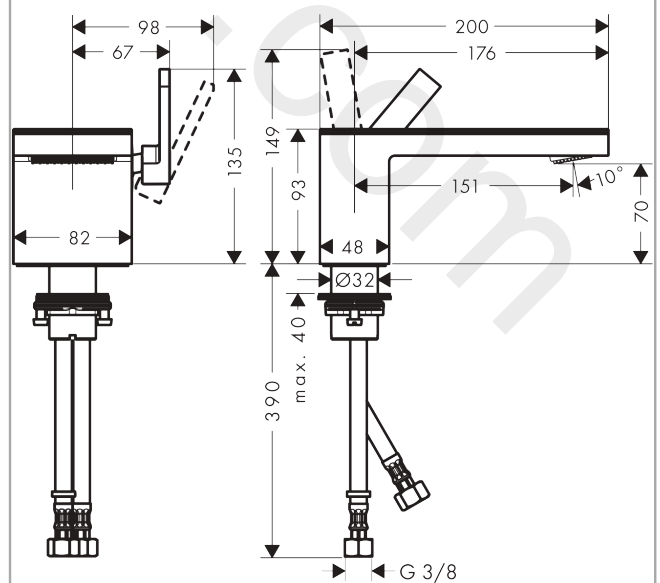

AXOR MyEdition
Single lever basin mixer 70 with push-open waste set
 Finish: **Chrome/Black Glass** Article Number: **47010600**

product features

- consists of: single lever basin mixer, plate, waste set
- ComfortZone 70
- projection: 151 mm
- spout height: 70 mm
- handle variant: lever handle
- plate of glass made of safety glass
- spray type: PowderRain
- maximum flow rate at 3 bar: 5 l/min
- ceramic cartridge
- temperature limitation adjustable
- with isolated water conduction - without contact with nickel and lead
- suitable for continuous flow water heaters
- push-open waste set G 1¼
- connection type: G ¾ connections
- connection dimension: DN15
- EU taxonomy: max. 6 l/min - Substantial Contribution (SC)

AXOR MyEdition
Single lever basin mixer 70 with push-open waste set
Finish: **Chrome/Black Glass** Article Number: **47010600**

Flowchart

AXOR MyEdition
Single lever basin mixer 70 with push-open waste set
 Finish: **Chrome/Black Glass** Article Number: **47010600**

Exploded Drawing

Year of production: >10/18

AXOR MyEdition
Single lever basin mixer 70 with push-open waste set
 Finish: **Chrome/Black Glass** Article Number: **47010600**

Spare part list

Year of production: >10/18

Pos.		Article Number	Price	PU
1	cover	47900600	£ 144,00	1
2	service unit	93384000	£ 51,00	1
3	O-ring 8x1,75	97827000	£ 3,30	1
4	O-ring 13x1,5	98475000	£ 3,30	1
5	spray former	93385000	£ 110,00	1
6	handle	93386000	£ 137,00	1
7	O-ring 33x1,5	98164000	£ 3,30	1
8	nut	92926000	£ 16,10	1
9	O-ring 30x1,5	98433000	£ 3,30	1
10	O-ring 29x2	98391000	£ 3,30	1
11	O-ring 25x1,5	98146000	£ 3,30	1
12	cartridge, assy	92900000	£ 64,00	1
13	seal	93383000	£ 13,30	1
14	fixing set (Ø 32)	13961000	£ 25,00	1
15	lever collar	97548000	£ 3,30	1
16	connection hose 450 mm M8x0,75 G3/8	97206000	£ 35,00	1
17	O-ring 6,6x1,6	93019000	£ 3,30	1
a	push-open waste set	51300000	£ 94,00	1
b	fixation extension 35 mm	13898000	£ 79,00	1