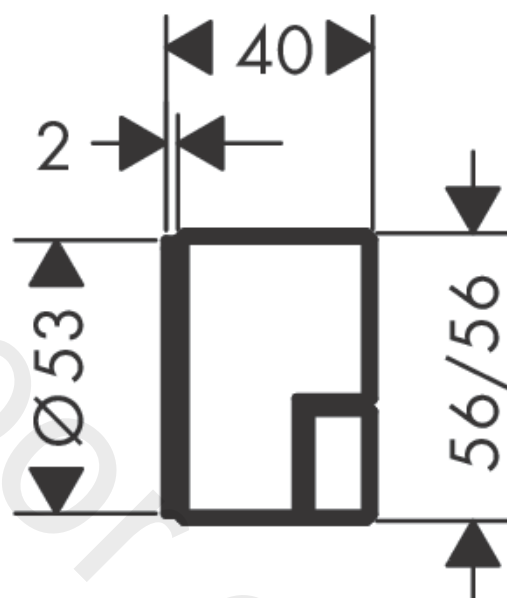

AXOR Edge
Shut-off valve for concealed installation - diamond cut
Finish: **Chrome** Article Number: **46771000**

product features

- connection type: DN15/DN20
- 1 function

Article Details

Price excl. VAT 312,50 £

Product image

Scale drawing

AXOR Edge
Shut-off valve for concealed installation - diamond cut
 Finish: **Chrome** Article Number: **46771000**

Spare part list

Year of production: >06/19

Pos.		Article Number	Price	PU
1	handle	93509000	£ 420,00	1
2	escutcheon	93510000	£ 51,00	1
3	fixing set	96392000	£ 35,00	1
4	extension 25 mm	96370000	£ 84,00	1